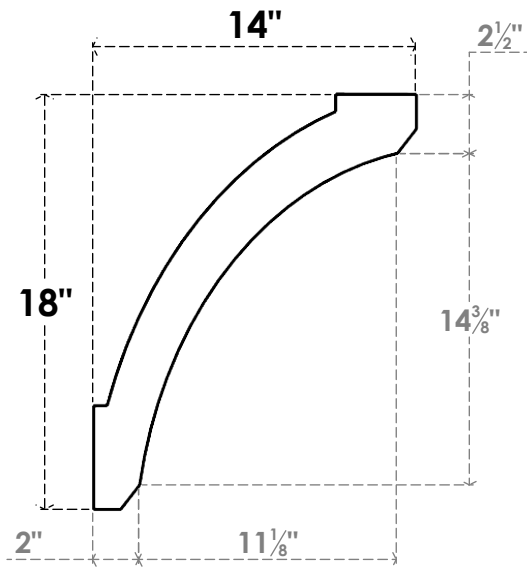

# ITEM NUMBER: BRCURO030X14000X18000LFTRCPR

3"W X 14"D X 18"H LAFAYETTE ROUGH CEDAR WOODGRAIN OPEN  
TIMBERTHANE BRACE, PRIMED TAN

**SIDE PROFILE**

**FRONT PROFILE**

**ISOMETRIC**

EKENA MILLWORK  
2300 WEST MAIN ST.  
CLARKSVILLE, TX 75426  
TOLL FREE: 866-607-0453  
WWW.EKENAMILLWORK.COM

NOTES

1. INSTALLATION TO BE COMPLETED IN ACCORDANCE WITH MANUFACTURER'S SPECIFICATIONS.
2. DRAWING MAY NOT BE TO SCALE
3. THIS DRAWING IS INTENDED FOR DESIGN AND PLANNING PURPOSES ONLY.
4. ALL INFORMATION CONTAINED HEREIN WAS CURRENT AT THE TIME OF DEVELOPMENT BUT MUST BE REVIEWED AND APPROVED BY THE PRODUCT MANUFACTURER TO BE CONSIDERED ACCURATE.
5. TIMBERTHANE ARCHITECTURAL PRODUCTS ARE MADE FROM HIGH DENSITY URETHANE AND COME FACTORY PRIMED