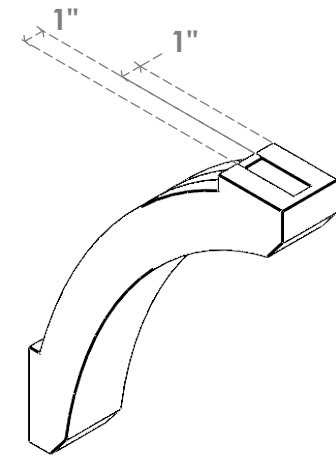

# ITEM NUMBER: BRCURO030X14000X18000LFTRCPR

3"W X 14"D X 18"H LAFAYETTE ROUGH CEDAR WOODGRAIN OPEN  
TIMBERTHANE BRACE, PRIMED TAN

**SIDE PROFILE**

**FRONT PROFILE**

**ISOMETRIC**

EKENA MILLWORK  
2300 WEST MAIN ST.  
CLARKSVILLE, TX 75426  
TOLL FREE: 866-607-0453  
WWW.EKENAMILLWORK.COM

NOTES

1. INSTALLATION TO BE COMPLETED IN ACCORDANCE WITH MANUFACTURER'S SPECIFICATIONS.
2. DRAWING MAY NOT BE TO SCALE
3. THIS DRAWING IS INTENDED FOR DESIGN AND PLANNING PURPOSES ONLY.
4. ALL INFORMATION CONTAINED HEREIN WAS CURRENT AT THE TIME OF DEVELOPMENT BUT MUST BE REVIEWED AND APPROVED BY THE PRODUCT MANUFACTURER TO BE CONSIDERED ACCURATE.
5. TIMBERTHANE ARCHITECTURAL PRODUCTS ARE MADE FROM HIGH DENSITY URETHANE AND COME FACTORY PRIMED