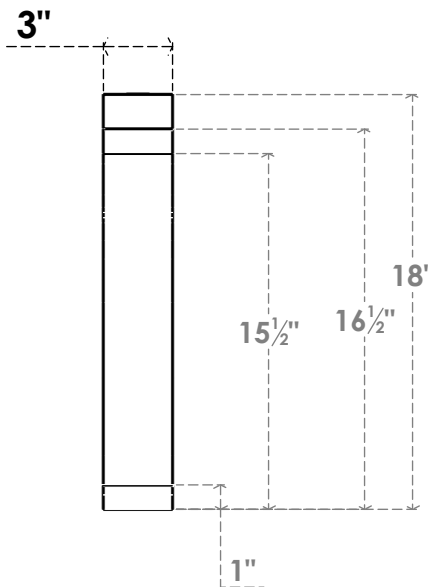

# ITEM NUMBER: BRCURO030X14000X18000LFTRCPR

3"W X 14"D X 18"H LAFAYETTE ROUGH CEDAR WOODGRAIN OPEN  
TIMBERTHANE BRACE, PRIMED TAN

**SIDE PROFILE**

**FRONT PROFILE**

**ISOMETRIC**

EKENA MILLWORK  
2300 WEST MAIN ST.  
CLARKSVILLE, TX 75426  
TOLL FREE: 866-607-0453  
WWW.EKENAMILLWORK.COM

NOTES

1. INSTALLATION TO BE COMPLETED IN ACCORDANCE WITH MANUFACTURER'S SPECIFICATIONS.
2. DRAWING MAY NOT BE TO SCALE
3. THIS DRAWING IS INTENDED FOR DESIGN AND PLANNING PURPOSES ONLY.
4. ALL INFORMATION CONTAINED HEREIN WAS CURRENT AT THE TIME OF DEVELOPMENT BUT MUST BE REVIEWED AND APPROVED BY THE PRODUCT MANUFACTURER TO BE CONSIDERED ACCURATE.
5. TIMBERTHANE ARCHITECTURAL PRODUCTS ARE MADE FROM HIGH DENSITY URETHANE AND COME FACTORY PRIMED