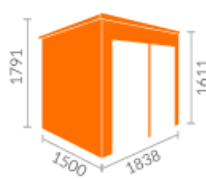

6x3:

6x4:

6x5:

6x6:

8x3:

8x4:

8x5:

8x6:

Building Dimension	Length	Width	Base Size	Internal Size	External Ridge	External Eaves	Internal Ridge	Internal Eaves	Ext. Size exc. Roof	Ext. Size inc. Roof	No. of Windows	Weight
6x3 TigerFlex Shiplap Pent Bike Store	1838mm	900mm	1838mm x 900mm	1662mm x 812mm	1791mm	1611mm	1733mm	1553mm	1774mm x 924mm	1798mm x 948mm	0	106kgs
6x4 TigerFlex Shiplap Pent Bike Store	1838mm	1150mm	1838mm x 1150mm	1662mm x 1062mm	1791mm	1611mm	1733mm	1553mm	1774mm x 1174mm	1798mm x 1198mm	0	120kgs
6x5 TigerFlex Shiplap Pent Bike Store	1838mm	1500mm	1838mm x 1500mm	1662mm x 1412mm	1791mm	1611mm	1733mm	1553mm	1774mm x 1524mm	1798mm x 1548mm	0	142kgs
6x6 TigerFlex Shiplap Pent Bike Store	1838mm	1750mm	1838mm x 1750mm	1662mm x 1662mm	1791mm	1611mm	1733mm	1553mm	1774mm x 1774mm	1798mm x 1798mm	0	156kgs
8x3 TigerFlex Shiplap Pent Bike Store	2438mm	900mm	2438mm x 900mm	2262mm x 900mm	1791mm	1611mm	1733mm	1553mm	2374mm x 1174mm	2398mm x 948mm	0	132kgs
8x4 TigerFlex Shiplap Pent Bike Store	2438mm	1150mm	2438mm x 1150mm	2262mm x 1062mm	1791mm	1611mm	1733mm	1553mm	2374mm x 1174mm	2398mm x 1198mm	0	149kgs
8x5 TigerFlex Shiplap Pent Bike Store	2438mm	1500mm	2438mm x 1500mm	2262mm x 1412mm	1791mm	1611mm	1733mm	1553mm	2374mm x 1524mm	2398mm x 1548mm	0	175kgs
8x6 TigerFlex Shiplap Pent Bike Store	2438mm	1750mm	2438mm x 1750mm	2262mm x 1662mm	1791mm	1611mm	1733mm	1553mm	2374mm x 1774mm	2398mm x 1798mm	0	192kgs