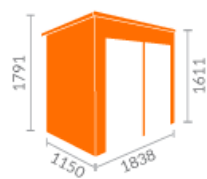

TigerFlex® Shiplap Pent Bike Store - Technical Data Sheet

- Well braced double doors
- Superior Grade 12mm Finish Shiplap T&G Cladding
- 28x44mm Finish Rounded Four Corner Framing
- 12mm Thick T&G Roof and Floor - **NO** OSB / Solid Sheet Board
- Unique and innovative design

6x3:

6x4:

6x5:

6x6:

8x3:

8x4:

8x5:

8x6:

Building Dimension	Length	Width	Base Size	Internal Size	External Ridge	External Eaves	Internal Ridge	Internal Eaves	Ext. Size exc. Roof	Ext. Size inc. Roof	No. of Windows	Weight
6x3 TigerFlex Shiplap Pent Bike Store	1838mm	900mm	1838mm x 900mm	1662mm x 812mm	1791mm	1611mm	1733mm	1553mm	1774mm x 924mm	1798mm x 948mm	0	106kgs
6x4 TigerFlex Shiplap Pent Bike Store	1838mm	1150mm	1838mm x 1150mm	1662mm x 1062mm	1791mm	1611mm	1733mm	1553mm	1774mm x 1174mm	1798mm x 1198mm	0	120kgs
6x5 TigerFlex Shiplap Pent Bike Store	1838mm	1500mm	1838mm x 1500mm	1662mm x 1412mm	1791mm	1611mm	1733mm	1553mm	1774mm x 1524mm	1798mm x 1548mm	0	142kgs
6x6 TigerFlex Shiplap Pent Bike Store	1838mm	1750mm	1838mm x 1750mm	1662mm x 1662mm	1791mm	1611mm	1733mm	1553mm	1774mm x 1774mm	1798mm x 1798mm	0	156kgs
8x3 TigerFlex Shiplap Pent Bike Store	2438mm	900mm	2438mm x 900mm	2262mm x 900mm	1791mm	1611mm	1733mm	1553mm	2374mm x 1174mm	2398mm x 948mm	0	132kgs
8x4 TigerFlex Shiplap Pent Bike Store	2438mm	1150mm	2438mm x 1150mm	2262mm x 1062mm	1791mm	1611mm	1733mm	1553mm	2374mm x 1174mm	2398mm x 1198mm	0	149kgs
8x5 TigerFlex Shiplap Pent Bike Store	2438mm	1500mm	2438mm x 1500mm	2262mm x 1412mm	1791mm	1611mm	1733mm	1553mm	2374mm x 1524mm	2398mm x 1548mm	0	175kgs
8x6 TigerFlex Shiplap Pent Bike Store	2438mm	1750mm	2438mm x 1750mm	2262mm x 1662mm	1791mm	1611mm	1733mm	1553mm	2374mm x 1774mm	2398mm x 1798mm	0	192kgs