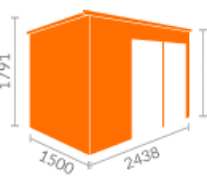

6x3:

6x4:

6x5:

6x6:

8x3:

8x4:

8x5:

8x6:

Building Dimension	Length	Width	Base Size	Internal Size	External Ridge	External Eaves	Internal Ridge	Internal Eaves	Ext. Size exc. Roof	Ext. Size inc. Roof	No. of Windows	Weight
6x3 TigerFlex Shiplap Pent Bike Store	1838mm	900mm	1838mm x 900mm	1662mm x 812mm	1791mm	1611mm	1733mm	1553mm	1774mm x 924mm	1798mm x 948mm	0	106kgs
6x4 TigerFlex Shiplap Pent Bike Store	1838mm	1150mm	1838mm x 1150mm	1662mm x 1062mm	1791mm	1611mm	1733mm	1553mm	1774mm x 1174mm	1798mm x 1198mm	0	120kgs
6x5 TigerFlex Shiplap Pent Bike Store	1838mm	1500mm	1838mm x 1500mm	1662mm x 1412mm	1791mm	1611mm	1733mm	1553mm	1774mm x 1524mm	1798mm x 1548mm	0	142kgs
6x6 TigerFlex Shiplap Pent Bike Store	1838mm	1750mm	1838mm x 1750mm	1662mm x 1662mm	1791mm	1611mm	1733mm	1553mm	1774mm x 1774mm	1798mm x 1798mm	0	156kgs
8x3 TigerFlex Shiplap Pent Bike Store	2438mm	900mm	2438mm x 900mm	2262mm x 900mm	1791mm	1611mm	1733mm	1553mm	2374mm x 1174mm	2398mm x 948mm	0	132kgs
8x4 TigerFlex Shiplap Pent Bike Store	2438mm	1150mm	2438mm x 1150mm	2262mm x 1062mm	1791mm	1611mm	1733mm	1553mm	2374mm x 1174mm	2398mm x 1198mm	0	149kgs
8x5 TigerFlex Shiplap Pent Bike Store	2438mm	1500mm	2438mm x 1500mm	2262mm x 1412mm	1791mm	1611mm	1733mm	1553mm	2374mm x 1524mm	2398mm x 1548mm	0	175kgs
8x6 TigerFlex Shiplap Pent Bike Store	2438mm	1750mm	2438mm x 1750mm	2262mm x 1662mm	1791mm	1611mm	1733mm	1553mm	2374mm x 1774mm	2398mm x 1798mm	0	192kgs