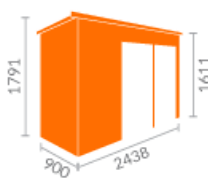

6x3:

6x4:

6x5:

6x6:

8x3:

8x4:

8x5:

8x6:

Building Dimension	Length	Width	Base Size	Internal Size	External Ridge	External Eaves	Internal Ridge	Internal Eaves	Ext. Size exc. Roof	Ext. Size inc. Roof	No. of Windows	Weight
6x3 TigerFlex Shiplap Pent Bike Store	1838mm	900mm	1838mm x 900mm	1662mm x 812mm	1791mm	1611mm	1733mm	1553mm	1774mm x 924mm	1798mm x 948mm	0	106kgs
6x4 TigerFlex Shiplap Pent Bike Store	1838mm	1150mm	1838mm x 1150mm	1662mm x 1062mm	1791mm	1611mm	1733mm	1553mm	1774mm x 1174mm	1798mm x 1198mm	0	120kgs
6x5 TigerFlex Shiplap Pent Bike Store	1838mm	1500mm	1838mm x 1500mm	1662mm x 1412mm	1791mm	1611mm	1733mm	1553mm	1774mm x 1524mm	1798mm x 1548mm	0	142kgs
6x6 TigerFlex Shiplap Pent Bike Store	1838mm	1750mm	1838mm x 1750mm	1662mm x 1662mm	1791mm	1611mm	1733mm	1553mm	1774mm x 1774mm	1798mm x 1798mm	0	156kgs
8x3 TigerFlex Shiplap Pent Bike Store	2438mm	900mm	2438mm x 900mm	2262mm x 900mm	1791mm	1611mm	1733mm	1553mm	2374mm x 1174mm	2398mm x 948mm	0	132kgs
8x4 TigerFlex Shiplap Pent Bike Store	2438mm	1150mm	2438mm x 1150mm	2262mm x 1062mm	1791mm	1611mm	1733mm	1553mm	2374mm x 1174mm	2398mm x 1198mm	0	149kgs
8x5 TigerFlex Shiplap Pent Bike Store	2438mm	1500mm	2438mm x 1500mm	2262mm x 1412mm	1791mm	1611mm	1733mm	1553mm	2374mm x 1524mm	2398mm x 1548mm	0	175kgs
8x6 TigerFlex Shiplap Pent Bike Store	2438mm	1750mm	2438mm x 1750mm	2262mm x 1662mm	1791mm	1611mm	1733mm	1553mm	2374mm x 1774mm	2398mm x 1798mm	0	192kgs