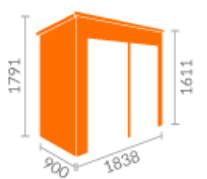

TigerFlex® Shiplap Pent Bike Store - Technical Data Sheet

- Well braced double doors
- Superior Grade 12mm Finish Shiplap T&G Cladding
- 28x44mm Finish Rounded Four Corner Framing
- 12mm Thick T&G Roof and Floor - **NO** OSB / Solid Sheet Board
- Unique and innovative design

6x3:

6x4:

6x5:

6x6:

8x3:

8x4:

8x5:

8x6:

Building Dimension	Length	Width	Base Size	Internal Size	External Ridge	External Eaves	Internal Ridge	Internal Eaves	Ext. Size exc. Roof	Ext. Size inc. Roof	No. of Windows	Weight
6x3 TigerFlex Shiplap Pent Bike Store	1838mm	900mm	1838mm x 900mm	1662mm x 812mm	1791mm	1611mm	1733mm	1553mm	1774mm x 924mm	1798mm x 948mm	0	106kgs
6x4 TigerFlex Shiplap Pent Bike Store	1838mm	1150mm	1838mm x 1150mm	1662mm x 1062mm	1791mm	1611mm	1733mm	1553mm	1774mm x 1174mm	1798mm x 1198mm	0	120kgs
6x5 TigerFlex Shiplap Pent Bike Store	1838mm	1500mm	1838mm x 1500mm	1662mm x 1412mm	1791mm	1611mm	1733mm	1553mm	1774mm x 1524mm	1798mm x 1548mm	0	142kgs
6x6 TigerFlex Shiplap Pent Bike Store	1838mm	1750mm	1838mm x 1750mm	1662mm x 1662mm	1791mm	1611mm	1733mm	1553mm	1774mm x 1774mm	1798mm x 1798mm	0	156kgs
8x3 TigerFlex Shiplap Pent Bike Store	2438mm	900mm	2438mm x 900mm	2262mm x 900mm	1791mm	1611mm	1733mm	1553mm	2374mm x 1174mm	2398mm x 948mm	0	132kgs
8x4 TigerFlex Shiplap Pent Bike Store	2438mm	1150mm	2438mm x 1150mm	2262mm x 1062mm	1791mm	1611mm	1733mm	1553mm	2374mm x 1174mm	2398mm x 1198mm	0	149kgs
8x5 TigerFlex Shiplap Pent Bike Store	2438mm	1500mm	2438mm x 1500mm	2262mm x 1412mm	1791mm	1611mm	1733mm	1553mm	2374mm x 1524mm	2398mm x 1548mm	0	175kgs
8x6 TigerFlex Shiplap Pent Bike Store	2438mm	1750mm	2438mm x 1750mm	2262mm x 1662mm	1791mm	1611mm	1733mm	1553mm	2374mm x 1774mm	2398mm x 1798mm	0	192kgs