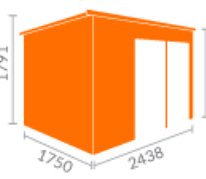

6x3:

6x4:

6x5:

6x6:

8x3:

8x4:

8x5:

8x6:

Building Dimension	Length	Width	Base Size	Internal Size	External Ridge	External Eaves	Internal Ridge	Internal Eaves	Ext. Size exc. Roof	Ext. Size inc. Roof	No. of Windows	Weight
6x3 TigerFlex Shiplap Pent Bike Store	1838mm	900mm	1838mm x 900mm	1662mm x 812mm	1791mm	1611mm	1733mm	1553mm	1774mm x 924mm	1798mm x 948mm	0	106kgs
6x4 TigerFlex Shiplap Pent Bike Store	1838mm	1150mm	1838mm x 1150mm	1662mm x 1062mm	1791mm	1611mm	1733mm	1553mm	1774mm x 1174mm	1798mm x 1198mm	0	120kgs
6x5 TigerFlex Shiplap Pent Bike Store	1838mm	1500mm	1838mm x 1500mm	1662mm x 1412mm	1791mm	1611mm	1733mm	1553mm	1774mm x 1524mm	1798mm x 1548mm	0	142kgs
6x6 TigerFlex Shiplap Pent Bike Store	1838mm	1750mm	1838mm x 1750mm	1662mm x 1662mm	1791mm	1611mm	1733mm	1553mm	1774mm x 1774mm	1798mm x 1798mm	0	156kgs
8x3 TigerFlex Shiplap Pent Bike Store	2438mm	900mm	2438mm x 900mm	2262mm x 900mm	1791mm	1611mm	1733mm	1553mm	2374mm x 1174mm	2398mm x 948mm	0	132kgs
8x4 TigerFlex Shiplap Pent Bike Store	2438mm	1150mm	2438mm x 1150mm	2262mm x 1062mm	1791mm	1611mm	1733mm	1553mm	2374mm x 1174mm	2398mm x 1198mm	0	149kgs
8x5 TigerFlex Shiplap Pent Bike Store	2438mm	1500mm	2438mm x 1500mm	2262mm x 1412mm	1791mm	1611mm	1733mm	1553mm	2374mm x 1524mm	2398mm x 1548mm	0	175kgs
8x6 TigerFlex Shiplap Pent Bike Store	2438mm	1750mm	2438mm x 1750mm	2262mm x 1662mm	1791mm	1611mm	1733mm	1553mm	2374mm x 1774mm	2398mm x 1798mm	0	192kgs