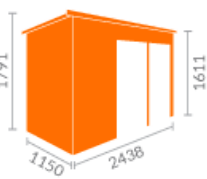

6x3:

6x4:

6x5:

6x6:

8x3:

8x4:

8x5:

8x6:

Building Dimension	Length	Width	Base Size	Internal Size	External Ridge	External Eaves	Internal Ridge	Internal Eaves	Ext. Size exc. Roof	Ext. Size inc. Roof	No. of Windows	Weight
6x3 TigerFlex Shiplap Pent Bike Store	1838mm	900mm	1838mm x 900mm	1662mm x 812mm	1791mm	1611mm	1733mm	1553mm	1774mm x 924mm	1798mm x 948mm	0	106kgs
6x4 TigerFlex Shiplap Pent Bike Store	1838mm	1150mm	1838mm x 1150mm	1662mm x 1062mm	1791mm	1611mm	1733mm	1553mm	1774mm x 1174mm	1798mm x 1198mm	0	120kgs
6x5 TigerFlex Shiplap Pent Bike Store	1838mm	1500mm	1838mm x 1500mm	1662mm x 1412mm	1791mm	1611mm	1733mm	1553mm	1774mm x 1524mm	1798mm x 1548mm	0	142kgs
6x6 TigerFlex Shiplap Pent Bike Store	1838mm	1750mm	1838mm x 1750mm	1662mm x 1662mm	1791mm	1611mm	1733mm	1553mm	1774mm x 1774mm	1798mm x 1798mm	0	156kgs
8x3 TigerFlex Shiplap Pent Bike Store	2438mm	900mm	2438mm x 900mm	2262mm x 900mm	1791mm	1611mm	1733mm	1553mm	2374mm x 1174mm	2398mm x 948mm	0	132kgs
8x4 TigerFlex Shiplap Pent Bike Store	2438mm	1150mm	2438mm x 1150mm	2262mm x 1062mm	1791mm	1611mm	1733mm	1553mm	2374mm x 1174mm	2398mm x 1198mm	0	149kgs
8x5 TigerFlex Shiplap Pent Bike Store	2438mm	1500mm	2438mm x 1500mm	2262mm x 1412mm	1791mm	1611mm	1733mm	1553mm	2374mm x 1524mm	2398mm x 1548mm	0	175kgs
8x6 TigerFlex Shiplap Pent Bike Store	2438mm	1750mm	2438mm x 1750mm	2262mm x 1662mm	1791mm	1611mm	1733mm	1553mm	2374mm x 1774mm	2398mm x 1798mm	0	192kgs