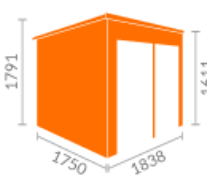

6x3:

6x4:

6x5:

6x6:

8x3:

8x4:

8x5:

8x6:

Building Dimension	Length	Width	Base Size	Internal Size	External Ridge	External Eaves	Internal Ridge	Internal Eaves	Ext. Size exc. Roof	Ext. Size inc. Roof	No. of Windows	Weight
6x3 TigerFlex Shiplap Pent Bike Store	1838mm	900mm	1838mm x 900mm	1662mm x 812mm	1791mm	1611mm	1733mm	1553mm	1774mm x 924mm	1798mm x 948mm	0	106kgs
6x4 TigerFlex Shiplap Pent Bike Store	1838mm	1150mm	1838mm x 1150mm	1662mm x 1062mm	1791mm	1611mm	1733mm	1553mm	1774mm x 1174mm	1798mm x 1198mm	0	120kgs
6x5 TigerFlex Shiplap Pent Bike Store	1838mm	1500mm	1838mm x 1500mm	1662mm x 1412mm	1791mm	1611mm	1733mm	1553mm	1774mm x 1524mm	1798mm x 1548mm	0	142kgs
6x6 TigerFlex Shiplap Pent Bike Store	1838mm	1750mm	1838mm x 1750mm	1662mm x 1662mm	1791mm	1611mm	1733mm	1553mm	1774mm x 1774mm	1798mm x 1798mm	0	156kgs
8x3 TigerFlex Shiplap Pent Bike Store	2438mm	900mm	2438mm x 900mm	2262mm x 900mm	1791mm	1611mm	1733mm	1553mm	2374mm x 1174mm	2398mm x 948mm	0	132kgs
8x4 TigerFlex Shiplap Pent Bike Store	2438mm	1150mm	2438mm x 1150mm	2262mm x 1062mm	1791mm	1611mm	1733mm	1553mm	2374mm x 1174mm	2398mm x 1198mm	0	149kgs
8x5 TigerFlex Shiplap Pent Bike Store	2438mm	1500mm	2438mm x 1500mm	2262mm x 1412mm	1791mm	1611mm	1733mm	1553mm	2374mm x 1524mm	2398mm x 1548mm	0	175kgs
8x6 TigerFlex Shiplap Pent Bike Store	2438mm	1750mm	2438mm x 1750mm	2262mm x 1662mm	1791mm	1611mm	1733mm	1553mm	2374mm x 1774mm	2398mm x 1798mm	0	192kgs