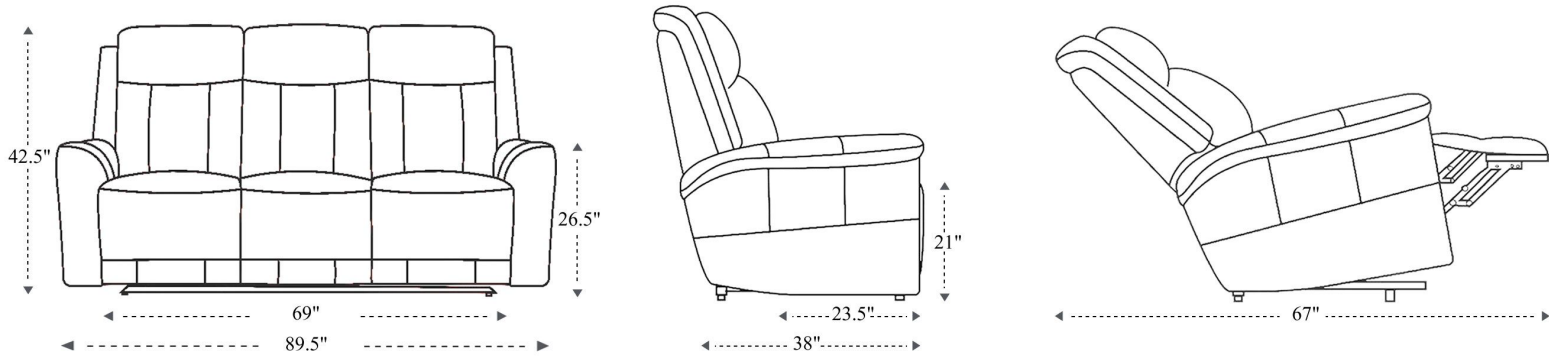

## Power Reclining Sofa with Drop Down Table

Overall Dimensions	89.5" x 38" x 42.5"
Overall Width	89.5"
Overall Depth	38"
Overall Height	42.5"
Overall Weight	272.2 lbs.
Fully Reclined	67"
Distance from Wall	5"
Back of Seat to end of Chaise	43"
Leg Height (Distance from Foot Rest to Floor in Full Recline)	23"
Head Height (Distance from Headrest to Floor in Full Recline)	32"

Seat Width	23"
Seat Depth	23.5"
Seat Height	21"
Arm Width	8"
Arm Depth	18"
Arm Height	26.5"
Back Width	23.5"
Back Height	26"
Headrest Extended from Back	4"