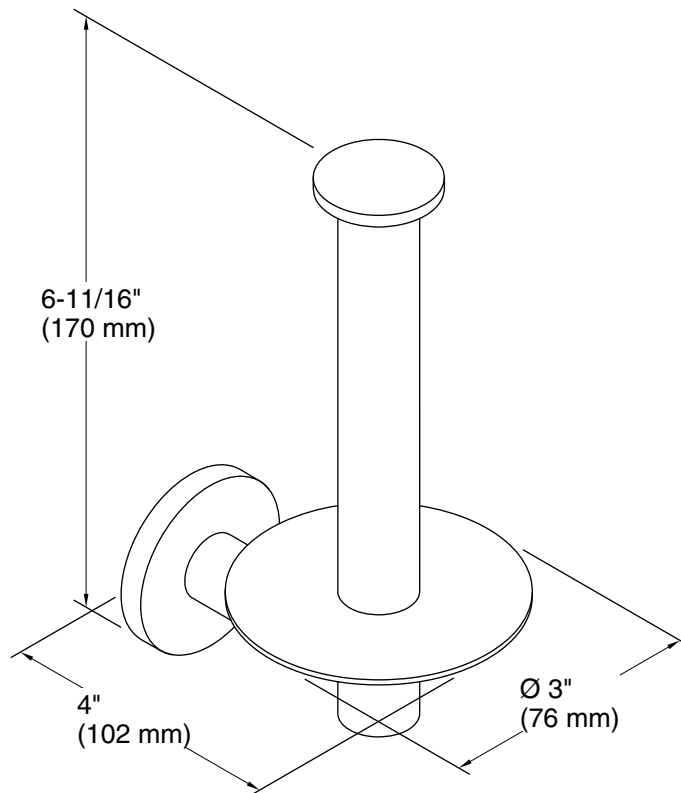

**Stillness®**  
Vertical toilet paper holder  
**K-14459**

**Features**

- Can be mounted vertically or horizontally.
- Coordinates with Stillness faucets, accessories, and showering components to complete your bathroom.

## Technical Information

All product dimensions are nominal.

Material: Brass, Zinc