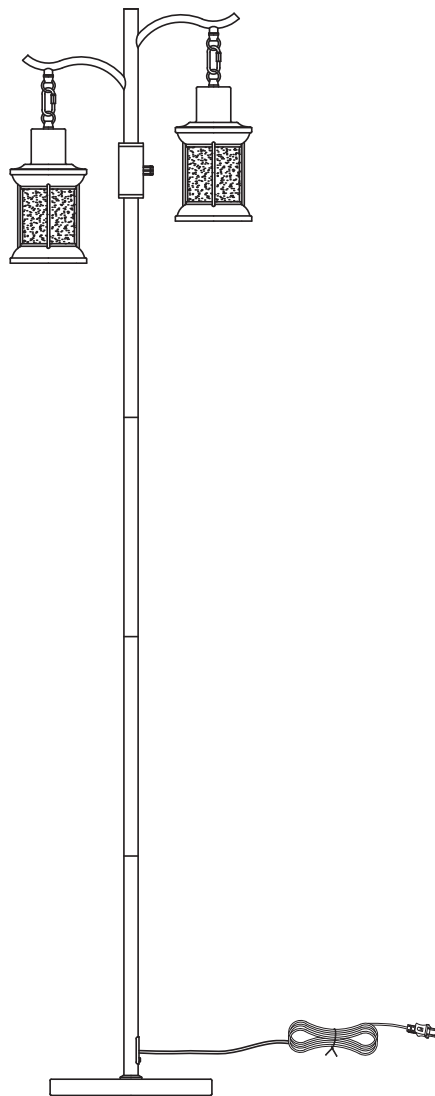

User Manual

2 Light Floor lamp

Introduction

Thank you for purchasing our lamp, please read the following instructions carefully before use.

Cautions

1. When opening the package with a sharp tool like a utility knife, take care not to damage the internal components.
2. Carefully remove all packaging materials and keep them for future use.
3. Keep all hardware parts and packaging out of the reach of small children.
4. Do not allow children to play with this product.
5. Please make sure that the voltage is 100-120V, which is standard for US.
This product can only be used between 100-120V.
6. Please check whether the packing list is complete.

Parameter

Lamp	
Material	Iron+Glass
Socket Type	E26
Switch	Rorary Switch
Bulb	
Input Voltage	AC 120V-60Hz
Power	6W *2
CCT	Warm Light

Warranty and Our Mission

Light the world, Warm your heart, which is the goal that we have been pursuing. We'd like to provide the best lamps and service to you. We provide a 12-month warranty for you.