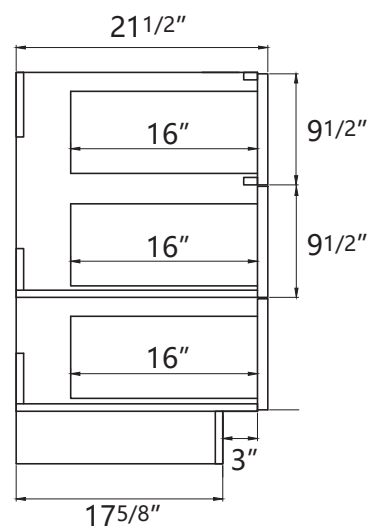

DIMENSION DETAILS

BATHROOM VANITY

PRODUCT
INSTRUCTION
VIDEO

Belize 60"

COUNTERTOP SIZE

Top View

Front View

Side View

VANITY SIZE

Front View

Side View