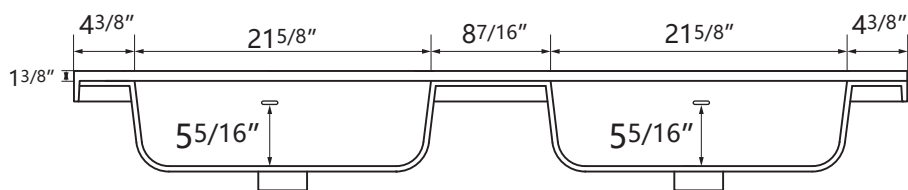

DIMENSION DETAILS

BATHROOM VANITY

PRODUCT
INSTRUCTION
VIDEO

Belize 60"

COUNTERTOP SIZE

Top View

Front View

Side View

VANITY SIZE

Front View

Side View