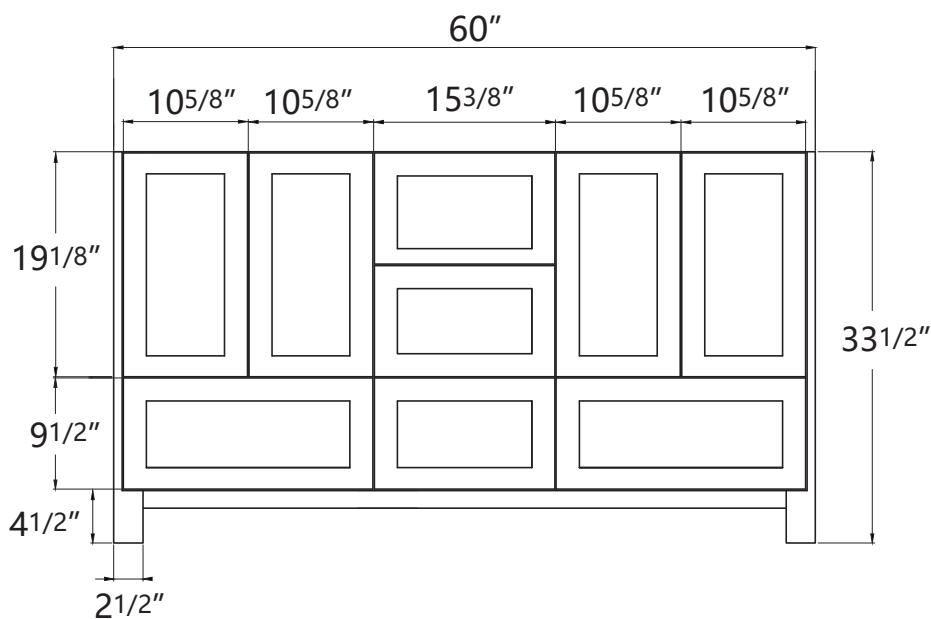

DIMENSION DETAILS

BATHROOM VANITY

PRODUCT
INSTRUCTION
VIDEO

Belize 60"

COUNTERTOP SIZE

Top View

Front View

Side View

VANITY SIZE

Front View

Side View