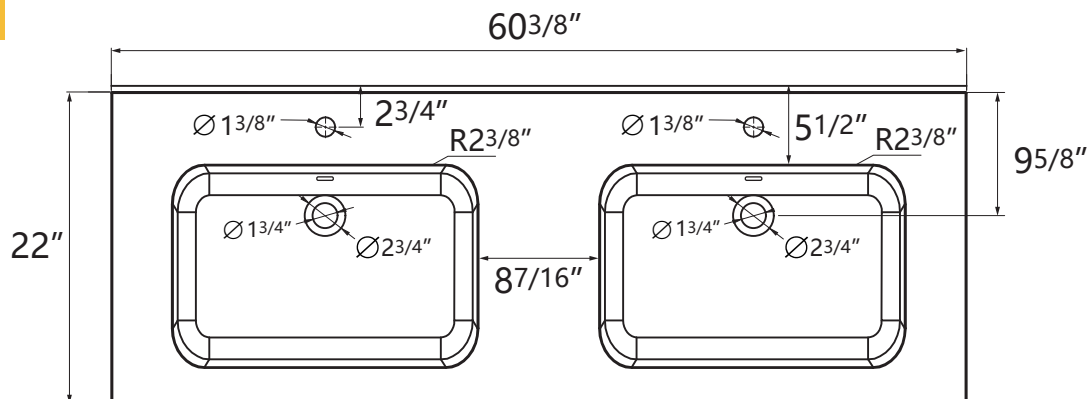

DIMENSION DETAILS

BATHROOM VANITY

PRODUCT
INSTRUCTION
VIDEO

Belize 60"

COUNTERTOP SIZE

Top View

Front View

Side View

VANITY SIZE

Front View

Side View