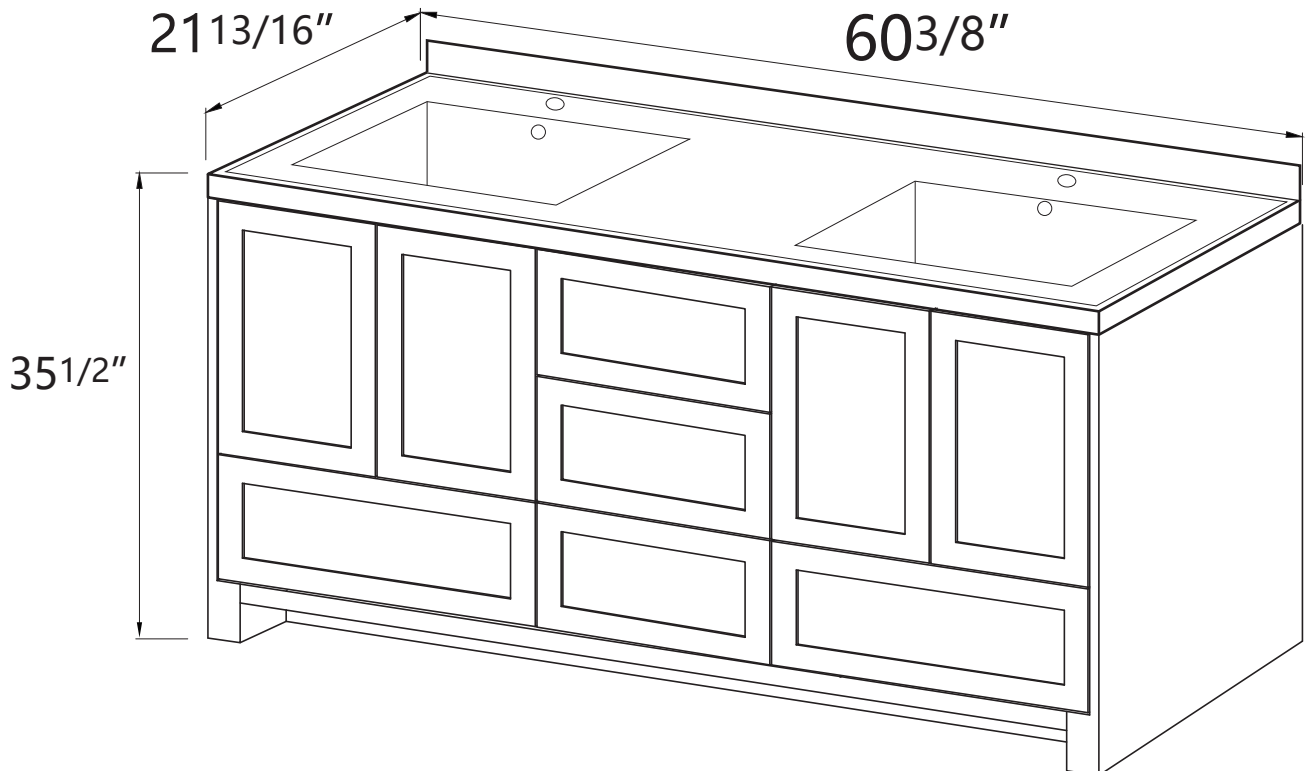

DIMENSION DETAILS

BATHROOM VANITY

PRODUCT
INSTRUCTION
VIDEO

Belize 60"

COUNTERTOP SIZE

Top View

Front View

Side View

VANITY SIZE

Front View

Side View