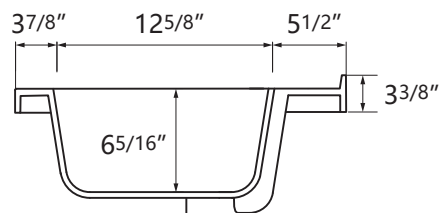

DIMENSION DETAILS

BATHROOM VANITY

PRODUCT
INSTRUCTION
VIDEO

Belize 60"

COUNTERTOP SIZE

Top View

Front View

Side View

VANITY SIZE

Front View

Side View