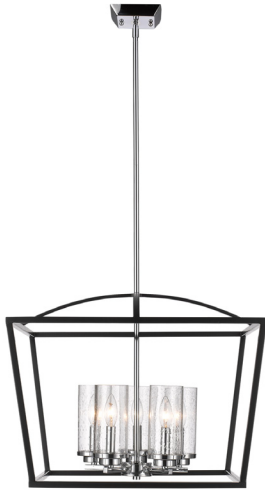

JOB NAME _____

JOB TYPE _____

COMMENTS _____

5 Light Chandelier

With seeded glass and a contemporary finish, the simplicity of this collection is suitable for transitional to modern interiors. Bold, graphic lines create the open cage design, while shining chrome accents provide contrast against the smooth black finish. The rod-hung construction and square canopy complete the clean, modern look. This 5-light chandelier's generous frame makes it perfect for large open spaces, while its height allows it to work comfortably in 8-9' ceilings.

Fixture Finish:	Black	
Glass/Shade Finish:	Seeded Glass	
Materials:	Steel, Glass	
Fixture Width:	22.125"	56.2cm
Fixture Height:	17.5"	44.45cm
Fixture Extension	22.125"	56.2cm
Glass Diameter:	3.125"	7.94cm
Glass Height:	6.625"	16.83cm
Canopy Backplate Dimensions:	4.875"L x 4.875"W x .875"E	12.38cmL x 12.38cmH x 2.22cmE
Chain:	N/A	N/A
Rod:	1ea 6", 3ea 12"	1ea 15.24, 3ea 30.48cm
Wire:	10'	3.048m
Bulb Type:	Incandescent, Type B	No
Wattage:	5 x 60W(C)	
Voltage:	110V	
Install Position:		
Approved Location:	Dry Location	
Safety Rating:	UL,CUL	