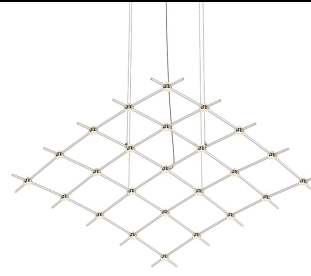

# Constellation Aquarius Chandelier Medium Spec Sheet

SKU: 21Q13-RC5512-27    Learn more at:  
<https://sonnemanlight.com/constellation-aquarius>

Description:

Type #:

## Dimensions

Height:	1.5"
Width:	121.75"
Length:	50.5"
Canopy/Backplate/Base:	4.5"
Size:	Medium
Canopy/Backplate/Base Height:	0.5"

## Shade

Lens Type:	Clear Faceted Acrylic Lens
Shade 1 Material:	Acrylic

## Available Finishes

Available Finishes: Satin Nickel w/Clear Faceted Acrylic Lens, Satin Nickel w/White Optical Acrylic Lens