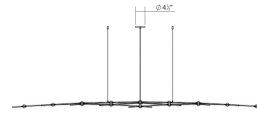

## Dimensions

Height:	1.5"
Width:	121.75"
Length:	50.5"
Canopy/Backplate/Base:	4.5"
Size:	Medium
Canopy/Backplate/Base Height:	0.5"