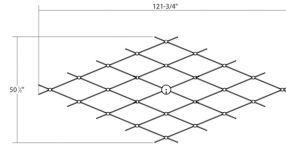

## Dimensions

Height:	1.5"
Width:	121.75"
Length:	50.5"
Canopy/Backplate/Base:	4.5"
Size:	Medium
Canopy/Backplate/Base Height:	0.5"