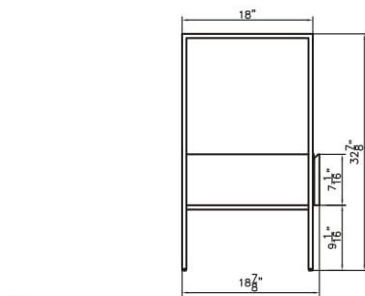

Dimensions

Front

Back

Side

Top

Features:

- Plywood & Stainless Steel Frame
- 1 Soft-close Drawer
- 2 Open Door
- Blum Brand Hardware

Dimensions:

- 47" X 18" X 33.4" (With Top)
- 47" X 18" X 32.9" (Vanity Only)

Vanity Finish:

Natural Walnut (NW)

Countertop:

Matte White (MW)

Certification:

CARB P2

## Dimensions

Countertop:  $47$ " X  $18$ " X  $0.5$ "

Oval Sink:  $21.25$ " X  $13.25$ " X  $5.5$