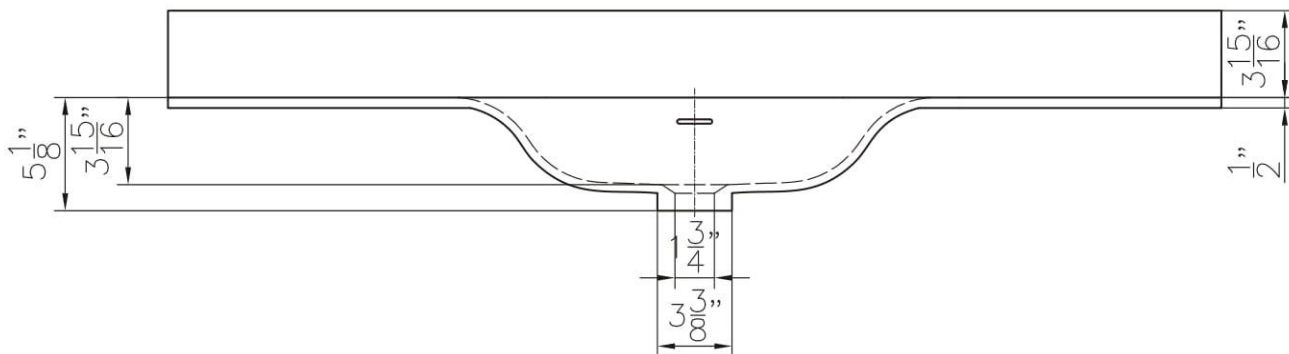

Dimensions

Front

Back

Side

Top

Features:

- Plywood & Stainless Steel Frame
- 1 Soft-close Drawer
- 2 Open Door
- Blum Brand Hardware

Dimensions:

- 47" X 18" X 33.4" (With Top)
- 47" X 18" X 32.9" (Vanity Only)

Vanity Finish:

Natural Walnut (NW)

Countertop:

Matte White (MW)

Certification:

CARB P2

## Dimensions

Countertop:  $47$ " X  $18$ " X  $0.5$ "

Oval Sink:  $21.25$ " X  $13.25$ " X  $5.5$