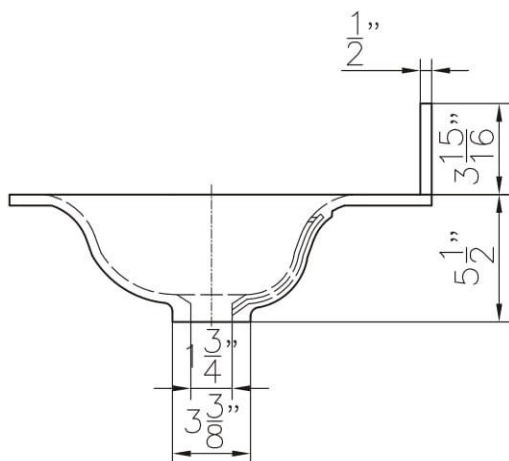

Dimensions

Front

Back

Side

Top

Features:

- Plywood & Stainless Steel Frame
- 1 Soft-close Drawer
- 2 Open Door
- Blum Brand Hardware

Dimensions:

- 47" X 18" X 33.4" (With Top)
- 47" X 18" X 32.9" (Vanity Only)

Vanity Finish:

Natural Walnut (NW)

Countertop:

Matte White (MW)

Certification:

CARB P2

## Dimensions

Countertop:  $47$ " X  $18$ " X  $0.5$ "

Oval Sink:  $21.25$ " X  $13.25$ " X  $5.5$