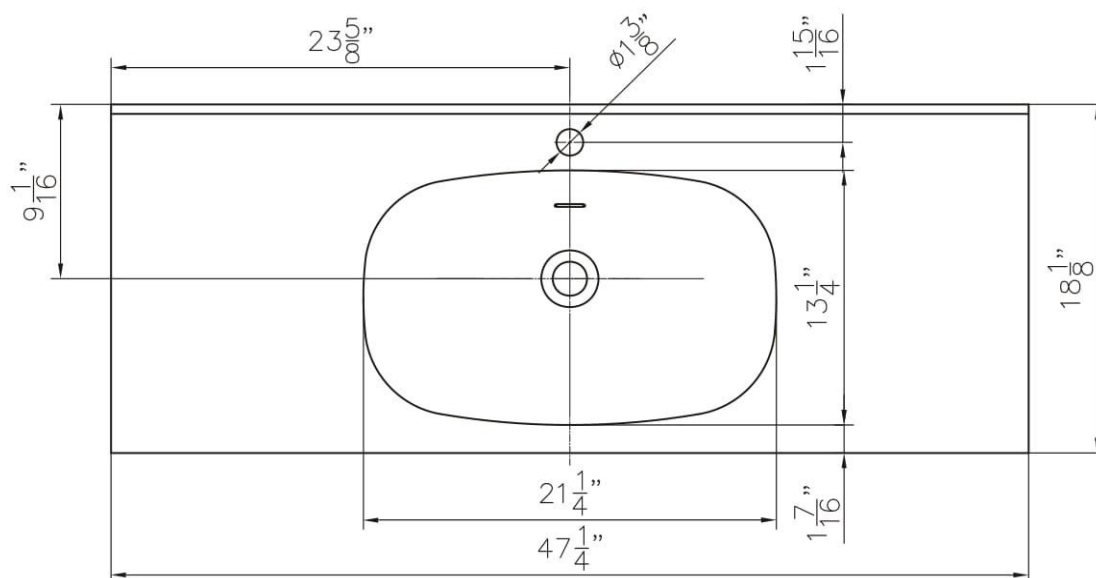

Dimensions

Front

Back

Side

Top

Features:

- Plywood & Stainless Steel Frame
- 1 Soft-close Drawer
- 2 Open Door
- Blum Brand Hardware

Dimensions:

- 47" X 18" X 33.4" (With Top)
- 47" X 18" X 32.9" (Vanity Only)

Vanity Finish:

Natural Walnut (NW)

Countertop:

Matte White (MW)

Certification:

CARB P2

## Dimensions

Countertop:  $47$ " X  $18$ " X  $0.5$ "

Oval Sink:  $21.25$ " X  $13.25$ " X  $5.5$