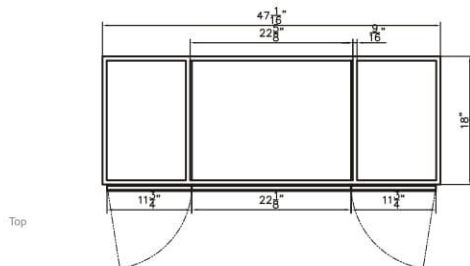

Dimensions

Front

Back

Side

Top

Features:

- Plywood & Stainless Steel Frame
- 1 Soft-close Drawer
- 2 Open Door
- Blum Brand Hardware

Dimensions:

- 47" X 18" X 33.4" (With Top)
- 47" X 18" X 32.9" (Vanity Only)

Vanity Finish:

Natural Walnut (NW)

Countertop:

Matte White (MW)

Certification:

CARB P2

## Dimensions

Countertop:  $47$ " X  $18$ " X  $0.5$ "

Oval Sink:  $21.25$ " X  $13.25$ " X  $5.5$