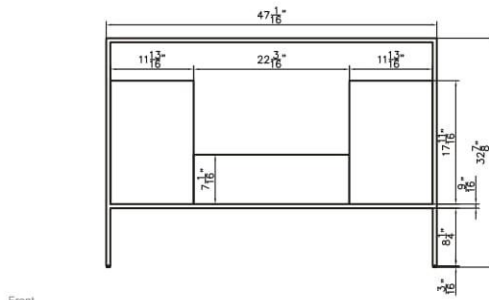

Dimensions

Front

Back

Side

Top

Features:

- Plywood & Stainless Steel Frame
- 1 Soft-close Drawer
- 2 Open Door
- Blum Brand Hardware

Dimensions:

- 47" X 18" X 33.4" (With Top)
- 47" X 18" X 32.9" (Vanity Only)

Vanity Finish:

Natural Walnut (NW)

Countertop:

Matte White (MW)

Certification:

CARB P2

## Dimensions

Countertop:  $47$ " X  $18$ " X  $0.5$ "

Oval Sink:  $21.25$ " X  $13.25$ " X  $5.5$