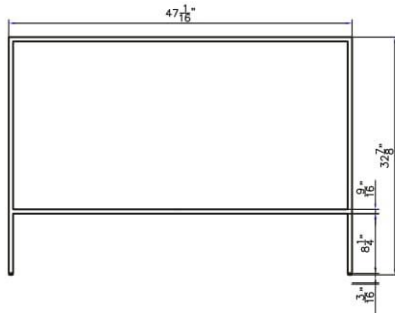

Dimensions

Front

Back

Side

Top

Features:

- Plywood & Stainless Steel Frame
- 1 Soft-close Drawer
- 2 Open Door
- Blum Brand Hardware

Dimensions:

- 47" X 18" X 33.4" (With Top)
- 47" X 18" X 32.9" (Vanity Only)

Vanity Finish:

Natural Walnut (NW)

Countertop:

Matte White (MW)

Certification:

CARB P2

## Dimensions

Countertop:  $47$ " X  $18$ " X  $0.5$ "

Oval Sink:  $21.25$ " X  $13.25$ " X  $5.5$