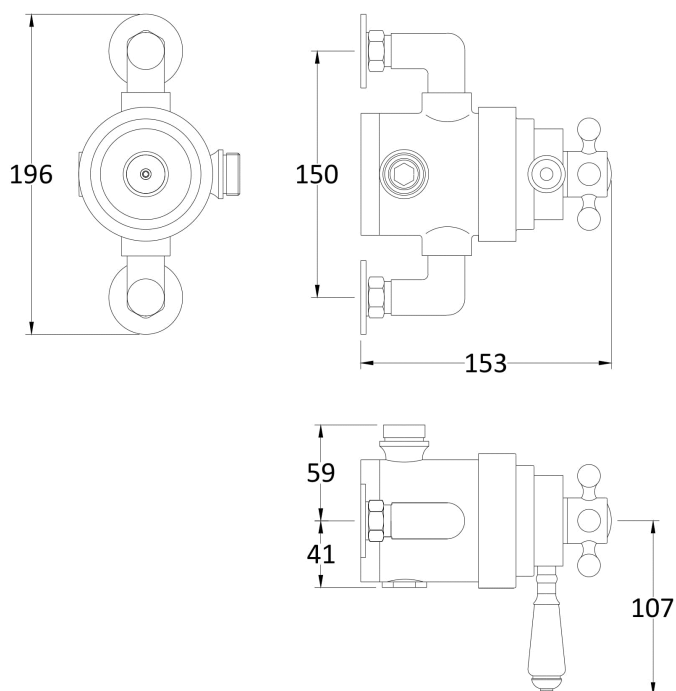

CUSTOMER DATA SHEET - SHOWERS

DESCRIPTION: Traditional Exposed Dual Shower Valve

PRODUCT DIMENSIONS

| Length(mm) | Width (mm) | Height (mm) | Depth (mm) | Nett Wgt Kg |
|------------|------------|-------------|------------|-------------|
| | 196 | 166 | 153 | 3.42 |

PACKAGING DIMENSIONS

| Length (mm) | Width (mm) | Depth (mm) | Gross Wgt Kg |
|-------------|------------|------------|--------------|
| 240 | 240 | 185 | 3.44 |

PACKAGING DATA

| | | | |
|------------|---------------------|--------------|-------------|
| Box Colour | White Cardboard Box | | |
| Box Qty | 2 | Label Colour | White Label |
| Label Size | 100 x 50 | Label Qty | 2 |

OUTER BOX DIMENSIONS (If Applicable)

| Length (mm) | Width (mm) | Height (mm) | Depth (mm) | Gross Wgt Kg |
|-------------|------------|-------------|------------|--------------|
| | | | | |

PRODUCT DETAILS

| | | | | | | | | | | |
|--------------------|------------------|-----|--------------|------|-------|----|-------|----|-------|----|
| Flow Rates (L/min) | 0.1 bar | 5.5 | 0.5 bar | 14.5 | 1 bar | 22 | 2 bar | 30 | 3 bar | 35 |
| TMV2 Approved | No | | Approval No. | N/A | | | | | | |
| TMV3 Approved | No | | Approval No. | N/A | | | | | | |
| WRAS Approved | No | | Approval No. | N/A | | | | | | |
| Head Function | Not Applicable | | | | | | | | | |
| Handset Function | Not Applicable | | | | | | | | | |
| Body Jet Info | Not Applicable | | | | | | | | | |
| Pipe Size | 15 mm (1/2" Bsp) | | | | | | | | | |
| Pipe Centres | 150 | | | | | | | | | |
| Colour/Finish | Chrome | | | | | | | | | |
| Hose Included | Not Applicable | | | | | | | | | |