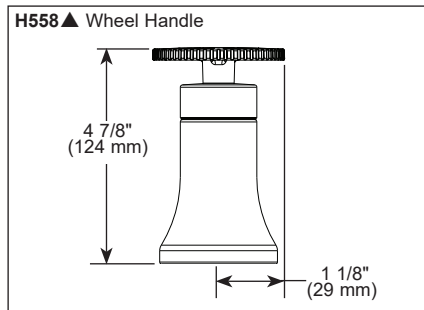

▲ Designate Proper Finish Suffix

Delta Faucet Company reserves the right (1) to make changes in specifications and materials, and (2) to change or discontinue models, both without notice or obligation. Dimensions are for reference only. See current full-line price book or www.deltafaucet.com for finish options and product availability.

DSP-L-T3554LF-LHP-WL Rev. A

Delta Faucet Company

55 E. 111th Street, Carmel, Indiana 46280
350 South Edgeware Road, St. Thomas, ON N5P 4L1
© 2024 Delta Faucet Company