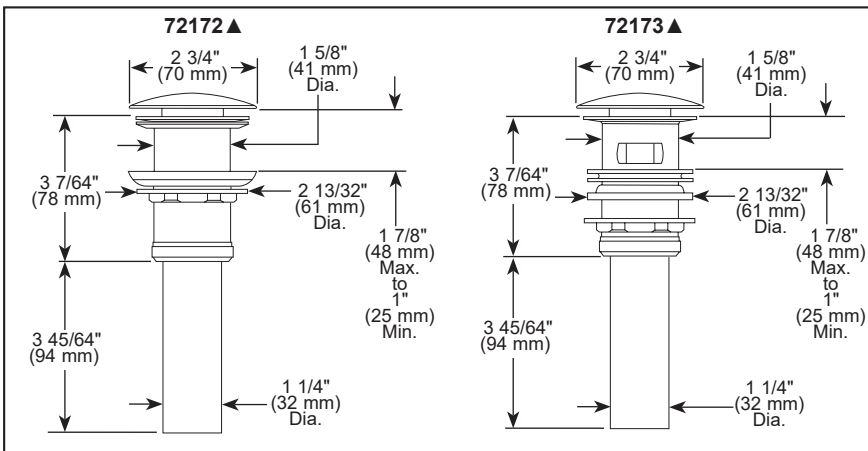

see what Delta can do™

BATHROOM FAUCET

- Trinsic® Bath Collection
- Two Handle Wall Mount

STANDARD SPECIFICATIONS:

- Max flow rate 1.2 gpm @ 60 psi, 4.5 L/min @ 414 kPa
- Three hole wall mount
- 1/4 turn stops
- Accommodates wall thicknesses from 1/8" to 1 1/8"
- Cartridges ship with rough
- 1/2"-14 NPT threaded female inlets
- Rough-In R3500-WL required for installation
- Drain sold separately

COMPLIES WITH:

- ASME A112.18.1 / CSA B125.1
- ASME A112.18.2 / CSA B125.2
- ICC/ANSI A117.1
- EPA WaterSense®

▲ Designate Proper Finish Suffix

Delta Faucet Company reserves the right (1) to make changes in specifications and materials, and (2) to change or discontinue models, both without notice or obligation. Dimensions are for reference only. See current full-line price book or www.deltafaucet.com for finish options and product availability.