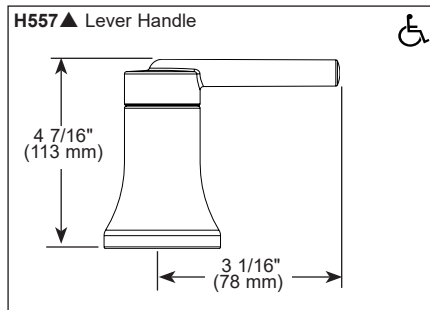

▲ Designate Proper Finish Suffix

Delta Faucet Company reserves the right (1) to make changes in specifications and materials, and (2) to change or discontinue models, both without notice or obligation. Dimensions are for reference only. See current full-line price book or www.deltafaucet.com for finish options and product availability.

DSP-L-T3554LF-LHP-WL Rev. A

Delta Faucet Company

55 E. 111th Street, Carmel, Indiana 46280
350 South Edgeware Road, St. Thomas, ON N5P 4L1
© 2024 Delta Faucet Company