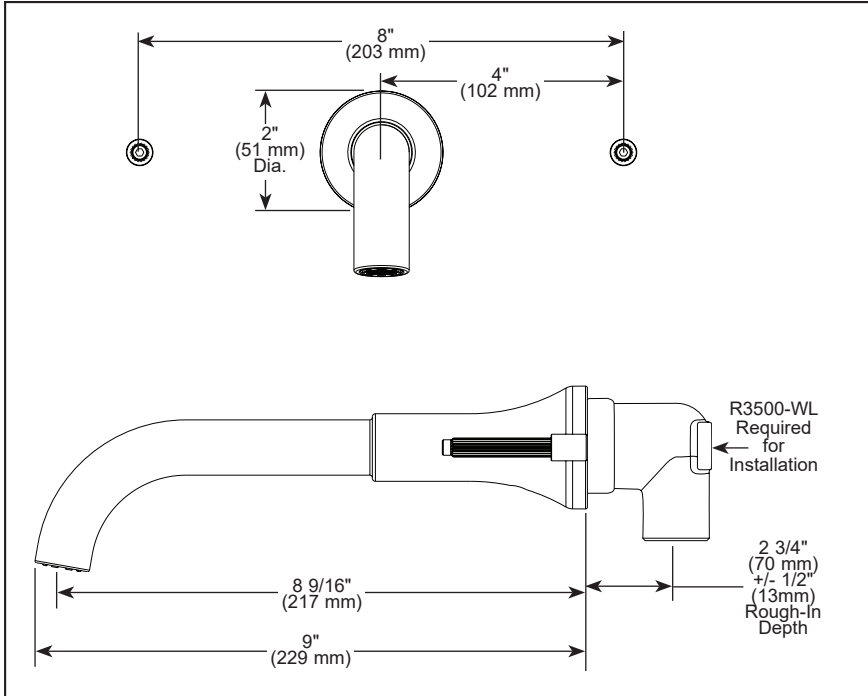

see what Delta can do™

BATHROOM FAUCET

- Trinsic® Bath Collection
- Two Handle Wall Mount

STANDARD SPECIFICATIONS:

- Max flow rate 1.2 gpm @ 60 psi, 4.5 L/min @ 414 kPa
- Three hole wall mount
- 1/4 turn stops
- Accommodates wall thicknesses from 1/8" to 1 1/8"
- Cartridges ship with rough
- 1/2"-14 NPT threaded female inlets
- Rough-In R3500-WL required for installation
- Drain sold separately

COMPLIES WITH:

- ASME A112.18.1 / CSA B125.1
- ASME A112.18.2 / CSA B125.2
- ICC/ANSI A117.1
- EPA WaterSense®

▲ Designate Proper Finish Suffix

Delta Faucet Company reserves the right (1) to make changes in specifications and materials, and (2) to change or discontinue models, both without notice or obligation. Dimensions are for reference only. See current full-line price book or www.deltafaucet.com for finish options and product availability.