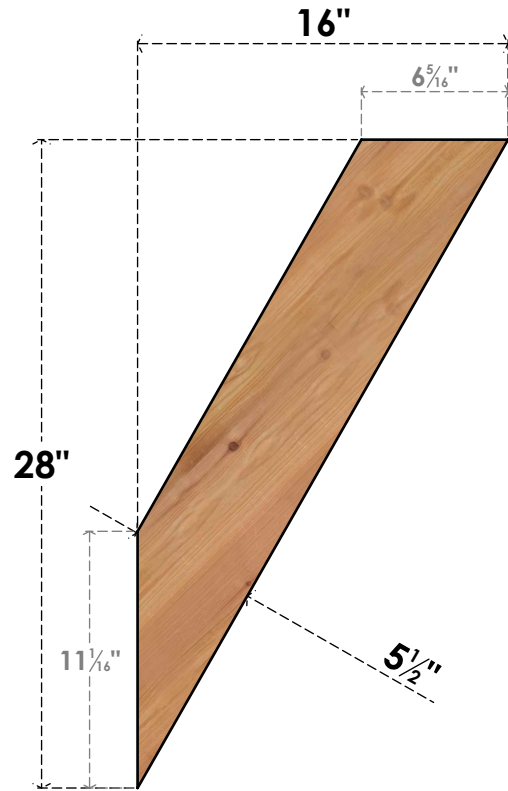

BRC06X16X28TRA00SWR

5 1/2"W X 16"D X 28"H TRADITIONAL SMOOTH BRACE, WESTERN RED CEDAR

SIDE

FRONT

EKENA MILLWORK
 2300 WEST MAIN ST.
 CLARKSVILLE, TX 75426
 TOLL FREE: 866-607-0453
 WWW.EKENAMILLWORK.COM

NOTES