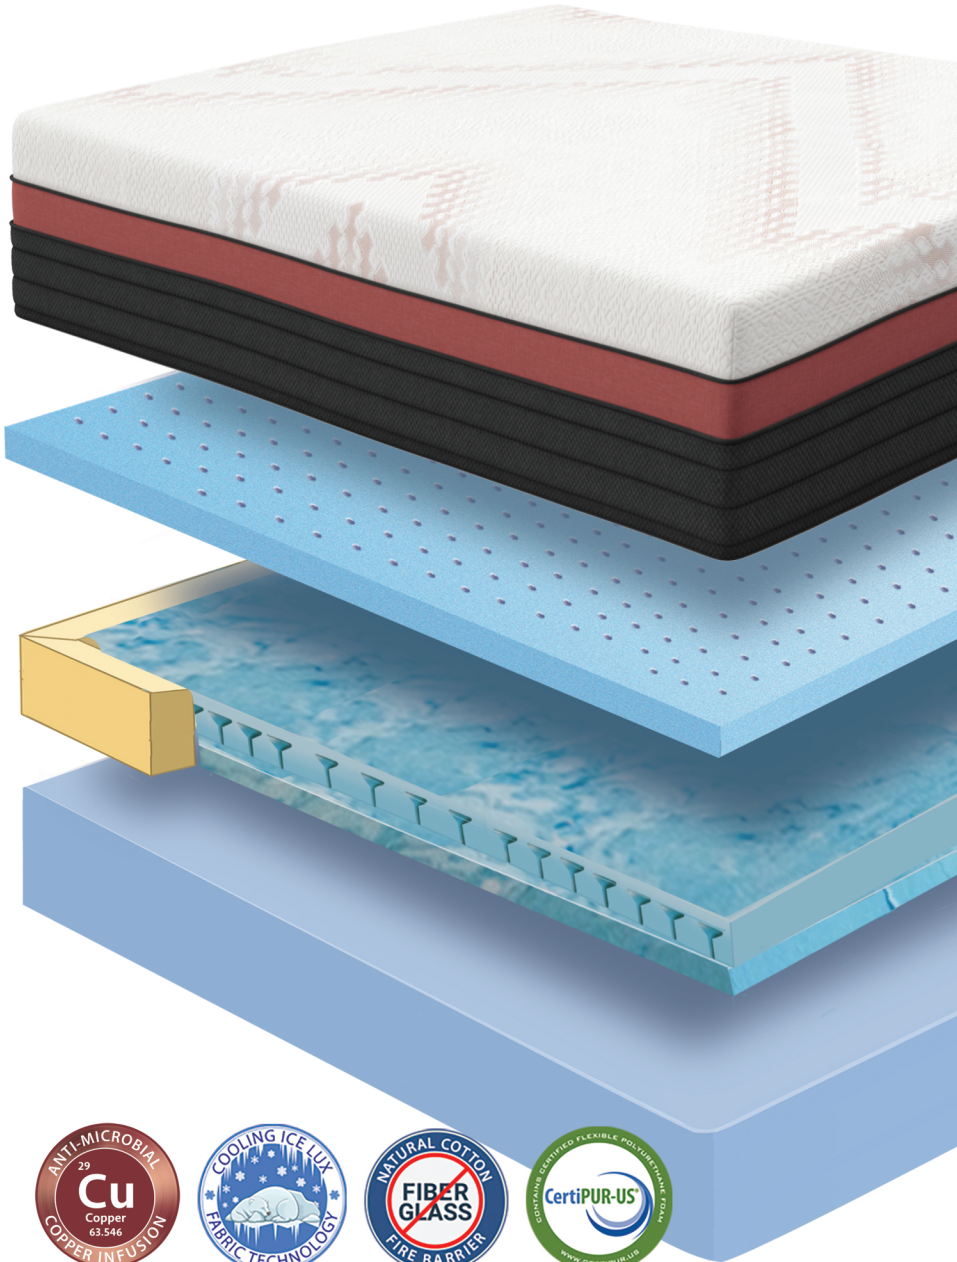

14"Niagra

GEL MEMORY FOAM MATTRESS WITH COPPER

Nautica Home is a trademark of Authentic Brands Group. Used under license by Boyd Sleep. ©2025 All Rights Reserved.

NAUTICA HOME

COOL + CALM + COMFORTABLE

- 1 Copper Infused Cooling Ice Lux™ Fabric Cover**
Innovative Ice Lux™ Fabric is cool to the touch and helps keep you cool and comfortable, while the anti-microbial copper helps increase circulation, inhibits bacteria and viruses for a healthier sleep surface.
- 2 Mesh Fabric Border**
Increases refreshing air flow.
- 3 2" Cooling Air Flow Gel™ Memory Foam**
Larger self-ventilating openings throughout the cells allow air to circulate more freely than with other gel foams. Air flow gel molds to your individual shape to provide gentle contouring support. Vertical perforations enhance air flow.
- 4 3" Channel Vented Gellux® Engineered Latex Foam**
State-of the art process combines liquid gel with engineered latex for a cooling, responsive sleep surface. Channels increase refreshing air flow..
- 5 1" Gellux® Engineered Latex Foam**
- 6 Patented Edge Plus™ Perimeter Support**
Patented foam tray provides a solid circumference around the comfort foam layers, increases the sleep surface and prevents edge sag.
- 7 8" Reflexa Foam Base**
High density foam support provides long lasting durability and support.