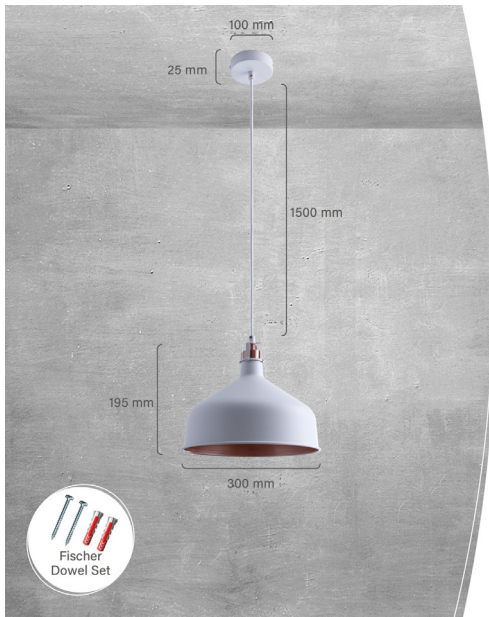

Pendant Lamp | 1x E27

Operating and Electrical

Input voltage	220-240 V
Input frequency	50/60 Hz
Socket type	E27
Socket quantity	1
Wattage limitation	max. 40 W
Ambient temperature	max. 40 °C

Installation

Intended installation location	ceiling
Suitable wire gauge	0,75 mm ² - 2,5 mm ²
Stripping length	9 mm

Mechanical and Housing

Color	black / white
	white
	black / copper
	green / white
	white / copper
Material	steel
Weight	0,920 kg

Accessories

Installation material	2x fischer DUOPOWER 6x30 2x PZ2 screw 4,5x40
-----------------------	---