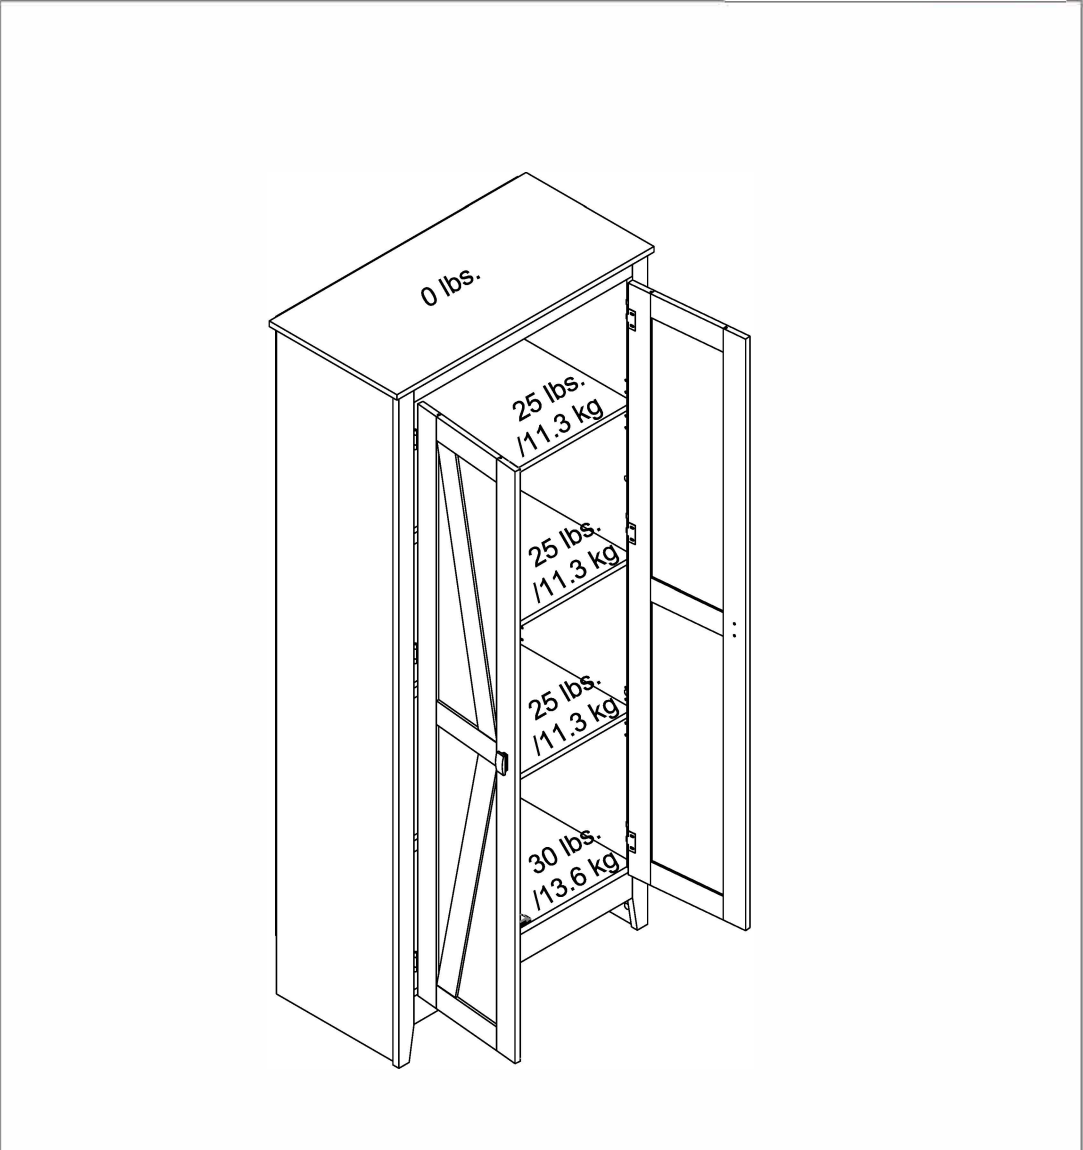

# 2 Door Storage Cabinet

Finish: Heritage Pine Gray

Wood Breakdown:  
PB 66.2%, MDF 31.4%.  
Total storage: 14.7 cubic feet

Overall Product Size:  
31.5" W x 15.8" D x 71.9" H  
80cm W x 40.1cm D x 182.7cm H

Maximum Weight Capacities  
Unit Weight: 92.6 lbs. (42 kg)