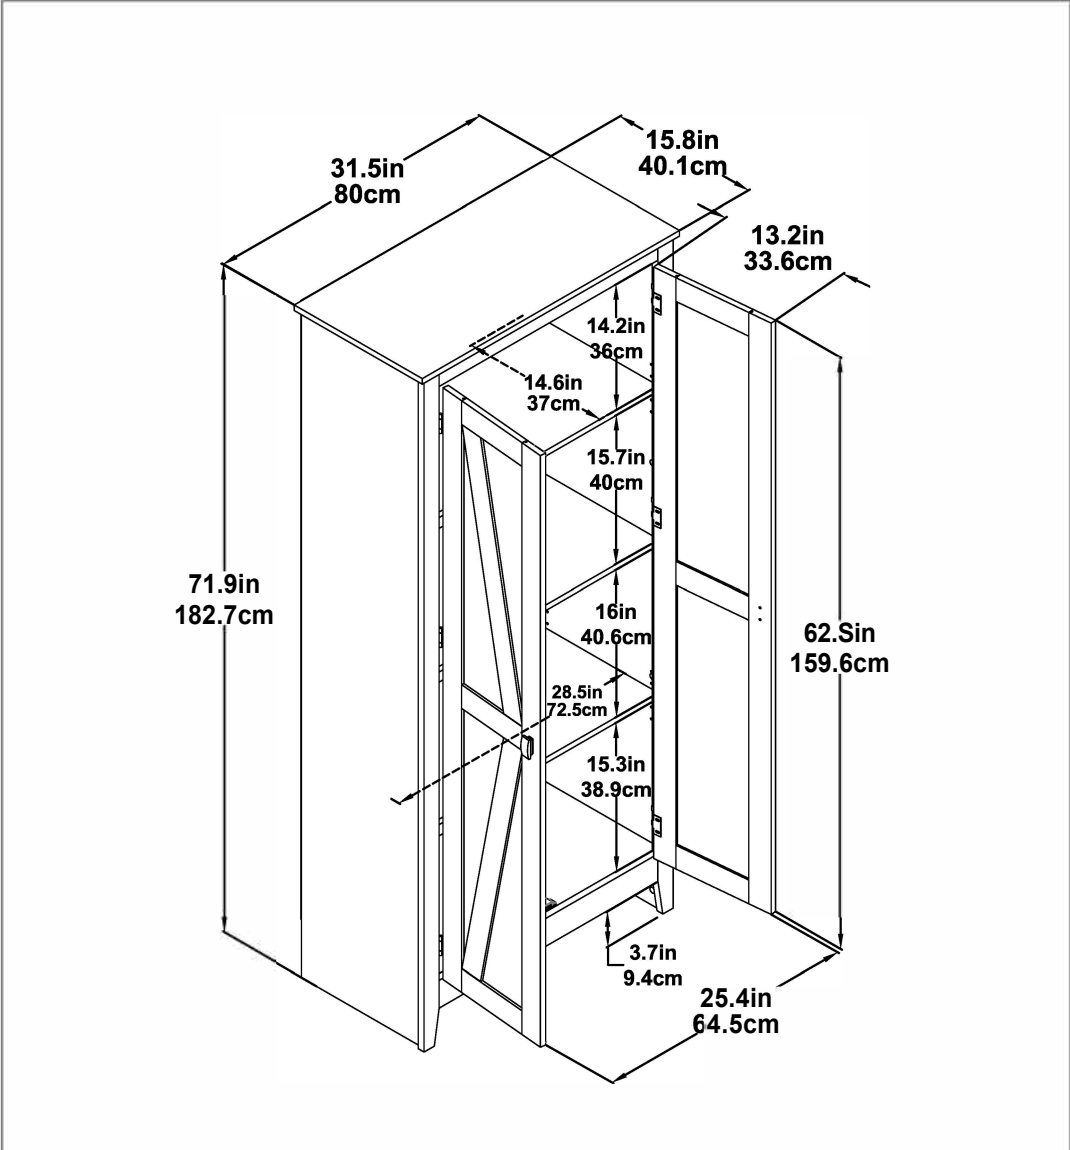

# 2 Door Storage Cabinet

Finish: Heritage Pine Gray

Wood Breakdown:  
PB 66.2%, MDF 31.4%.  
Total storage: 14.7 cubic feet

Overall Product Size:  
31.5" W x 15.8" D x 71.9" H  
80cm W x 40.1cm D x 182.7cm H

Maximum Weight Capacities  
Unit Weight: 92.6 lbs. (42 kg)