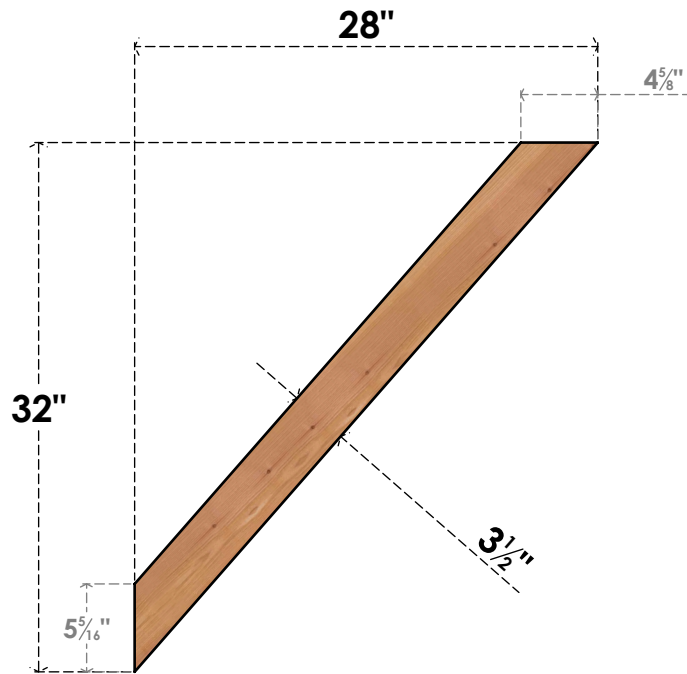

BRC04X28X32TRA00SWR

3 1/2"W X 28"D X 32"H TRADITIONAL SMOOTH BRACE, WESTERN RED CEDAR

SIDE

FRONT

EKENA MILLWORK
 2300 WEST MAIN ST.
 CLARKSVILLE, TX 75426
 TOLL FREE: 866-607-0453
 WWW.EKENAMILLWORK.COM

NOTES