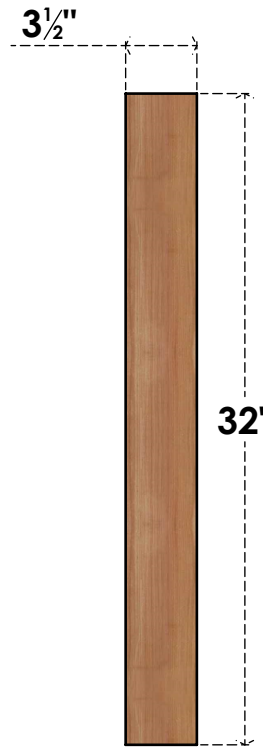

BRC04X28X32TRA00SWR

3 1/2"W X 28"D X 32"H TRADITIONAL SMOOTH BRACE, WESTERN RED CEDAR

SIDE

FRONT

EKENA MILLWORK
 2300 WEST MAIN ST.
 CLARKSVILLE, TX 75426
 TOLL FREE: 866-607-0453
 WWW.EKENAMILLWORK.COM

NOTES

1. INSTALLATION TO BE COMPLETED IN ACCORDANCE WITH MANUFACTURER'S SPECIFICATIONS.
2. DRAWING MAY NOT BE TO SCALE
3. THIS DRAWING IS INTENDED FOR DESIGN AND PLANNING PURPOSES ONLY.
4. ALL INFORMATION CONTAINED HEREIN WAS CURRENT AT THE TIME OF DEVELOPMENT BUT MUST BE REVIEWED AND APPROVED BY THE PRODUCT MANUFACTURER TO BE CONSIDERED ACCURATE.
5. PRODUCTS ARE NOT KILN DRIED. THIS ITEM IS UNIQUE AND WILL CONTAIN THE NATURAL VARIATIONS THAT THE WOOD SPECIES OFFERS. THIS MAY RESULT IN VARIATIONS UP TO 1/4"