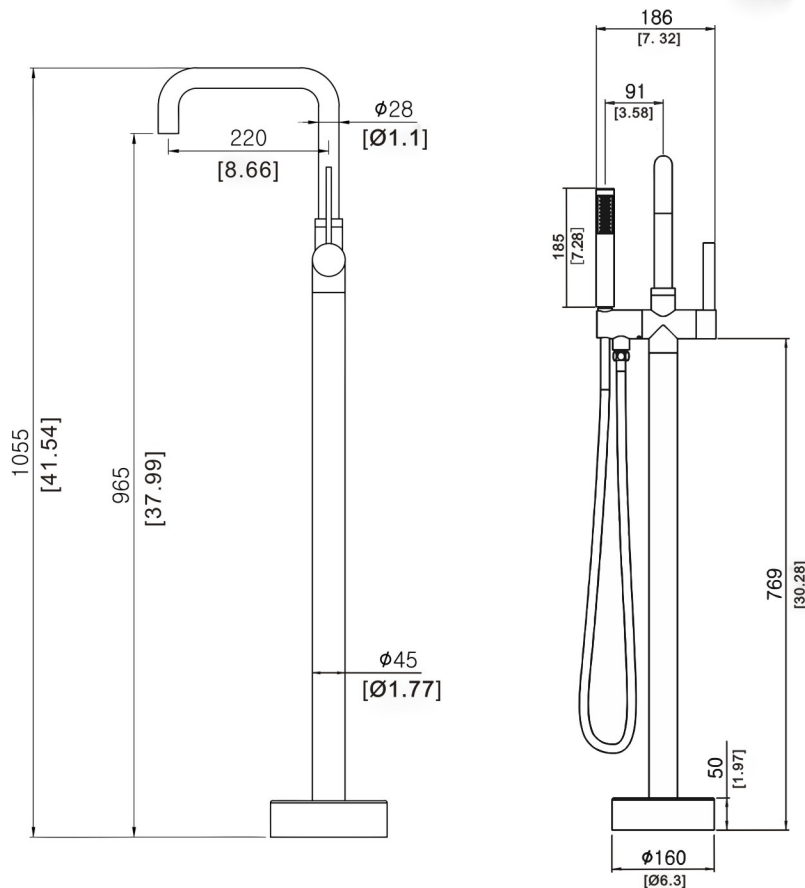

INSTALLATION SPECIFICATION

Model No.	F1315S-BTF-BG
Description	Brushed Gold Filler Faucet
Overall Dimensions	8.66"D×7.32"W×41.54"H
Flow Rate	4GPM
Faucet Height	41.54"
Spout Reach	8.66"
Spout Height	37.99"
Faucet Weight	9.7lbs
Faucet Certifications	cUPC, WaterMark, CE, ACS

Florin
Freestanding Tub
Filler Faucet

All measurements are approximate. Measurements may vary +/- 1/2"

Unit: $\frac{\text{mm}}{[\text{in}]}$