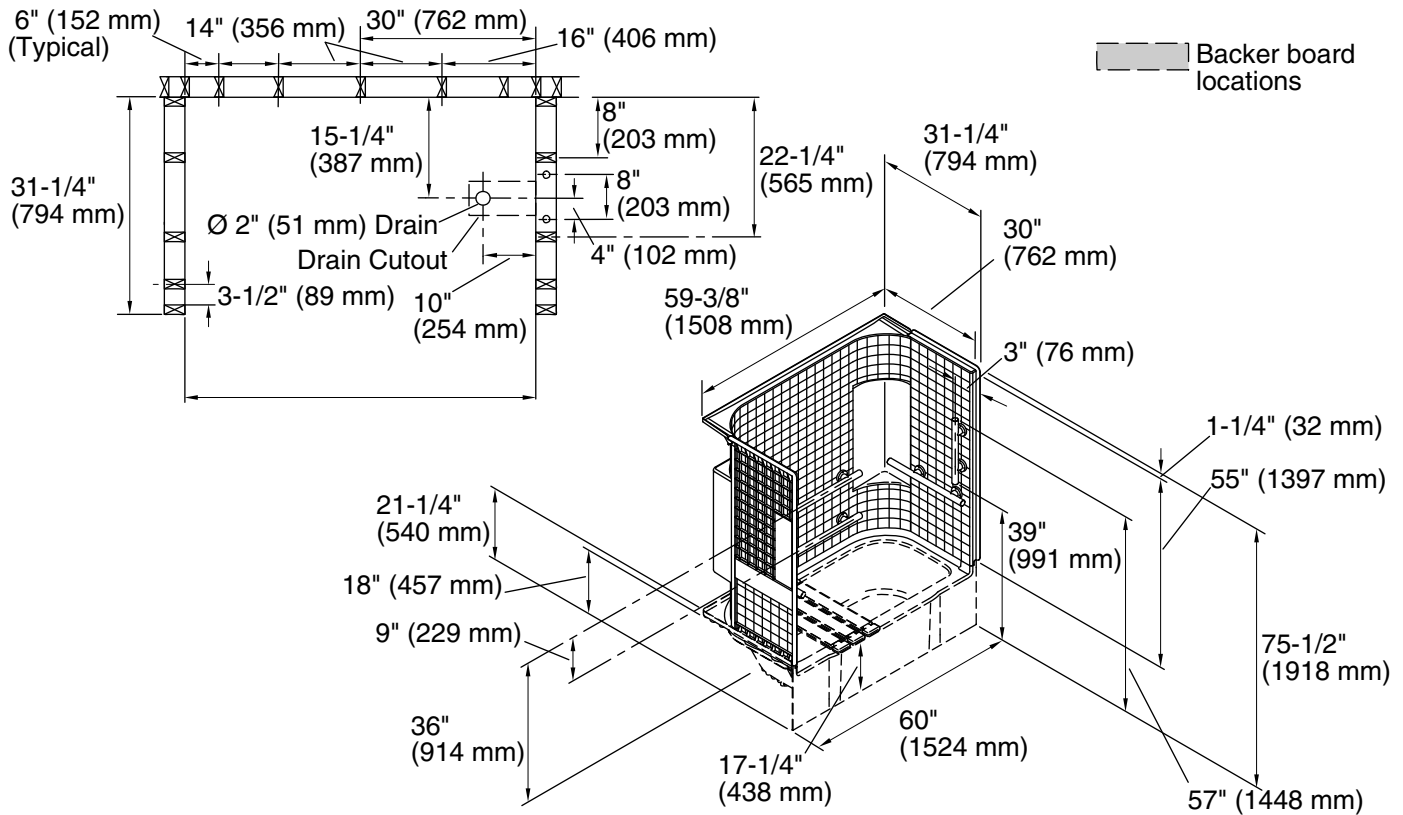

Features

- Vikrell material.
- Right-hand design.
- Pivot snap-together modular design.
- Tile look.
- No caulk required.
- Corner shelves.
- Stainless steel grab bars.
- Must be installed with Accord bath (71141114 or 71141124)

Available Colors/Finishes

Color tiles intended for reference only.

Color Code Description

	0	White
	96	KOHLER Biscuit

Technical Information

All product dimensions are nominal.

Installation: Three-wall alcove
 Maximum door height: 56-3/4" (1441 mm)
 Maximum door width: 56-1/2" (1435 mm)