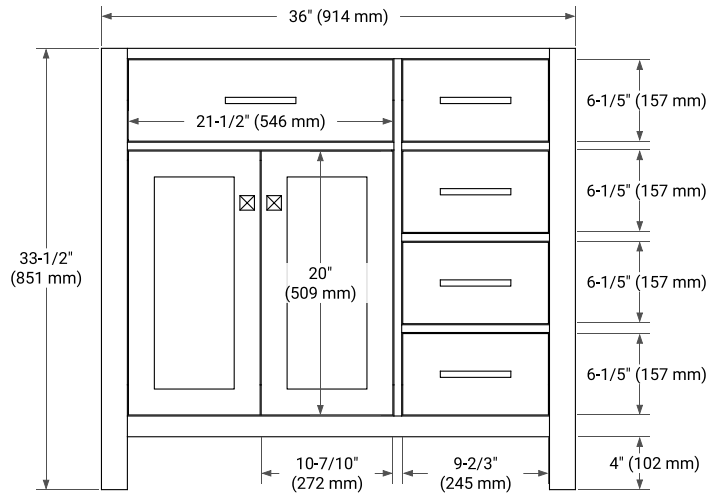

36" LEFT OFFSET CABINET

BASE CABINET DIMENSIONS

36" W x 21.5" D x 33.5" H

FEATURES

- Solid wood frame with engineered wood panels
- Dovetail drawers and joints
- Soft closing doors & drawers

HARDWARE FINISHES*

White Grey

FRONT VIEW

SIDE VIEW

PLAN VIEW

37" LEFT OVAL SINK COUNTERTOP WITH 1.5 IN. THICKNESS

OVERALL DIMENSIONS

37" W x 22" D x 1.5" H

COUNTERTOP OPTIONS

Carrara Marble

White Quartz

FEATURES

- Solid countertop with mitered edges & seams
- Undermount white oval sink
- Pre-drilled for 8" widespread faucet

INCLUDED

- Countertop
- Matching Backsplash
- Oval Sink

COUNTERTOP PLAN VIEW

EDGE SIDE VIEW

THREE DIMENSIONAL COUNTERTOP VIEW