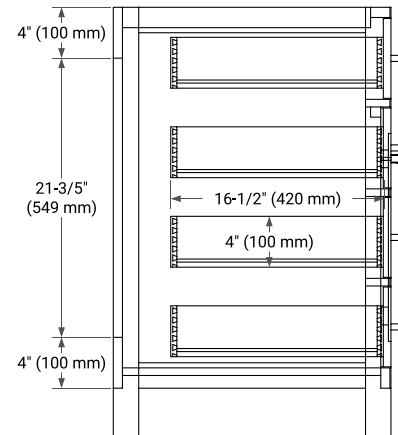

36" LEFT OFFSET CABINET

BASE CABINET DIMENSIONS

36" W x 21.5" D x 33.5" H

FEATURES

- Solid wood frame with engineered wood panels
- Dovetail drawers and joints
- Soft closing doors & drawers

HARDWARE FINISHES*

White Grey

FRONT VIEW

SIDE VIEW

PLAN VIEW

37" LEFT OVAL SINK COUNTERTOP WITH 1.5 IN. THICKNESS

OVERALL DIMENSIONS

37" W x 22" D x 1.5" H

COUNTERTOP OPTIONS

COUNTERTOP PLAN VIEW

EDGE SIDE VIEW

THREE DIMENSIONAL COUNTERTOP VIEW