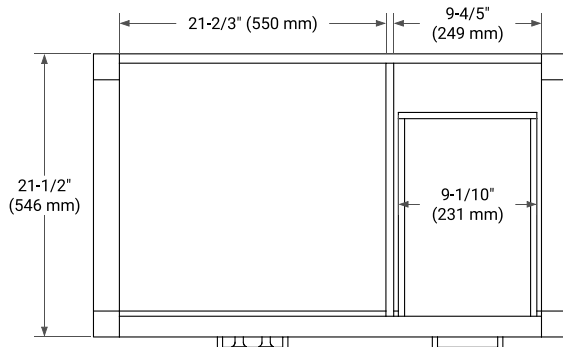

36" LEFT OFFSET CABINET

BASE CABINET DIMENSIONS

36" W x 21.5" D x 33.5" H

FEATURES

- Solid wood frame with engineered wood panels
- Dovetail drawers and joints
- Soft closing doors & drawers

HARDWARE FINISHES*

White Grey

FRONT VIEW

SIDE VIEW

PLAN VIEW

37" LEFT OVAL SINK COUNTERTOP WITH 1.5 IN. THICKNESS

OVERALL DIMENSIONS

37" W x 22" D x 1.5" H

COUNTERTOP OPTIONS

COUNTERTOP PLAN VIEW

EDGE SIDE VIEW

THREE DIMENSIONAL COUNTERTOP VIEW