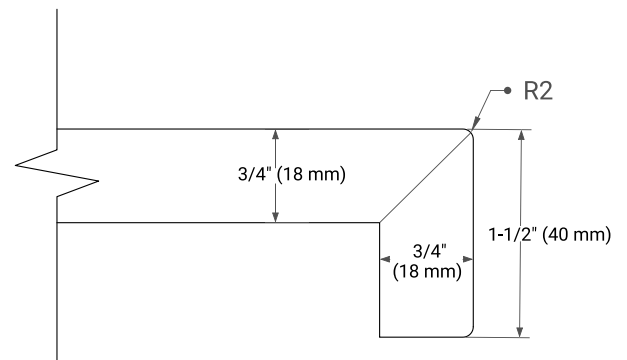

36" LEFT OFFSET CABINET

BASE CABINET DIMENSIONS

36" W x 21.5" D x 33.5" H

FEATURES

- Solid wood frame with engineered wood panels
- Dovetail drawers and joints
- Soft closing doors & drawers

HARDWARE FINISHES*

White Grey

FRONT VIEW

SIDE VIEW

PLAN VIEW

37" LEFT OVAL SINK COUNTERTOP WITH 1.5 IN. THICKNESS

OVERALL DIMENSIONS

37" W x 22" D x 1.5" H

COUNTERTOP OPTIONS

Carrara Marble

White Quartz

FEATURES

- Solid countertop with mitered edges & seams
- Undermount white oval sink
- Pre-drilled for 8" widespread faucet

INCLUDED

- Countertop
- Matching Backsplash
- Oval Sink

COUNTERTOP PLAN VIEW

EDGE SIDE VIEW

THREE DIMENSIONAL COUNTERTOP VIEW