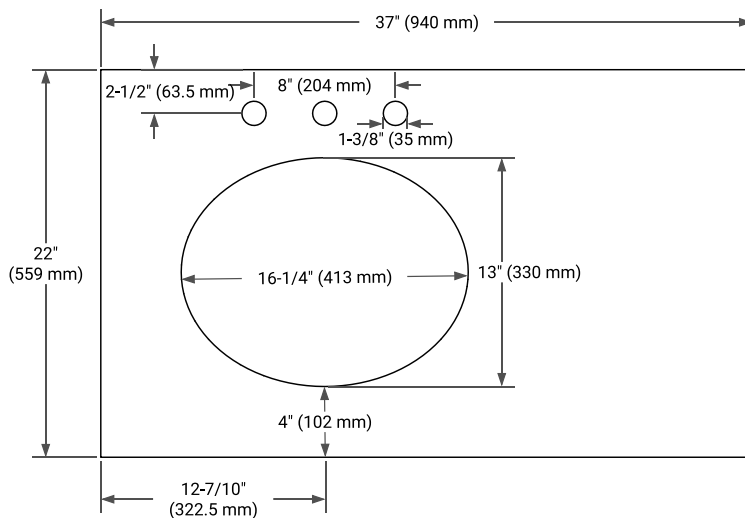

36" LEFT OFFSET CABINET

BASE CABINET DIMENSIONS

36" W x 21.5" D x 33.5" H

FEATURES

- Solid wood frame with engineered wood panels
- Dovetail drawers and joints
- Soft closing doors & drawers

HARDWARE FINISHES*

White Grey

FRONT VIEW

SIDE VIEW

PLAN VIEW

37" LEFT OVAL SINK COUNTERTOP WITH 1.5 IN. THICKNESS

OVERALL DIMENSIONS

37" W x 22" D x 1.5" H

COUNTERTOP OPTIONS

Carrara Marble

White Quartz

FEATURES

- Solid countertop with mitered edges & seams
- Undermount white oval sink
- Pre-drilled for 8" widespread faucet

INCLUDED

- Countertop
- Matching Backsplash
- Oval Sink

COUNTERTOP PLAN VIEW

EDGE SIDE VIEW

THREE DIMENSIONAL COUNTERTOP VIEW