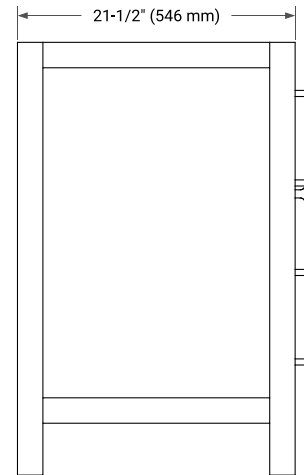

36" LEFT OFFSET CABINET

BASE CABINET DIMENSIONS

36" W x 21.5" D x 33.5" H

FEATURES

- Solid wood frame with engineered wood panels
- Dovetail drawers and joints
- Soft closing doors & drawers

HARDWARE FINISHES*

White Grey

FRONT VIEW

SIDE VIEW

PLAN VIEW

37" LEFT OVAL SINK COUNTERTOP WITH 1.5 IN. THICKNESS

OVERALL DIMENSIONS

37" W x 22" D x 1.5" H

COUNTERTOP OPTIONS

COUNTERTOP PLAN VIEW

EDGE SIDE VIEW

THREE DIMENSIONAL COUNTERTOP VIEW