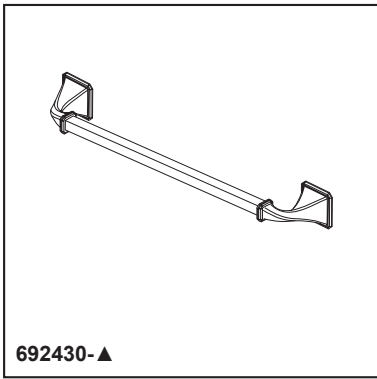

BRIZO®

ACCESSORIES

- Virage® Bath Collection
- 24" Towel Bar

STANDARD SPECIFICATIONS:

- Wood blocking is preferable behind all wall surfaces. If wood blocking is not available, the following fasteners are suggested: Tile/Masonry-Plastic or lead Anchors; Plaster/drywall-Toggle bolts.
- Mounting hardware and mounting instructions included with product.
- Note: Only plastic anchors are included with the mounting hardware.