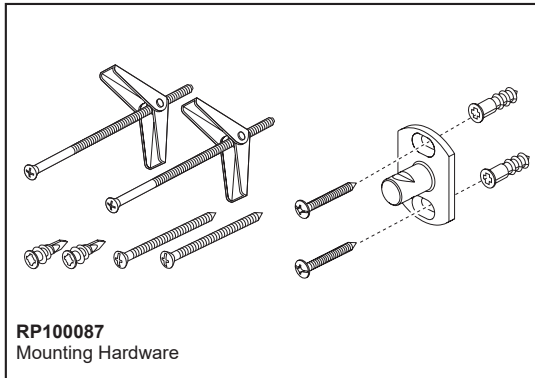

▲ Designate proper finish suffix