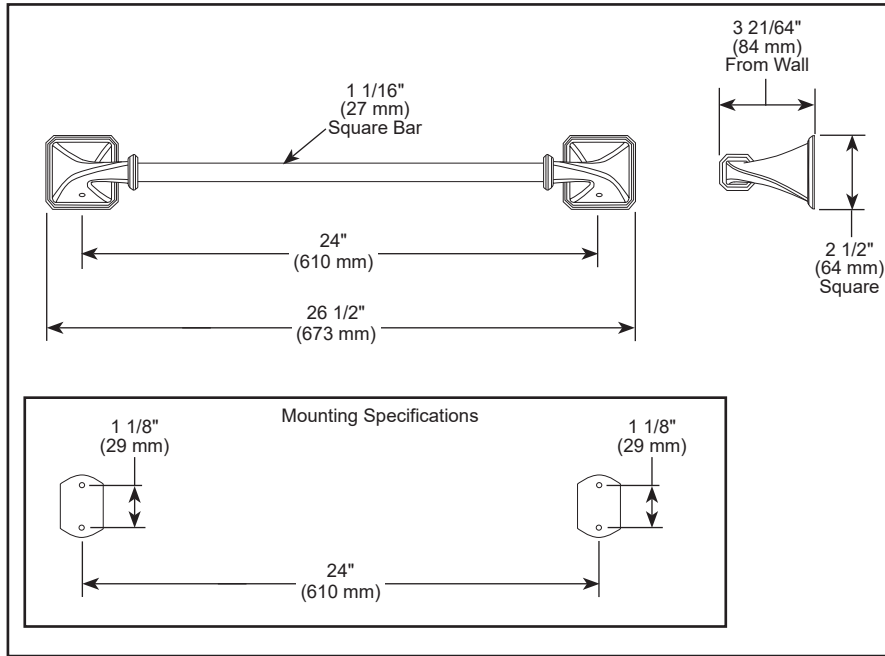

BRIZO®

ACCESSORIES

- Virage® Bath Collection
- 24" Towel Bar

STANDARD SPECIFICATIONS:

- Wood blocking is preferable behind all wall surfaces. If wood blocking is not available, the following fasteners are suggested: Tile/Masonry-Plastic or lead Anchors; Plaster/drywall-Toggle bolts.
- Mounting hardware and mounting instructions included with product.
- Note: Only plastic anchors are included with the mounting hardware.