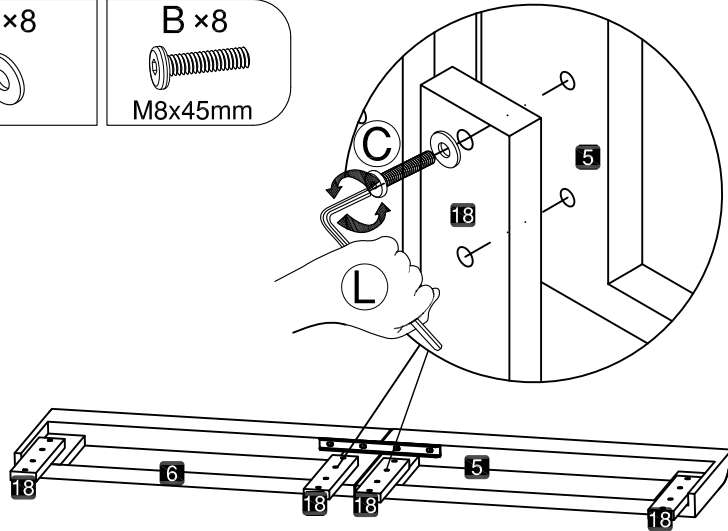

Hardware List-Liste du matériel

A X20  M8x20mm	B X20  M8x45mm	C X4  M6x40mm	D X6  M6x30mm	E X36  4.0x20mm
F X32  5.0x50mm	G X32 	H X16 	L X1 	

A  (M8x20mm)	B  (M8x45mm)
---	--

Please note that the shapes of screws A and B are similar. Please install according to the instructions and distinguish them!

Notez que les vis C et D ont des formes similaires. Veuillez les installer en suivant les instructions pour les séparer!

1

L x 1

C x 4

M6x40mm

2

L x 1

A x 4

M8x20mm

3

L x 1

H x 8

B x 8

M8x45mm

4

L x 1

A x 8

M8x20mm

The head and end of the bed are interchangeable.

7

L x 1

H x 8

E x 4

4.0x20mm