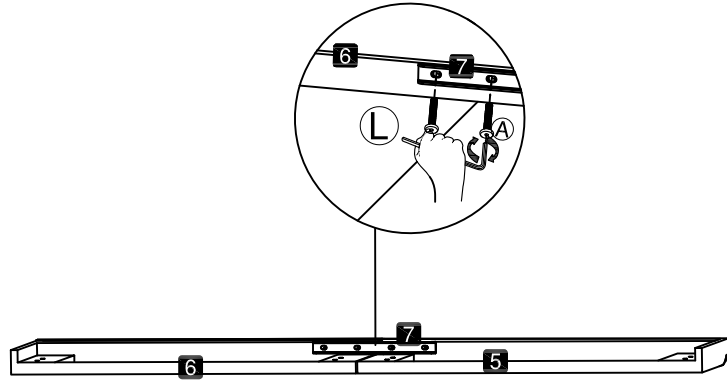

Hardware List-Liste du matériel

A X20  M8x20mm	B X20  M8x45mm	C X4  M6x40mm	D X6  M6x30mm	E X36  4.0x20mm
F X32  5.0x50mm	G X32 	H X16 	L X1 	

A  (M8x20mm)	B  (M8x45mm)
---	--

Please note that the shapes of screws A and B are similar. Please install according to the instructions and distinguish them!

Notez que les vis C et D ont des formes similaires. Veuillez les installer en suivant les instructions pour les séparer!

1

L x 1

C x 4

M6x40mm

2

L x 1

A x 4

M8x20mm

3

L x 1

H x 8

B x 8

M8x45mm

4

L x 1

A x 8

M8x20mm

The head and end of the bed are interchangeable.

7

L x 1

H x 8

E x 4

4.0x20mm