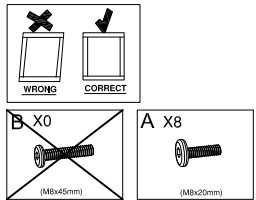

Hardware List-Liste du matériel

A X20  M8x20mm	B X20  M8x45mm	C X4  M6x40mm	D X6  M6x30mm	E X36  4.0x20mm
F X32  5.0x50mm	G X32 	H X16 	L X1 	

A  (M8x20mm)	B  (M8x45mm)
---	--

Please note that the shapes of screws A and B are similar. Please install according to the instructions and distinguish them!

Notez que les vis C et D ont des formes similaires. Veuillez les installer en suivant les instructions pour les séparer!

1

L x 1

C x 4

M6x40mm

2

L x 1

A x 4

M8x20mm

3

L x 1

H x 8

B x 8

M8x45mm

4

L x 1

A x 8

M8x20mm

The head and end of the bed are interchangeable.

7

L x 1

H x 8

E x 4

4.0x20mm