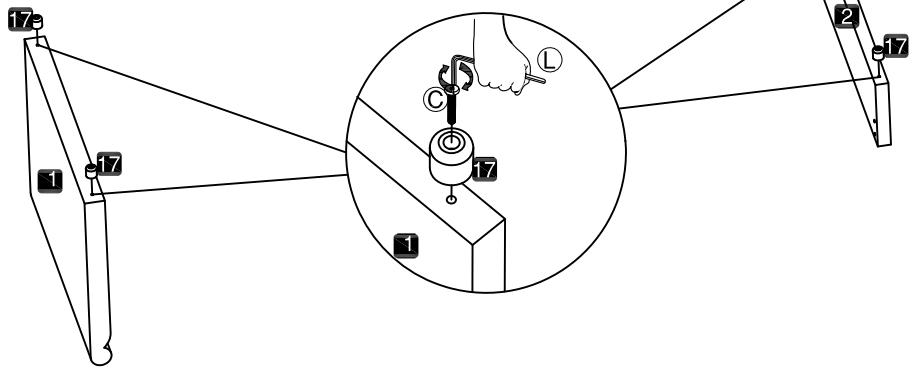

Hardware List-Liste du matériel

A X20  M8x20mm	B X20  M8x45mm	C X4  M6x40mm	D X6  M6x30mm	E X36  4.0x20mm
F X32  5.0x50mm	G X32 	H X16 	L X1 	

A  (M8x20mm)	B  (M8x45mm)
---	--

Please note that the shapes of screws A and B are similar. Please install according to the instructions and distinguish them!

Notez que les vis C et D ont des formes similaires. Veuillez les installer en suivant les instructions pour les séparer!

1

L x 1

C x 4

M6x40mm

2

L x 1

A x 4

M8x20mm

3

L x 1

H x 8

B x 8

M8x45mm

4

L x 1

A x 8

M8x20mm

The head and end of the bed are interchangeable.

7

L x 1

H x 8

E x 4

4.0x20mm