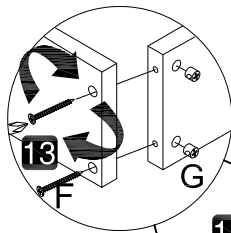

Hardware List-Liste du matériel

A X20  M8x20mm	B X20  M8x45mm	C X4  M6x40mm	D X6  M6x30mm	E X36  4.0x20mm
F X32  5.0x50mm	G X32 	H X16 	L X1 	

A  (M8x20mm)	B  (M8x45mm)
---	--

Please note that the shapes of screws A and B are similar. Please install according to the instructions and distinguish them!

B x 8

M8x45mm

choose A

or

choose B

B x 8

(M8x45mm)

A x 0

(M8x20mm)

8

choose B

or

choose A

9

F x 16

5.0x50mm

G x 16

x 2

10

E x32

4.0x20mm

F x16

5.0x50mm

G x16