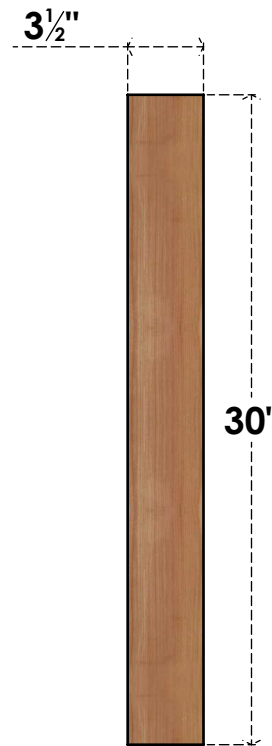

BRC04X30X30TRA00SWR

3 1/2"W X 30"D X 30"H TRADITIONAL SMOOTH BRACE, WESTERN RED CEDAR

SIDE

FRONT

EKENA MILLWORK
 2300 WEST MAIN ST.
 CLARKSVILLE, TX 75426
 TOLL FREE: 866-607-0453
 WWW.EKENAMILLWORK.COM

NOTES

1. INSTALLATION TO BE COMPLETED IN ACCORDANCE WITH MANUFACTURER'S SPECIFICATIONS.
2. DRAWING MAY NOT BE TO SCALE
3. THIS DRAWING IS INTENDED FOR DESIGN AND PLANNING PURPOSES ONLY.
4. ALL INFORMATION CONTAINED HEREIN WAS CURRENT AT THE TIME OF DEVELOPMENT BUT MUST BE REVIEWED AND APPROVED BY THE PRODUCT MANUFACTURER TO BE CONSIDERED ACCURATE.
5. PRODUCTS ARE NOT KILN DRIED. THIS ITEM IS UNIQUE AND WILL CONTAIN THE NATURAL VARIATIONS THAT THE WOOD SPECIES OFFERS. THIS MAY RESULT IN VARIATIONS UP TO 1/4"