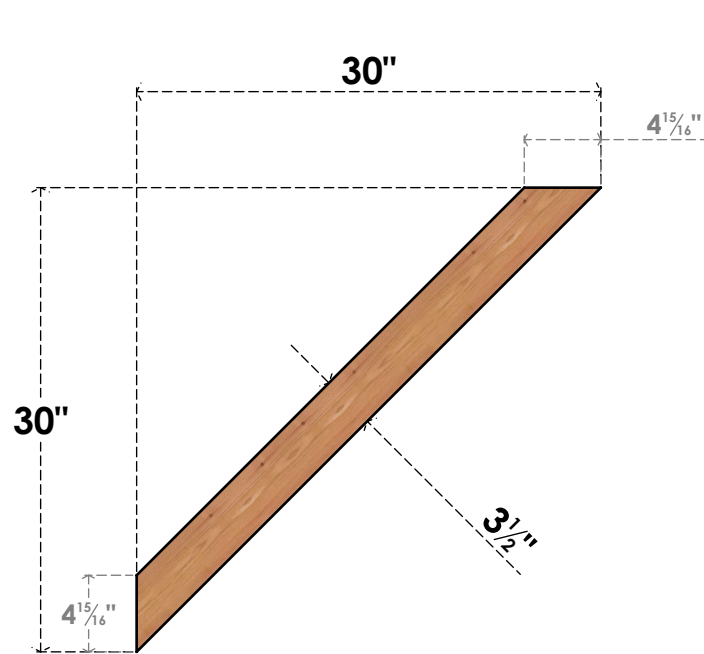

BRC04X30X30TRA00SWR

3 1/2"W X 30"D X 30"H TRADITIONAL SMOOTH BRACE, WESTERN RED CEDAR

SIDE

FRONT

EKENA MILLWORK
 2300 WEST MAIN ST.
 CLARKSVILLE, TX 75426
 TOLL FREE: 866-607-0453
 WWW.EKENAMILLWORK.COM

NOTES