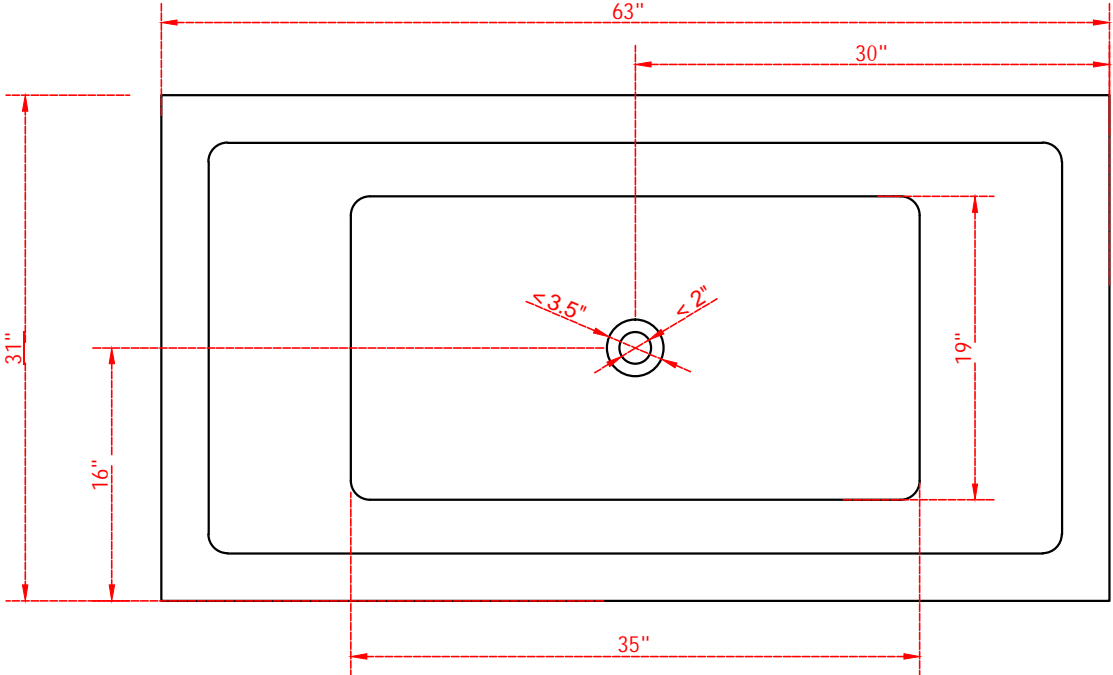

ACRYLIC FREESTANDING TUB
Model: Massimo

FEATURES

- Product Finish:Glossy White
- Overflow Hole:Yes
- Material:Acrylic
- Length:63"
- Width:31"
- Height:25"
- Tub Interior Length:35"
- Tub Interior Width:19"
- Water Depth to Rim:18"
- Water Depth to Overflow:15"
- Tap Deck:No
- Drain included:Yes
- Drain Placement:Center
- Faucet Included:No
- Faucet Drillings:No Drillings
- Water Capacity Without/With Overflow:
 (Gallons):92/79
- Built-In Adjusters:Yes
- Tub Weight Uncrated (LBS):132
- Tub Weight Crated (LBS):152