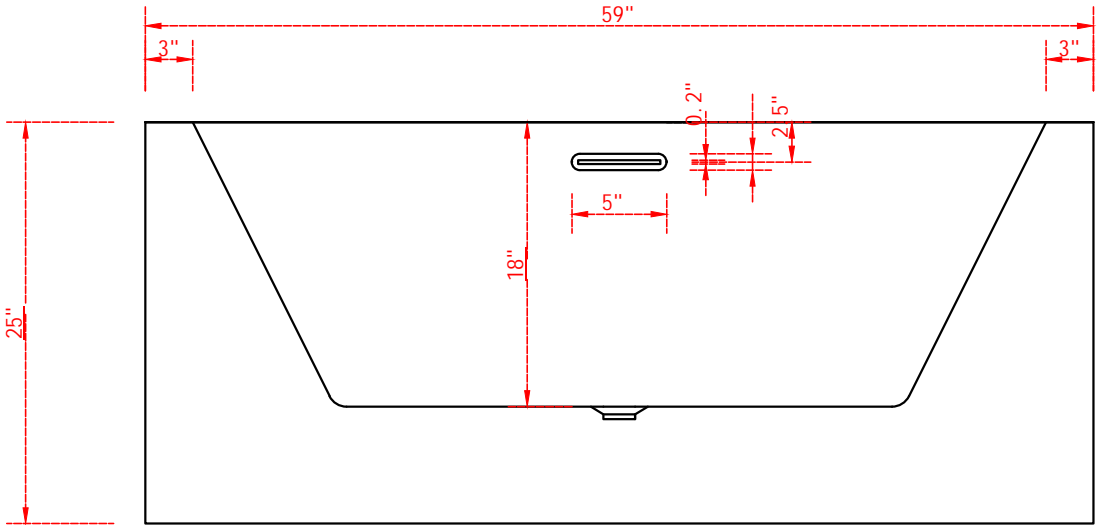

ACRYLIC FREESTANDING TUB
Model: Massimo

FEATURES

- Product Finish:Glossy White
- Overflow Hole:Yes
- Material:Acrylic
- Length:63"
- Width:31"
- Height:25"
- Tub Interior Length:35"
- Tub Interior Width:19"
- Water Depth to Rim:18"
- Water Depth to Overflow:15"
- Tap Deck:No
- Drain included:Yes
- Drain Placement:Center
- Faucet Included:No
- Faucet Drillings:No Drillings
- Water Capacity Without/With Overflow:
 (Gallons):92/79
- Built-In Adjusters:Yes
- Tub Weight Uncrated (LBS):132
- Tub Weight Crated (LBS):152