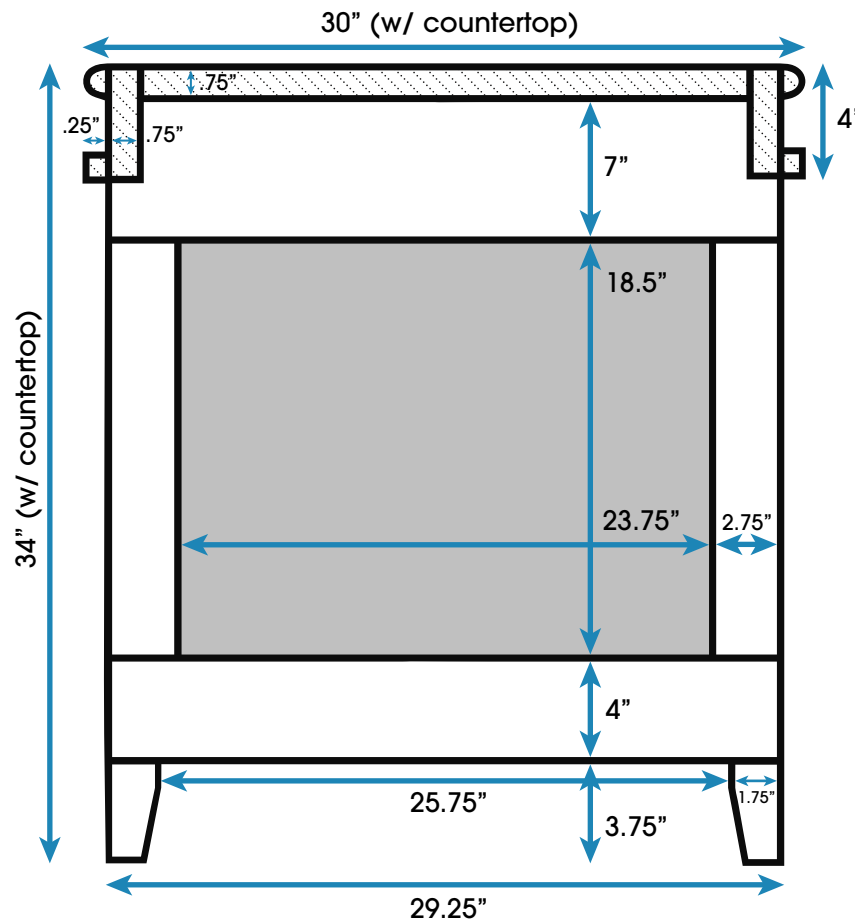

Kensington 30-inch Bath Vanity (Back View)

**All measurements are approximate and rounded to the nearest quarter inch
Please allow for a slight margin of error**