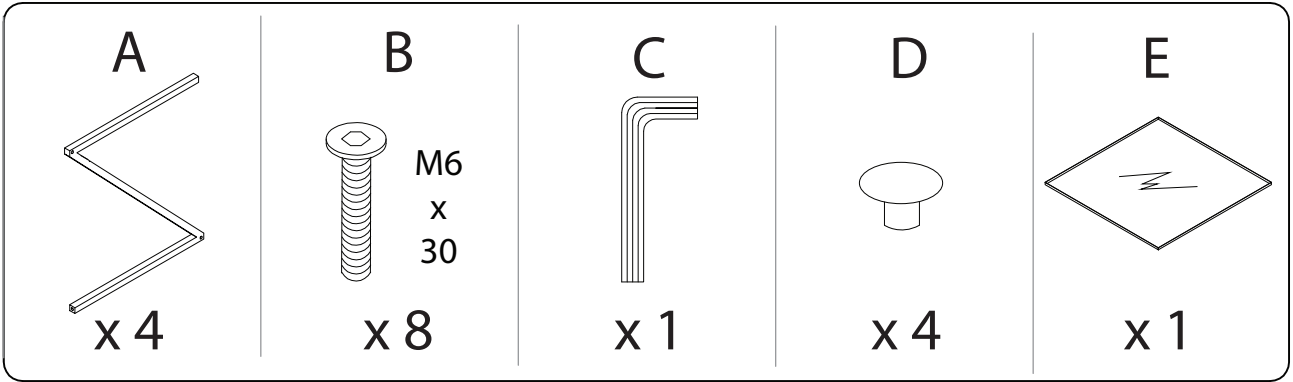

An icon showing an L-shaped metal bracket inside a circle, and a power drill with a diagonal line through it, indicating that a drill is not to be used.	A warning triangle icon with an exclamation mark inside.	A clock icon showing approximately 10:10.
An icon showing a rectangular block on a textured surface inside a circle, and a rectangular block with a double-headed arrow and a diagonal line through it, indicating a specific measurement or warning.	A warning triangle icon with an exclamation mark inside.	A simple icon of a person.

20'

1

1

2