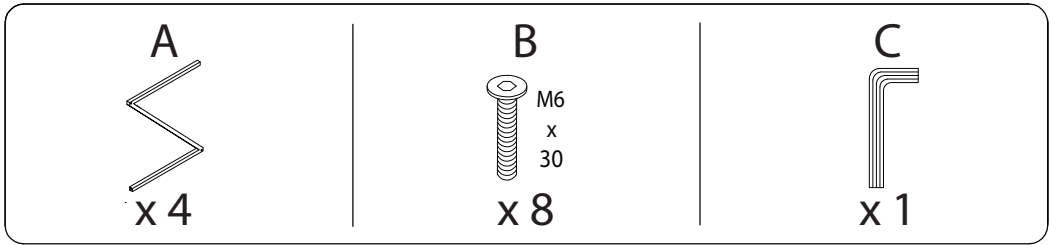

An icon showing an L-shaped metal bracket inside a circle, and a power drill with a diagonal line through it, indicating that a drill is not to be used.	A warning triangle icon with an exclamation mark inside.	A clock icon showing approximately 10:10.
An icon showing a rectangular block on a textured surface inside a circle, and a rectangular block with a double-headed arrow and a diagonal line through it, indicating a specific measurement or warning.	A warning triangle icon with an exclamation mark inside.	A simple icon of a person.

20'

1

1

2