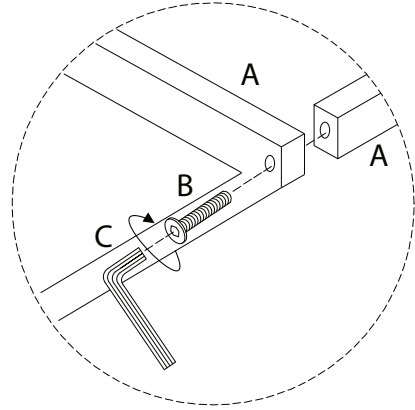

An icon showing an L-shaped metal bracket inside a circle, and a power drill with a diagonal line through it, indicating that a drill is not to be used.	A warning triangle icon with an exclamation mark inside.	A clock icon showing approximately 10:10.
An icon showing a rectangular block on a textured surface inside a circle, and a rectangular block with a double-headed arrow and a diagonal line through it, indicating a specific measurement or warning.	A warning triangle icon with an exclamation mark inside.	A simple icon of a person.

20'

1

1

2