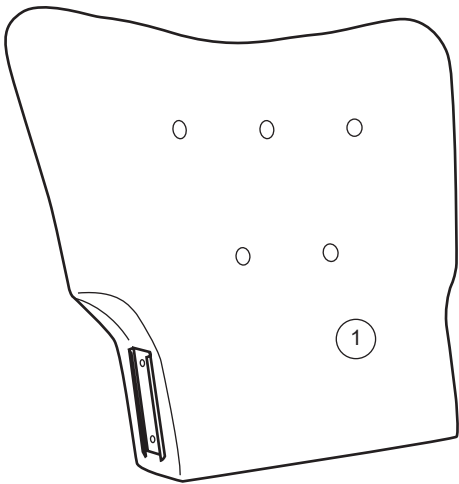

Estimated Time for Assembly

05:00 - 10:00

Weight Limitation

330 lb

Tools Needed

All necessary tools are included in the package.

PACKAGE CONTENT

2x