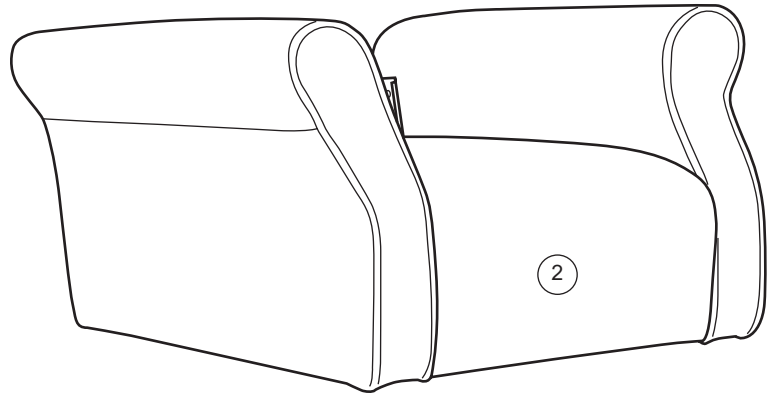

Estimated Time for Assembly

05:00 - 10:00

Weight Limitation

330 lb

Tools Needed

All necessary tools are included in the package.

PACKAGE CONTENT

2x