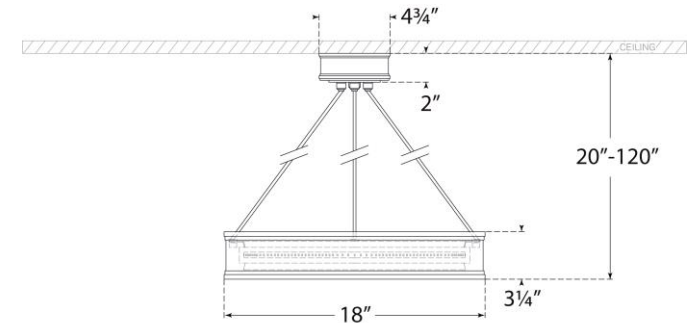

TEAR SHEET

Connery 18" Ring Chandelier

Item # CHC 1612AB

Designer: Chapman & Myers

O/A Height: 15.5" - 120"

Fixture Height: 3.25"

Width: 18"

Canopy: 4.75" Round

Finishes: AB, BZ, PN, WHT

Socket: Dedicated LED

Wattage: 28w (2100lm)

Weight: 12 Pounds

Note: Height Not Adjustable After Installation

Front View

Bottom View