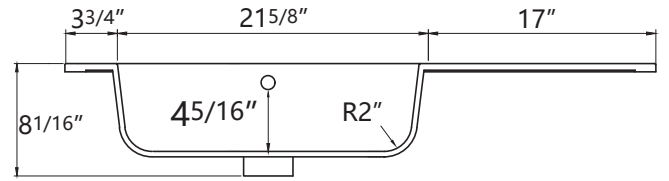

DIMENSION DETAILS

BATHROOM VANITY

Email: bestgoservice@126.com

Hotline: 626 679 3588

PRODUCT
INSTRUCTION
VIDEO

RIO 42"

COUNTERTOP SIZE

Top View

Front View

Side View

VANITY SIZE

Front View

Side View