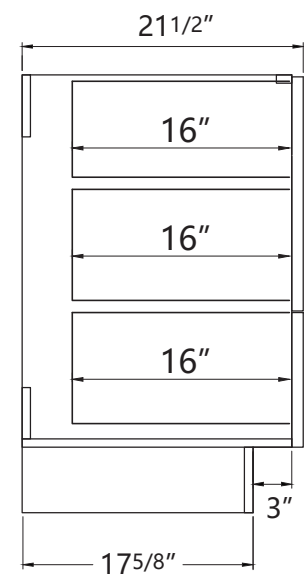

DIMENSION DETAILS

BATHROOM VANITY

Email: bestgoservice@126.com

Hotline: 626 679 3588

PRODUCT
INSTRUCTION
VIDEO

RIO 42"

COUNTERTOP SIZE

Top View

Front View

Side View

VANITY SIZE

Front View

Side View