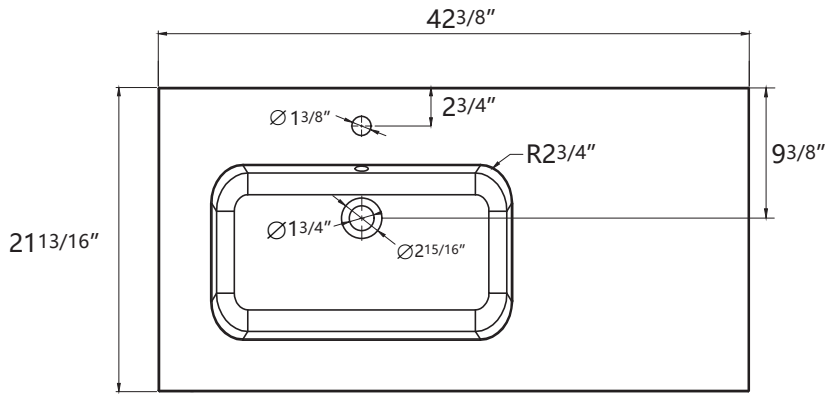

DIMENSION DETAILS

BATHROOM VANITY

Email: bestgoservice@126.com

Hotline: 626 679 3588

PRODUCT
INSTRUCTION
VIDEO

RIO 42"

COUNTERTOP SIZE

Top View

Front View

Side View

VANITY SIZE

Front View

Side View