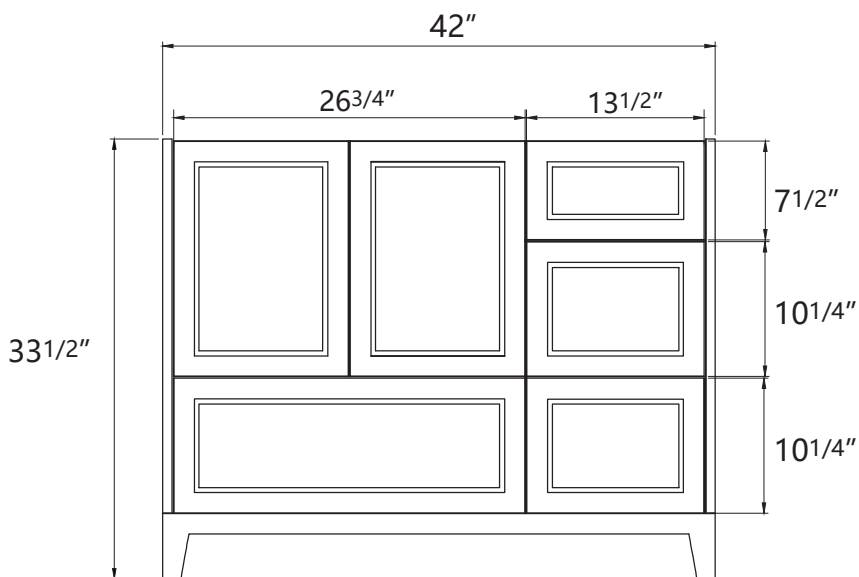

DIMENSION DETAILS

BATHROOM VANITY

Email: bestgoservice@126.com

Hotline: 626 679 3588

PRODUCT
INSTRUCTION
VIDEO

RIO 42"

COUNTERTOP SIZE

Top View

Front View

Side View

VANITY SIZE

Front View

Side View