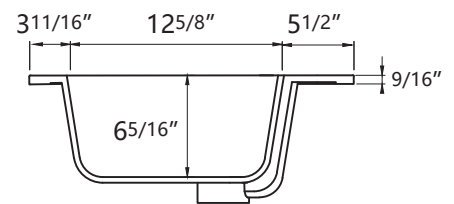

DIMENSION DETAILS

BATHROOM VANITY

Email: bestgoservice@126.com

Hotline: 626 679 3588

PRODUCT
INSTRUCTION
VIDEO

RIO 42"

COUNTERTOP SIZE

Top View

Front View

Side View

VANITY SIZE

Front View

Side View