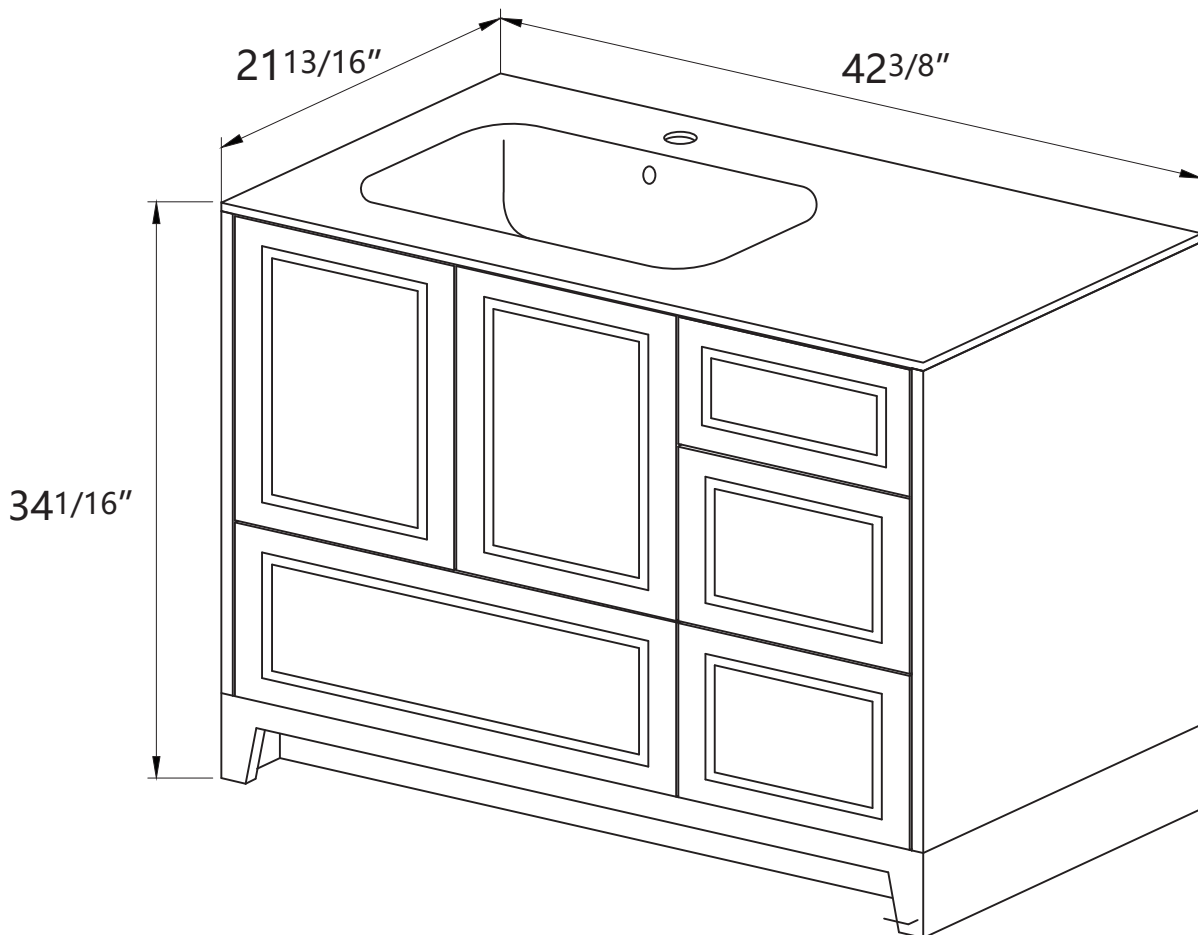

DIMENSION DETAILS

BATHROOM VANITY

Email: bestgoservice@126.com

Hotline: 626 679 3588

PRODUCT
INSTRUCTION
VIDEO

RIO 42"

COUNTERTOP SIZE

Top View

Front View

Side View

VANITY SIZE

Front View

Side View