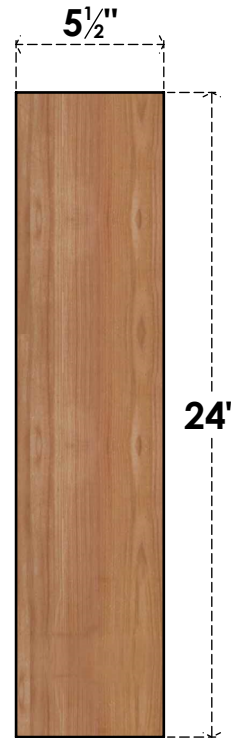

BRC06X18X24TRA00SWR

5 1/2"W X 18"D X 24"H TRADITIONAL SMOOTH BRACE, WESTERN RED CEDAR

SIDE

FRONT

EKENA MILLWORK
 2300 WEST MAIN ST.
 CLARKSVILLE, TX 75426
 TOLL FREE: 866-607-0453
 WWW.EKENAMILLWORK.COM

NOTES