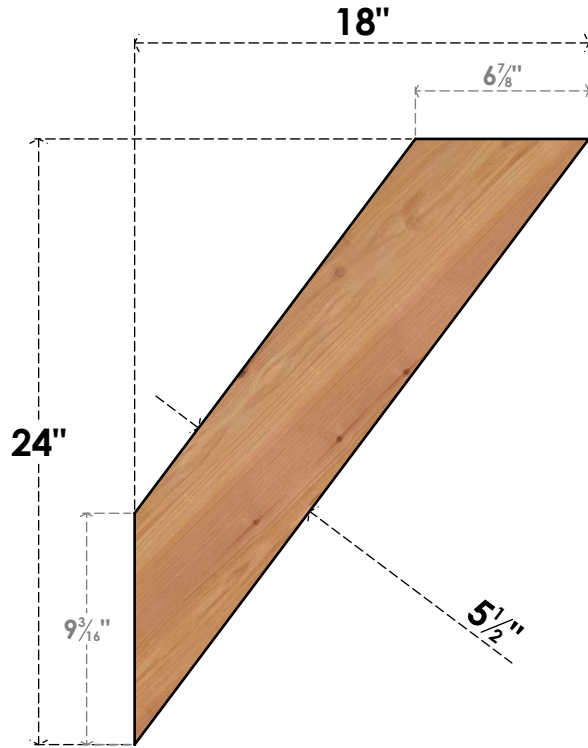

BRC06X18X24TRA00SWR

5 1/2"W X 18"D X 24"H TRADITIONAL SMOOTH BRACE, WESTERN RED CEDAR

SIDE

FRONT

EKENA MILLWORK
 2300 WEST MAIN ST.
 CLARKSVILLE, TX 75426
 TOLL FREE: 866-607-0453
 WWW.EKENAMILLWORK.COM

NOTES