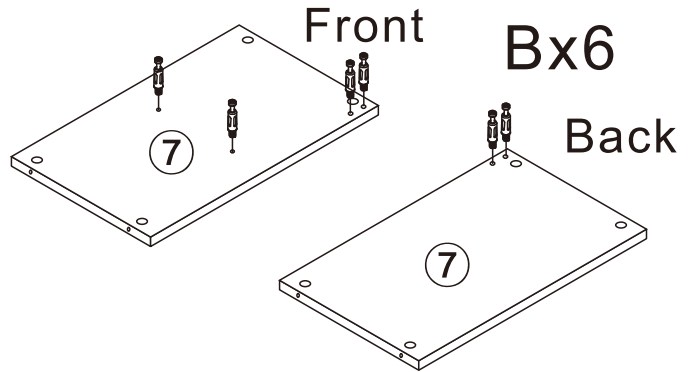

1

B	92PCS
6*28mm