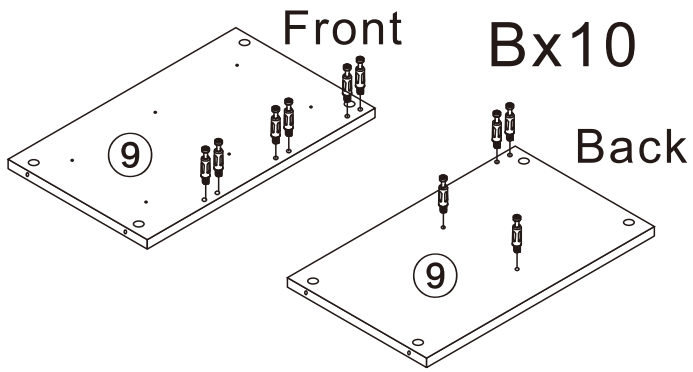

1

B	92PCS
6*28mm