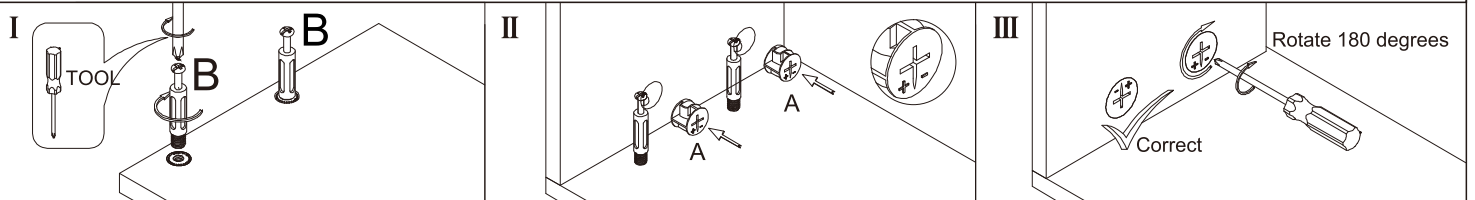

805#

Multi Function Desk

Left and right interchangeability

W1420-2480MM

Installation Instructions

Notes: Don't tighten screws completely at first, just in case parts were assembled wrongly and need disassemble. Tighten screws at last when all parts are put together.

Disassembly and installation of accessories

A 92PCS  15*10mm	B 92PCS  6*28mm	C 36PCS  3.5*14mm	D 3PCS  Three-section Rail	E 12PCS  3.5*40mm	F 4PCS 	G 12PCS  φ 15mm	 Tools Recommended
H 2PCS  8*30mm	I 16PCS  4*12mm						