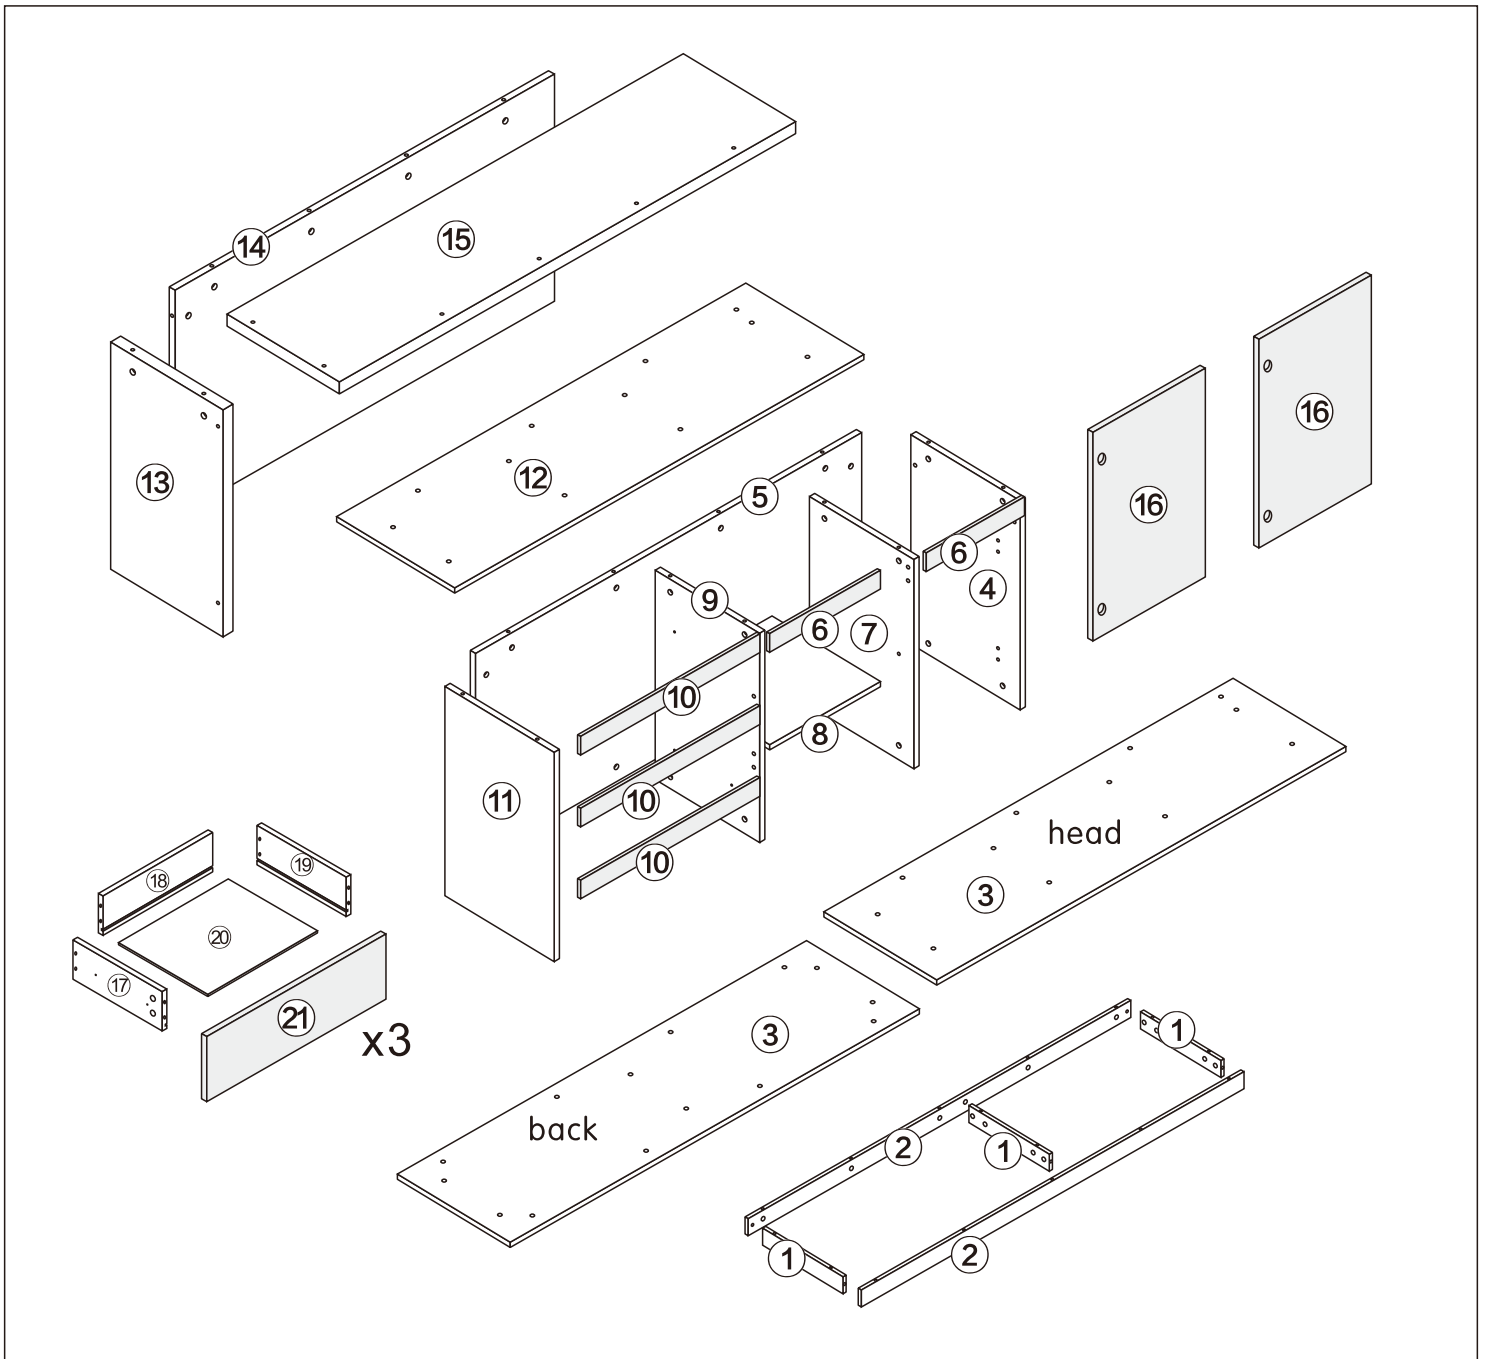

805#

Multi Function Desk

Left and right interchangeability

W1420-2480MM

Installation Instructions

Notes: Don't tighten screws completely at first, just in case parts were assembled wrongly and need disassemble. Tighten screws at last when all parts are put together.

Disassembly and installation of accessories

A 92PCS  15*10mm	B 92PCS  6*28mm	C 36PCS  3.5*14mm	D 3PCS  Three-section Rail	E 12PCS  3.5*40mm	F 4PCS 	G 12PCS  φ 15mm	 Tools Recommended
H 2PCS  8*30mm	I 16PCS  4*12mm						

<p>1</p>  <p>3PCS</p>	<p>2</p>  <p>2PCS</p>
<p>3</p>  <p>1PCS</p>	<p>4</p>  <p>1PCS</p>
<p>5</p>  <p>1PCS</p>	<p>6</p>  <p>2PCS</p>
<p>7</p>  <p>1PCS</p>	<p>8</p>  <p>1PCS</p>
<p>9</p>  <p>1PCS</p>	<p>10</p>  <p>3PCS</p>