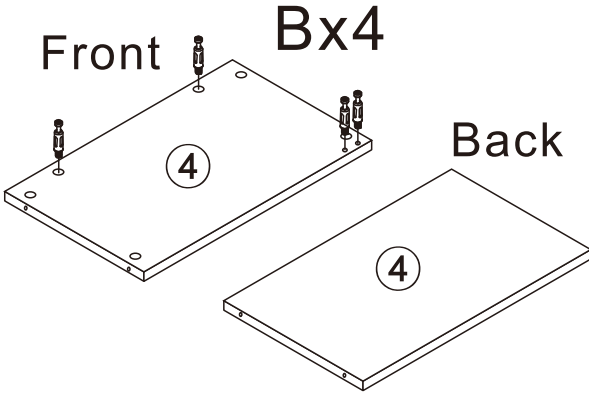

1

B	92PCS
6*28mm