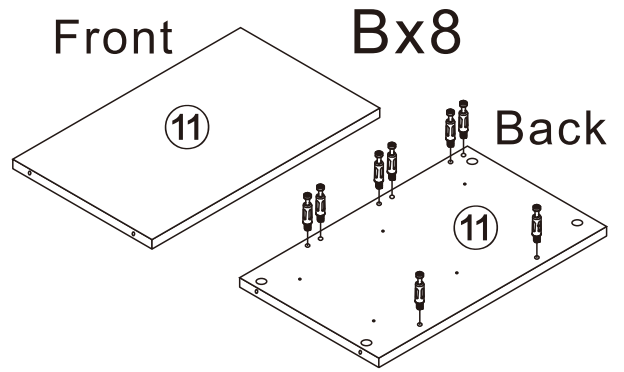

1

B	92PCS
6*28mm