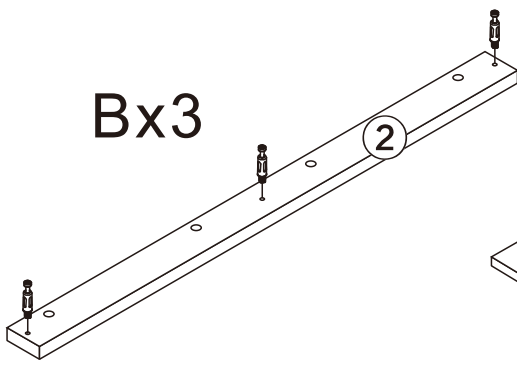

1

B	92PCS
6*28mm