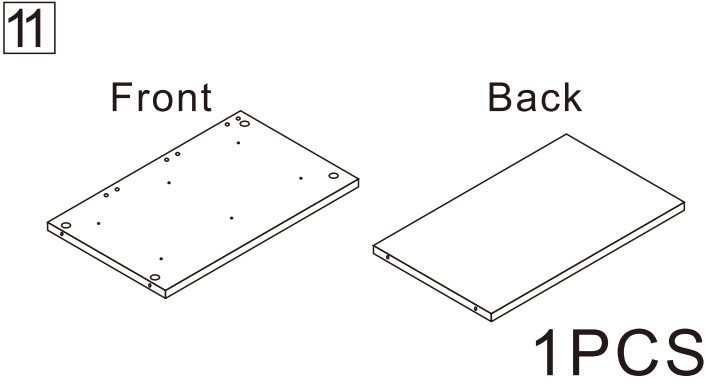

805#

Multi Function Desk

Left and right interchangeability

W1420-2480MM

Installation Instructions

Notes: Don't tighten screws completely at first, just in case parts were assembled wrongly and need disassemble. Tighten screws at last when all parts are put together.

Disassembly and installation of accessories

A 92PCS  15*10mm	B 92PCS  6*28mm	C 36PCS  3.5*14mm	D 3PCS  Three-section Rail	E 12PCS  3.5*40mm	F 4PCS 	G 12PCS  φ 15mm	 Tools Recommended
H 2PCS  8*30mm	I 16PCS  4*12mm						

<p>1</p>  <p>3PCS</p>	<p>2</p>  <p>2PCS</p>
<p>3</p>  <p>1PCS</p>	<p>4</p>  <p>1PCS</p>
<p>5</p>  <p>1PCS</p>	<p>6</p>  <p>2PCS</p>
<p>7</p>  <p>1PCS</p>	<p>8</p>  <p>1PCS</p>
<p>9</p>  <p>1PCS</p>	<p>10</p>  <p>3PCS</p>