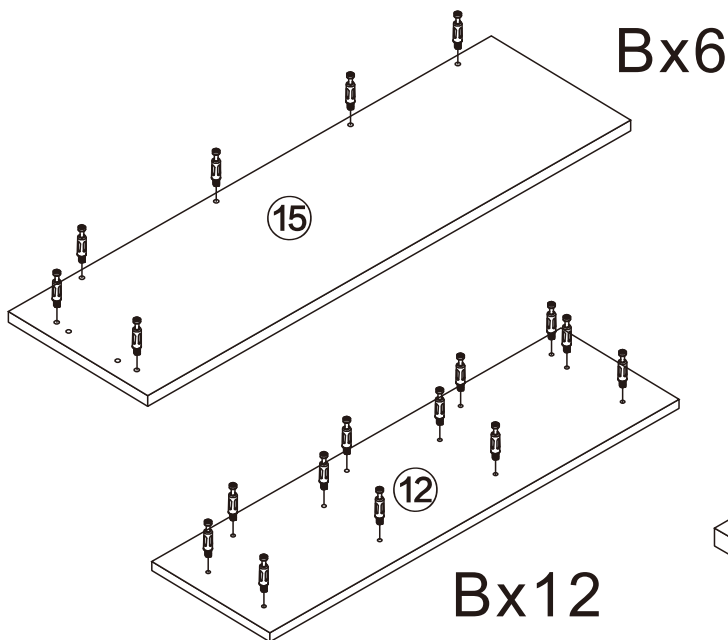

1

B	92PCS
6*28mm