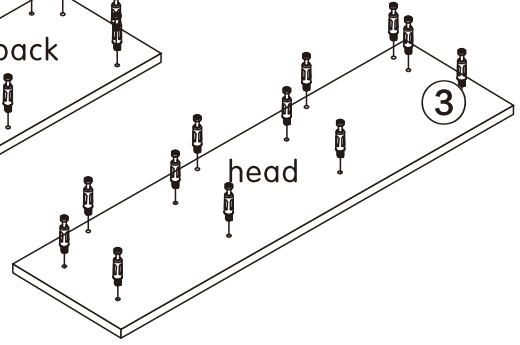

1

B	92PCS
6*28mm