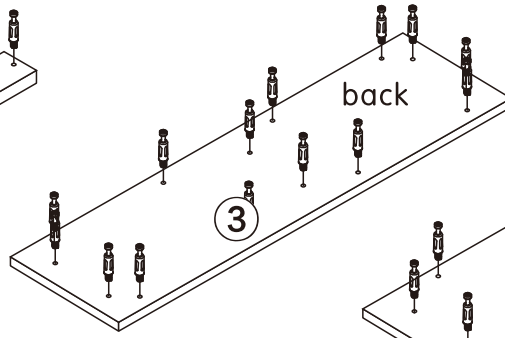

1

B	92PCS
6*28mm