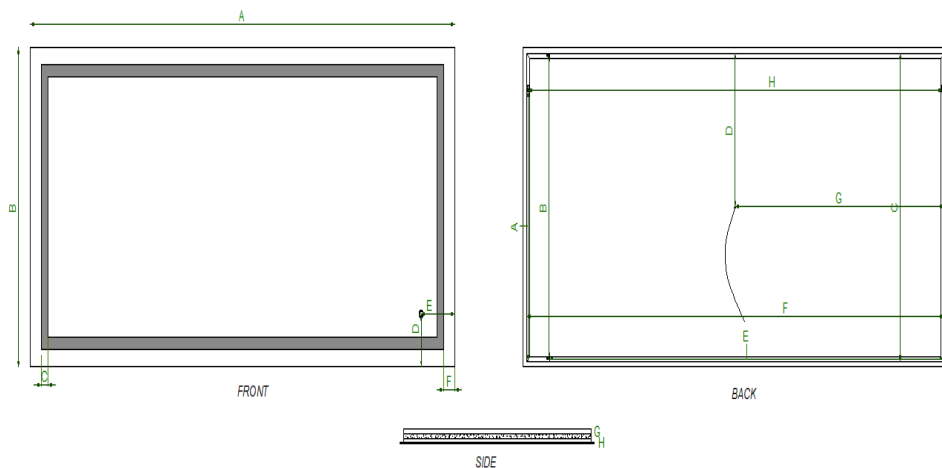

72" x 32" LED Vanity Mirror

ICON 7032

b -IVANEEES

FEATURES

- Integrated touch sensor control with memory
- Energy efficient LED lighting 3000-6000K
- CRI 90+
- Integrated Defogger

CONSTRUCTION

- Quality polished edge mirror
- Single phase wire installation, silver backed, copper free
- Construction for surface mounting
- Includes installation hardware

TECHNICAL INFORMATION

Size	70"x32"
MPN	MR016-7032
SKU	IVA-JAS1005-7032
CCT	3000 - 6000K
CRI	>90
Lumens	7299 LM
Input Voltage	100-120VAC
LED/ Meter	9.6
Wattage	82 W

DIMENSIONS

FRONT & SIDE

A	B	C	D	E	F	G	H
70	32	1 3/16	5 5/16	5 1/2	1 3/4	1 3/8	3/16