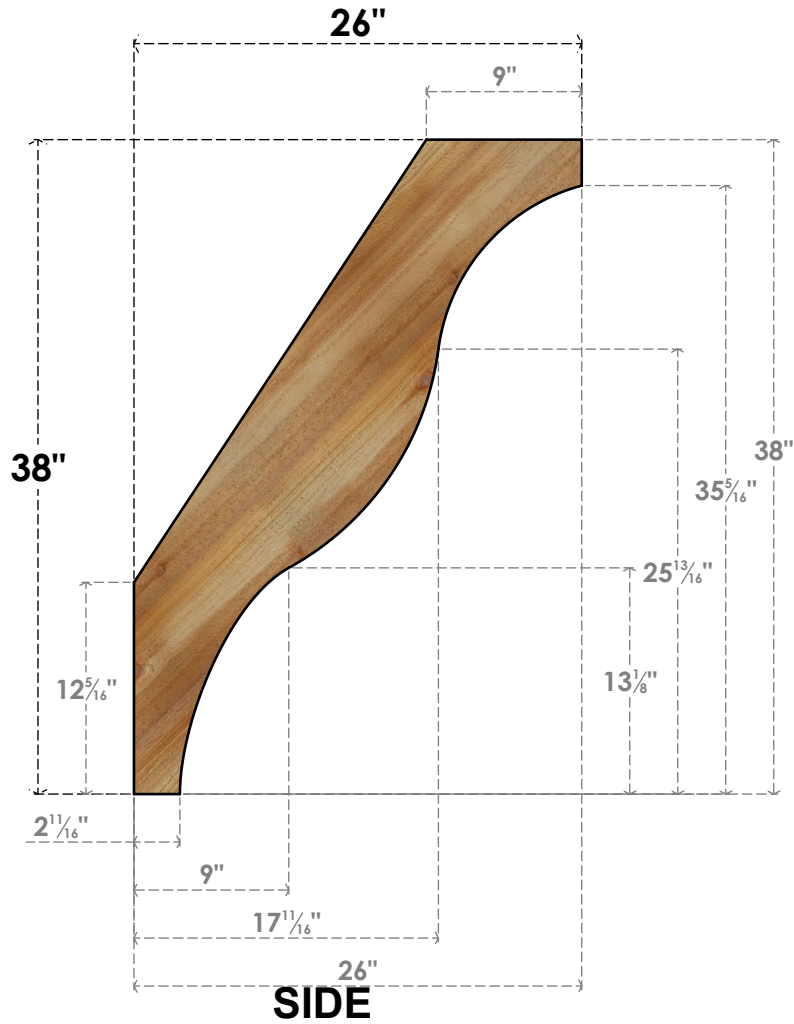

BRC06X26X38FST00RWR

6"W X 26"D X 38"H FUNSTON ROUGH SAWN BRACE, WESTERN RED CEDAR

EKENA MILLWORK
 2300 WEST MAIN ST.
 CLARKSVILLE, TX 75426
 TOLL FREE: 866-607-0453
 WWW.EKENAMILLWORK.COM

NOTES

1. INSTALLATION TO BE COMPLETED IN ACCORDANCE WITH MANUFACTURER'S SPECIFICATIONS.
2. DRAWING MAY NOT BE TO SCALE
3. THIS DRAWING IS INTENDED FOR DESIGN AND PLANNING PURPOSES ONLY.
4. ALL INFORMATION CONTAINED HEREIN WAS CURRENT AT THE TIME OF DEVELOPMENT BUT MUST BE REVIEWED AND APPROVED BY THE PRODUCT MANUFACTURER TO BE CONSIDERED ACCURATE.
5. PRODUCTS ARE NOT KILN DRIED. THIS ITEM IS UNIQUE AND WILL CONTAIN THE NATURAL VARIATIONS THAT THE WOOD SPECIES OFFERS. THIS MAY RESULT IN VARIATIONS UP TO 1/4"