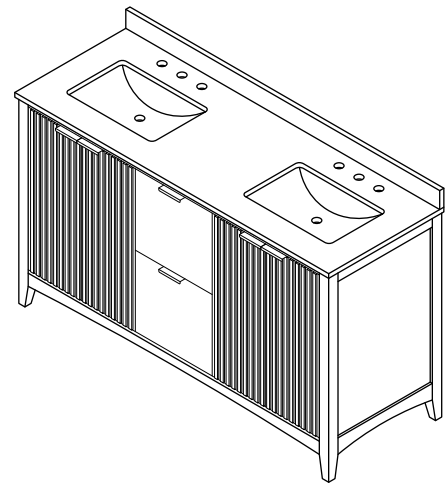

WYNDHAM COLLECTION

TOP VIEW OF VANITY CABINET

*Note: Due to high probability of breakage, the backsplash comes in two pieces, cut from the same piece. All measurements are $\pm 1/4$ ".

WC-9191-60-DBL
Quartz

WYNDHAM COLLECTION

Note: Side splash is reversible. Due to high probability of breakage, the backsplash comes in two pieces, cut from the same piece. All measurements are $\pm 1/4"$.

WC-QC3-60-DBL-TOP