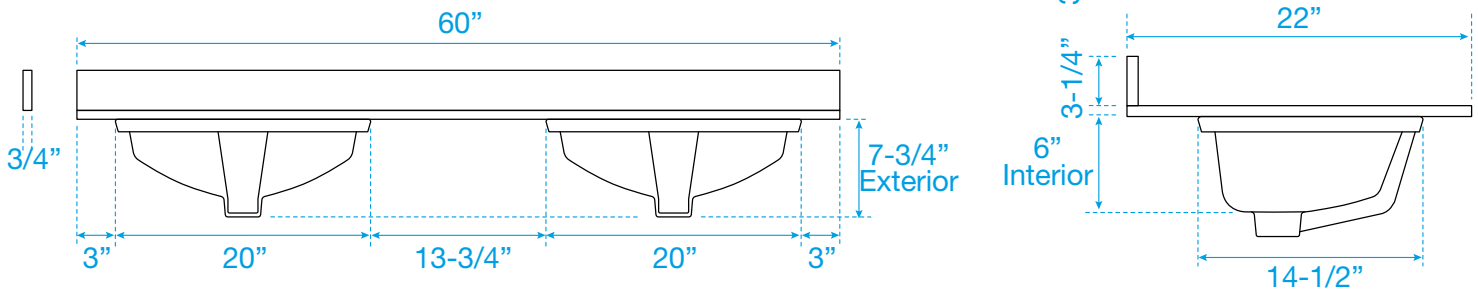

WYNDHAM COLLECTION

TOP VIEW OF VANITY CABINET

*Note: Due to high probability of breakage, the backsplash comes in two pieces, cut from the same piece. All measurements are $\pm 1/4$ ".

WC-9191-60-DBL
Quartz

WYNDHAM COLLECTION

Note: Side splash is reversible. Due to high probability of breakage, the backsplash comes in two pieces, cut from the same piece. All measurements are $\pm 1/4"$.

WC-QC3-60-DBL-TOP