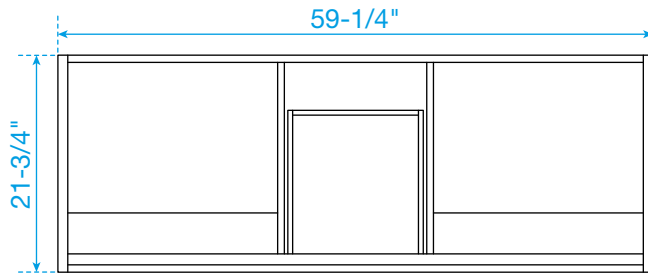

WYNDHAM COLLECTION

TOP VIEW OF VANITY CABINET

*Note: Due to high probability of breakage, the backsplash comes in two pieces, cut from the same piece. All measurements are $\pm 1/4$ ".

WC-9191-60-DBL
Quartz

WYNDHAM COLLECTION

Note: Side splash is reversible. Due to high probability of breakage, the backsplash comes in two pieces, cut from the same piece. All measurements are $\pm 1/4"$.

WC-QC3-60-DBL-TOP