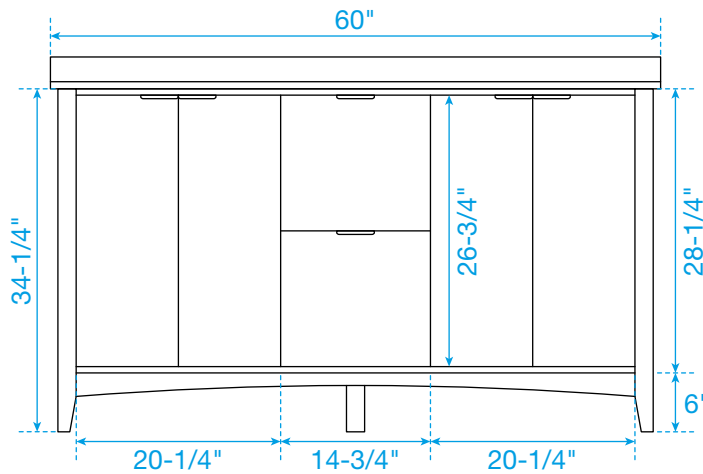

WYNDHAM COLLECTION

TOP VIEW OF VANITY CABINET

*Note: Due to high probability of breakage, the backsplash comes in two pieces, cut from the same piece. All measurements are $\pm 1/4$ ".

WC-9191-60-DBL
Quartz

WYNDHAM COLLECTION

Note: Side splash is reversible. Due to high probability of breakage, the backsplash comes in two pieces, cut from the same piece. All measurements are $\pm 1/4"$.

WC-QC3-60-DBL-TOP