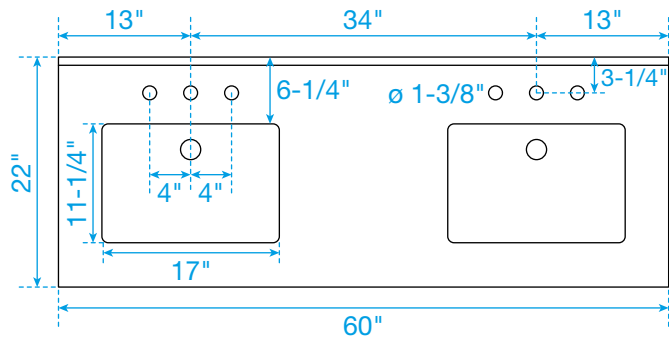

WYNDHAM COLLECTION

TOP VIEW OF VANITY CABINET

*Note: Due to high probability of breakage, the backsplash comes in two pieces, cut from the same piece. All measurements are $\pm 1/4$ ".

WC-9191-60-DBL
Quartz

WYNDHAM COLLECTION

Note: Side splash is reversible. Due to high probability of breakage, the backsplash comes in two pieces, cut from the same piece. All measurements are $\pm 1/4"$.

WC-QC3-60-DBL-TOP