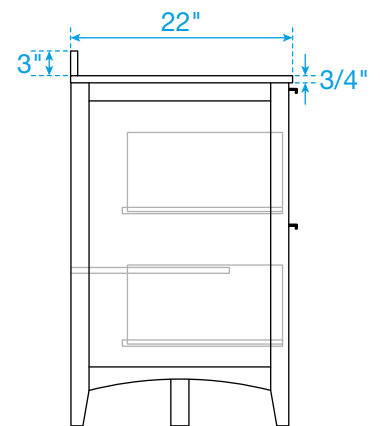

WYNDHAM COLLECTION

TOP VIEW OF VANITY CABINET

*Note: Due to high probability of breakage, the backsplash comes in two pieces, cut from the same piece. All measurements are $\pm 1/4$ ".

WC-9191-60-DBL
Quartz

WYNDHAM COLLECTION

Note: Side splash is reversible. Due to high probability of breakage, the backsplash comes in two pieces, cut from the same piece. All measurements are $\pm 1/4"$.

WC-QC3-60-DBL-TOP