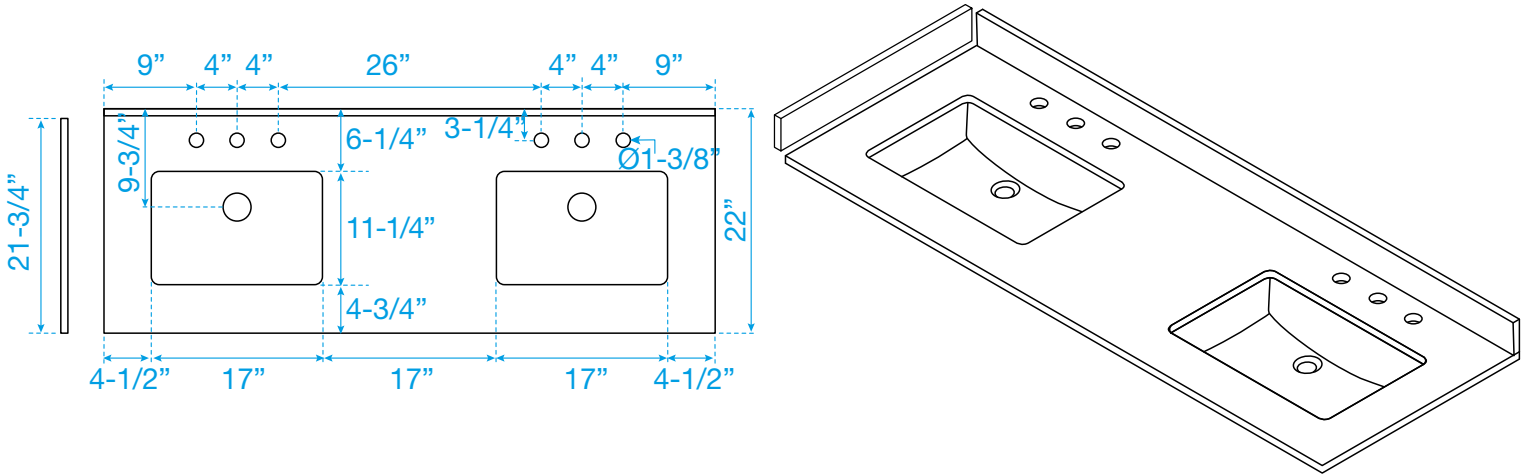

WYNDHAM COLLECTION

TOP VIEW OF VANITY CABINET

*Note: Due to high probability of breakage, the backsplash comes in two pieces, cut from the same piece. All measurements are $\pm 1/4$ ".

WC-9191-60-DBL
Quartz

WYNDHAM COLLECTION

Note: Side splash is reversible. Due to high probability of breakage, the backsplash comes in two pieces, cut from the same piece. All measurements are $\pm 1/4"$.

WC-QC3-60-DBL-TOP