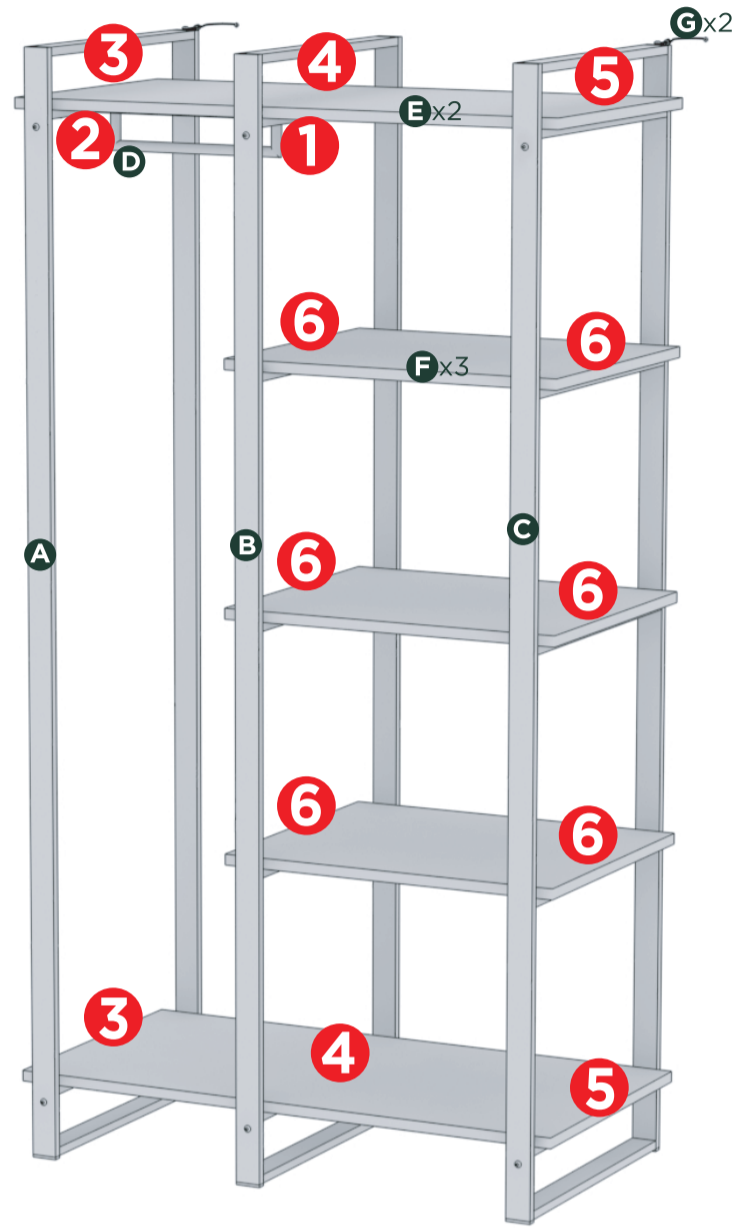

Easy as 1-2-3 Assembly Instruction

Numbers must Match for Secure Assembly

UTOIND-64A

Components

Return Policy

ZINUS believes you will absolutely love your new addition to your home, but if for some reason you want to return the product, please contact us directly before you decide to return your product to the retailer. Our Customer Service organization can answer most concerns and can assist you with any questions you may have about your new product.

Please visit Zinus.com for warranty information on your new product.

1

2

3

4

The wire rope can be fixed on the wall to prevent the product from falling out. Choose to use according to your actual situation.