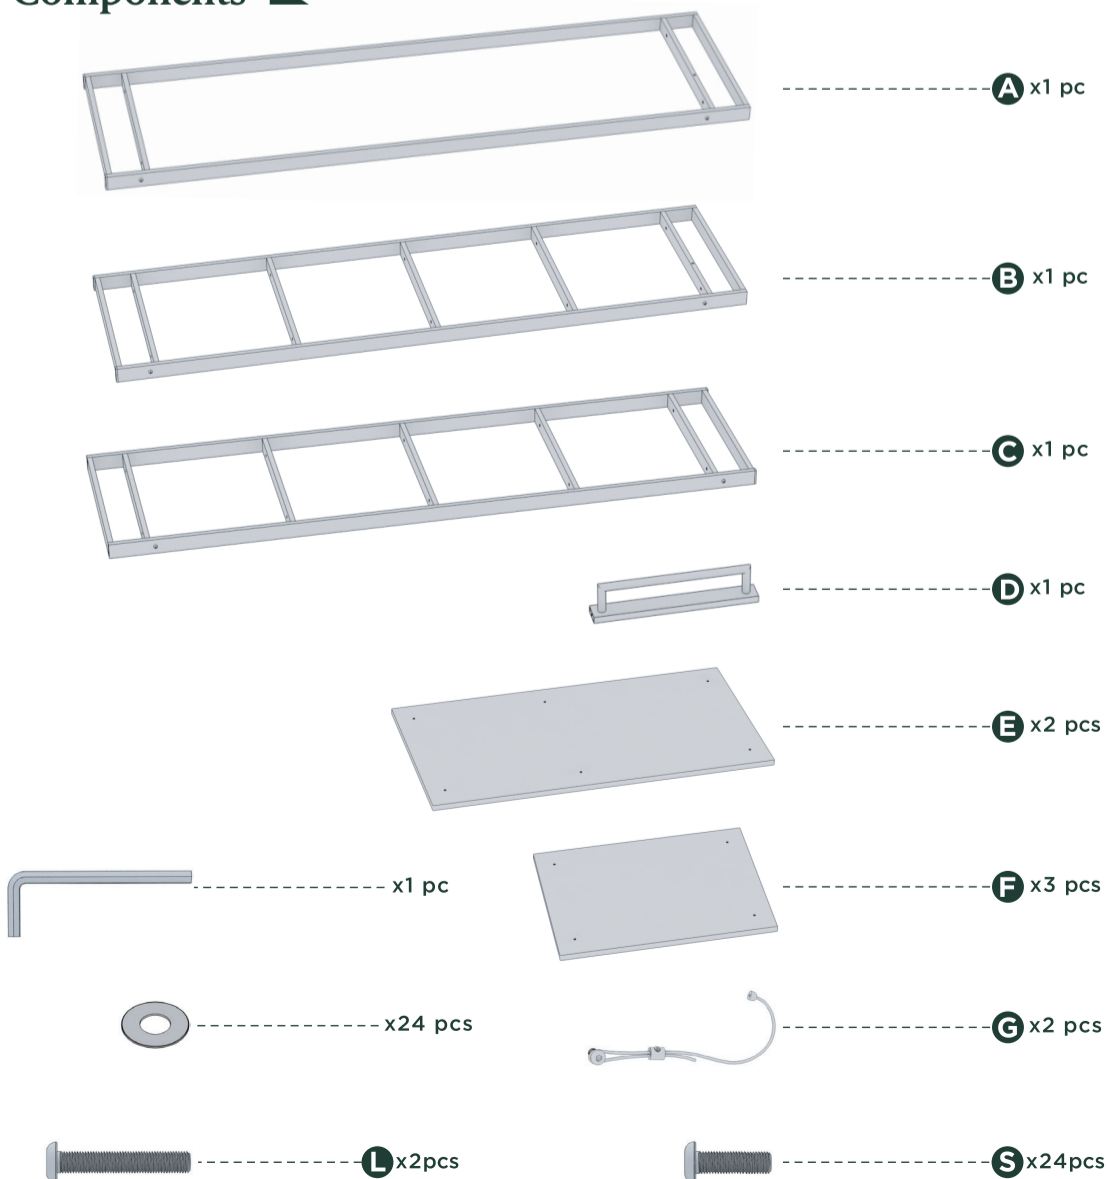

Easy as 1-2-3 Assembly Instruction

Numbers must Match for Secure Assembly

UTOIND-64A

Components

Return Policy

ZINUS believes you will absolutely love your new addition to your home, but if for some reason you want to return the product, please contact us directly before you decide to return your product to the retailer. Our Customer Service organization can answer most concerns and can assist you with any questions you may have about your new product.

Please visit Zinus.com for warranty information on your new product.

1

2

3

4

The wire rope can be fixed on the wall to prevent the product from falling out. Choose to use according to your actual situation.