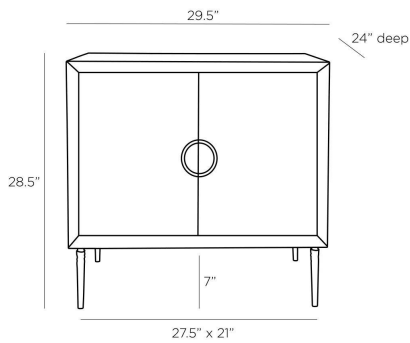

ARTERIOS

JONATHAN SIDE TABLE

5123
H: 28.5 IN, W: 29.5 IN, D: 24 IN,
Sable

The Jonathan Side Table exemplifies contemporary craftsmanship. A rich sable finished oak veneer sets the foundation of this piece. The two-door face is composed of a visually striking radial eucalyptus veneer pattern in a brindle finish, and serpentine-style antique brass handles add an Art Nouveau inspired element that ties this piece together. Soft closing cabinet doors reveal an adjustable shelf inside for ample storage space. The piece rests on four tapered, antique brass legs. Wood may vary.

APPEARANCE

Material	Oak Veneer, Eucalyptus Veneer, Brass
Finish	Sable, Brindle, Antique Brass
Finish Will Vary	Yes
Top Coat/Sealant	Yes

DIMENSIONS

Foot Print	W: 27.5 IN, D: 21 IN
Leg	H: 7 IN
Shelf	W: 28 IN, D: 20.5 IN
Diagonal Dimension	36.5 IN
Clearance	7 IN

SHIPPING

Shipping Requirements	TruckShip
Product Weight	88.16 lbs
Gross Weight 1	99.2 lbs
Shipping Box 1	H: 26.4 IN, L: 32.5 IN, W: 31.3 IN

ADDITIONAL INFO

Features	Anti-Tip Kit Included
Swatch Number	BWSW, SB2X2
Leg Or Foot Application	Glides