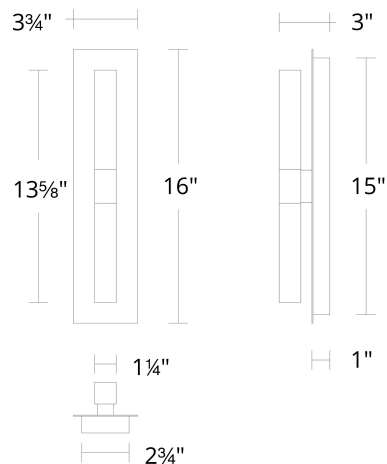

WAC LIGHTING

Camelot

Wall Sconce 3000K

Fixture Type: _____

Catalog Number: _____

Project: _____

Location: _____

Model & Size	Color Temp	Finish	LED Watts	LED Lumens	Delivered Lumens
WS-61216 16"	3000K	AB Aged Brass BK Black	10W	850	428

SPECIFICATIONS

Color Temp:	3000K
Input:	120 VAC, 50/60Hz
CRI:	90
Dimming:	ELV: 100-10% , TRIAC: 100-10%
Rated Life:	50000 Hours
Mounting:	Can be mounted on wall in all orientations
Standards:	ETL, cETL
	Damp Location Listed
Construction:	Iron body, etched acrylic diffuser

REPLACEMENT PARTS

HDW-LG22-WA - Hardware Pack

FINISHES:

Aged Brass

Black

LINE DRAWING:

WS-61216