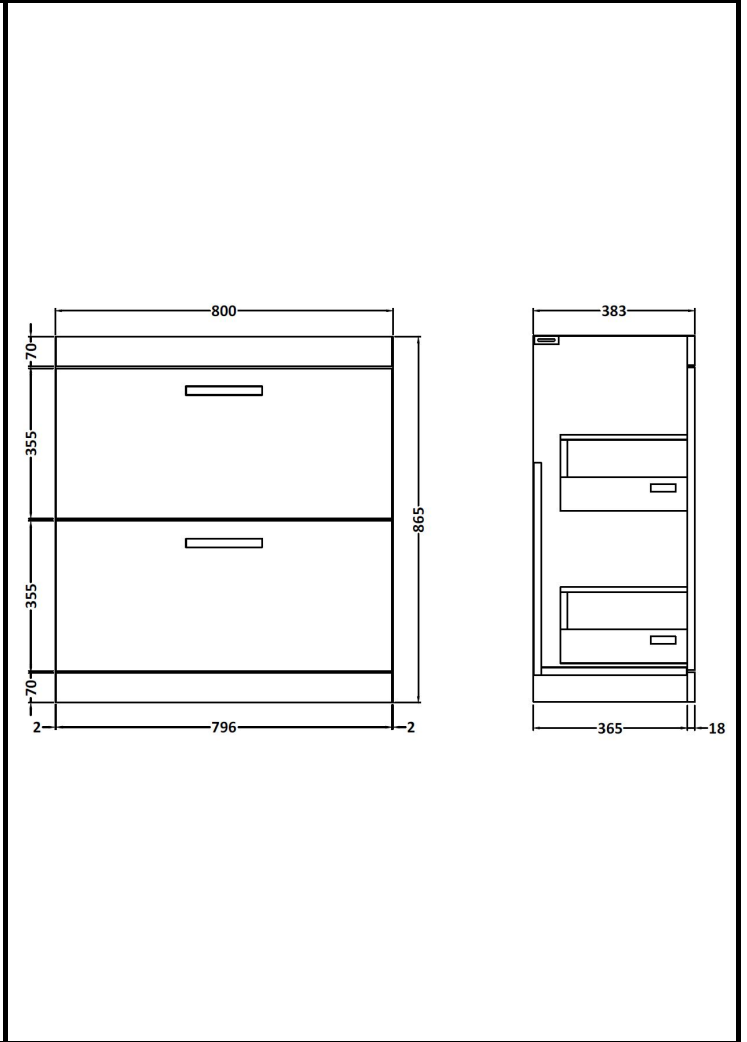

CUSTOMER DATA SHEET

DESCRIPTION: 800 Fs 2-Drawer Vanity With Basin B

CUSTOMER DATA SHEET - FURNITURE

DESCRIPTION: 800 Floor Standing 2-Drawer Basin Unit

PRODUCT DIMENSIONS

Height (mm)	Width (mm)	Depth (mm)	Nett Wgt Kg
865	800	383	38

PACKAGING DIMENSIONS

Height (mm)	Width (mm)	Depth (mm)	Gross Wgt Kg
405	820	885	38

PACKAGING DATA

Box Colour	Brown Cardboard Box - Printed		
Box Qty		Label Colour	White Label
Label Size	x	Label Qty	2

OUTER BOX DIMENSIONS (If Applicable)

CUSTOMER DATA SHEET - CERAMICS

DESCRIPTION: Basin 800mm

PRODUCT DIMENSIONS

Height (mm)	Width (mm)	Depth (mm)	Nett Wgt Kg
170	800	390	16.9

PACKAGING DIMENSIONS

Height (mm)	Width (mm)	Depth (mm)	Gross Wgt Kg
400	820	200	16.9

PACKAGING DATA

Box Colour	Brown Cardboard Box - Printed		
Box Qty	1	Label Colour	White Label
Label Size	100 x 50	Label Qty	2

OUTER BOX DIMENSIONS (If Applicable)

Height (mm)	Width (mm)	Depth (mm)	Gross Wgt Kg