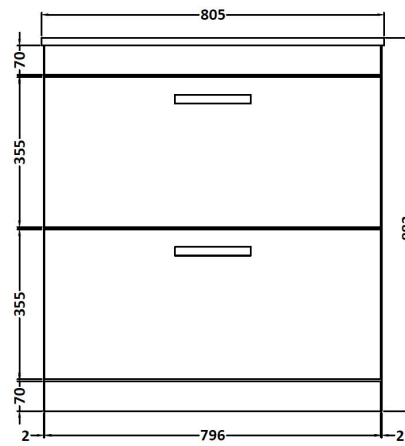

CUSTOMER DATA SHEET

DESCRIPTION: 800 Fs 2-Drawer Vanity With Basin B

CUSTOMER DATA SHEET - FURNITURE

DESCRIPTION: 800 Floor Standing 2-Drawer Basin Unit

PRODUCT DIMENSIONS

Height (mm)	Width (mm)	Depth (mm)	Nett Wgt Kg
865	800	383	38

PACKAGING DIMENSIONS

Height (mm)	Width (mm)	Depth (mm)	Gross Wgt Kg
405	820	885	38

PACKAGING DATA

Box Colour	Brown Cardboard Box - Printed		
Box Qty		Label Colour	White Label
Label Size	x	Label Qty	2

OUTER BOX DIMENSIONS (If Applicable)

CUSTOMER DATA SHEET - CERAMICS

DESCRIPTION: Basin 800mm

PRODUCT DIMENSIONS

Height (mm)	Width (mm)	Depth (mm)	Nett Wgt Kg
170	800	390	16.9

PACKAGING DIMENSIONS

Height (mm)	Width (mm)	Depth (mm)	Gross Wgt Kg
400	820	200	16.9

PACKAGING DATA

Box Colour	Brown Cardboard Box - Printed		
Box Qty	1	Label Colour	White Label
Label Size	100 x 50	Label Qty	2

OUTER BOX DIMENSIONS (If Applicable)

Height (mm)	Width (mm)	Depth (mm)	Gross Wgt Kg