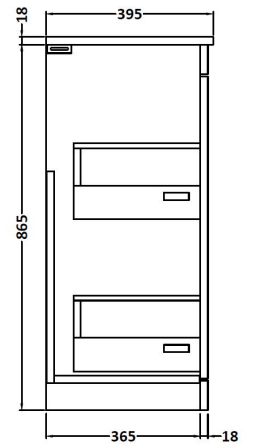

CUSTOMER DATA SHEET

DESCRIPTION: 800 Fs 2-Drawer Vanity With Basin B

CUSTOMER DATA SHEET - FURNITURE

DESCRIPTION: 800 Floor Standing 2-Drawer Basin Unit

PRODUCT DIMENSIONS

Height (mm)	Width (mm)	Depth (mm)	Nett Wgt Kg
865	800	383	38

PACKAGING DIMENSIONS

Height (mm)	Width (mm)	Depth (mm)	Gross Wgt Kg
405	820	885	38

PACKAGING DATA

Box Colour	Brown Cardboard Box - Printed		
Box Qty		Label Colour	White Label
Label Size	x	Label Qty	2

OUTER BOX DIMENSIONS (If Applicable)

Height (mm)	Width (mm)	Depth (mm)	Gross Wgt Kg

PRODUCT DETAILS

Country of Origin	China			
Fitting Instruction	No			
Constr' Method	Cam & Wood Dowel			
Cabinet Finish	MFC Painted Gloss			
Cab Thickness (mm)	16			
Drawer Included	Yes			
No of Shelves	0			
Hinge Inc'	Not Applicable			
Fixings Inc'	Yes			
Handle Inc'	Yes, Supplied			
Handle Type	Strap			
Certification	FSC	Yes	CE	N/A
Colour	Gloss White			
Constr' Type	Rigid			
Fascia Finish	Mdf Painted Gloss			
Fas Thickness (mm)	18			
Drawer Type	80mm High Metal S/C Inc Galler			
Hinge Type	Not Applicable			
Adjustable Legs	No, Not Required			
Handle Style	Contemporary			
Waste Shroud	Yes			

CUSTOMER DATA SHEET - CERAMICS

DESCRIPTION: Basin 800mm

PRODUCT DIMENSIONS

Height (mm)	Width (mm)	Depth (mm)	Nett Wgt Kg
170	800	390	16.9

PACKAGING DIMENSIONS

Height (mm)	Width (mm)	Depth (mm)	Gross Wgt Kg
400	820	200	16.9