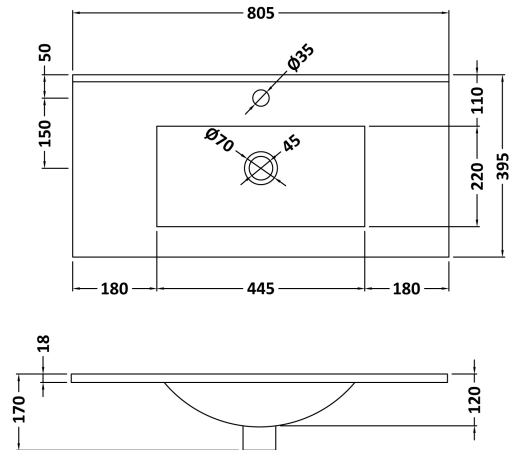

CUSTOMER DATA SHEET

DESCRIPTION: 800 Fs 2-Drawer Vanity With Basin B

CUSTOMER DATA SHEET - FURNITURE

DESCRIPTION: 800 Floor Standing 2-Drawer Basin Unit

PRODUCT DIMENSIONS

Height (mm)	Width (mm)	Depth (mm)	Nett Wgt Kg
865	800	383	38

PACKAGING DIMENSIONS

Height (mm)	Width (mm)	Depth (mm)	Gross Wgt Kg
405	820	885	38

PACKAGING DATA

Box Colour	Brown Cardboard Box - Printed		
Box Qty		Label Colour	White Label
Label Size	x	Label Qty	2

OUTER BOX DIMENSIONS (If Applicable)

CUSTOMER DATA SHEET - CERAMICS

DESCRIPTION: Basin 800mm

PRODUCT DIMENSIONS

Height (mm)	Width (mm)	Depth (mm)	Nett Wgt Kg
170	800	390	16.9

PACKAGING DIMENSIONS

Height (mm)	Width (mm)	Depth (mm)	Gross Wgt Kg
400	820	200	16.9

PACKAGING DATA

Box Colour	Brown Cardboard Box - Printed		
Box Qty	1	Label Colour	White Label
Label Size	100 x 50	Label Qty	2

OUTER BOX DIMENSIONS (If Applicable)

Height (mm)	Width (mm)	Depth (mm)	Gross Wgt Kg