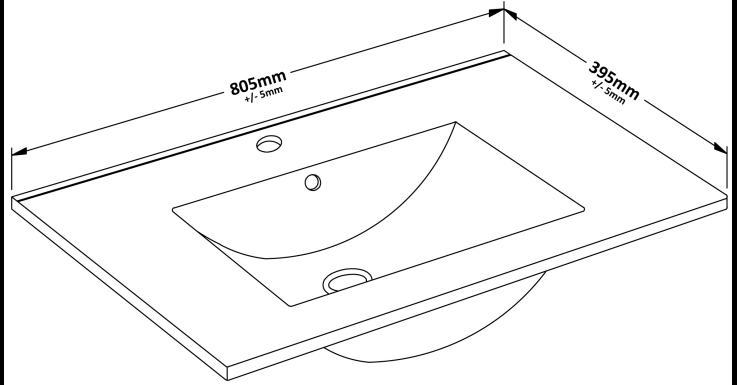

CUSTOMER DATA SHEET

DESCRIPTION: 800 Fs 2-Drawer Vanity With Basin B

CUSTOMER DATA SHEET - FURNITURE

DESCRIPTION: 800 Floor Standing 2-Drawer Basin Unit

PRODUCT DIMENSIONS

Height (mm)	Width (mm)	Depth (mm)	Nett Wgt Kg
865	800	383	38

PACKAGING DIMENSIONS

Height (mm)	Width (mm)	Depth (mm)	Gross Wgt Kg
405	820	885	38

PACKAGING DATA

Box Colour	Brown Cardboard Box - Printed		
Box Qty		Label Colour	White Label
Label Size	x	Label Qty	2

OUTER BOX DIMENSIONS (If Applicable)

Height (mm)	Width (mm)	Depth (mm)	Gross Wgt Kg

PRODUCT DETAILS

Country of Origin	China			
Fitting Instruction	No			
Constr' Method	Cam & Wood Dowel			
Cabinet Finish	MFC Painted Gloss			
Cab Thickness (mm)	16			
Drawer Included	Yes			
No of Shelves	0			
Hinge Inc'	Not Applicable			
Fixings Inc'	Yes			
Handle Inc'	Yes, Supplied			
Handle Type	Strap			
Certification	FSC	Yes	CE	N/A
Colour	Gloss White			
Constr' Type	Rigid			
Fascia Finish	Mdf Painted Gloss			
Fas Thickness (mm)	18			
Drawer Type	80mm High Metal S/C Inc Galler			
Hinge Type	Not Applicable			
Adjustable Legs	No, Not Required			
Handle Style	Contemporary			
Waste Shroud	Yes			

CUSTOMER DATA SHEET - CERAMICS

DESCRIPTION: Basin 800mm

PRODUCT DIMENSIONS

Height (mm)	Width (mm)	Depth (mm)	Nett Wgt Kg
170	800	390	16.9

PACKAGING DIMENSIONS

Height (mm)	Width (mm)	Depth (mm)	Gross Wgt Kg
400	820	200	16.9