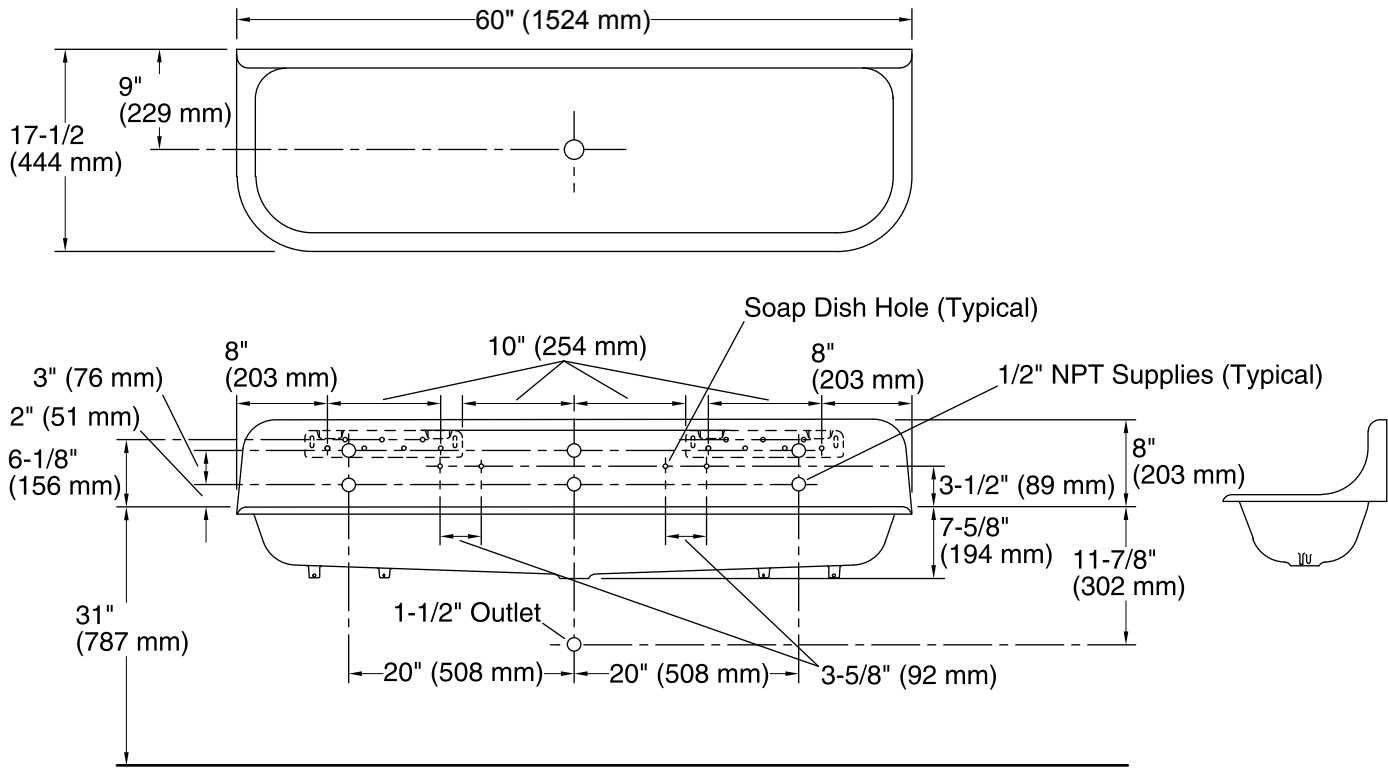

Features

- KOHLER® cast iron.
- Wall-mount.
- Trough-style basin.
- Without overflow.
- 60" (1524 mm) x 17-1/2" (445 mm) x 15-5/8" (397 mm)

Recommended Accessories

8820
8892
K-8880

Optional Accessories

3265-PP
K-3264-PP
3264-P
K-3265-P

Components

Additional included component/s: Hangers.

Codes/Standards

ASME A112.19.1/CSA B45.2

KOHLER® Lifetime Limited Warranty for Cast Iron Components

See website for detailed warranty information.

Available Color/Finishes

Color tiles intended for reference only.

Color	Code	Description
-------	------	-------------

	0	White
--	---	-------

Technical Information

All product dimensions are nominal.

Bowl configuration:	Single
Installation:	Wall-mount
Bowl area (Only)	Length: 56" (1422 mm) Width: 14" (356 mm) Water depth: 7" (178 mm)
Number of deck holes:	6
Faucet hole(s):	1-1/2" (38 mm)
Soap/Lotion hole:	5/16" (8 mm)
Drain hole:	2-1/8" (54 mm)