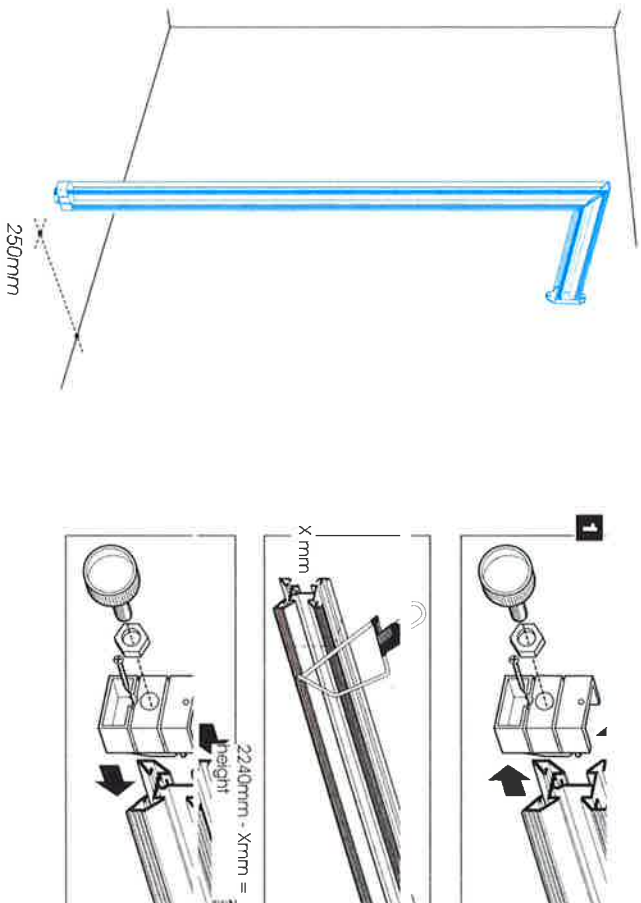

PEELAX

PEELAX

FLOOR TO WALL STANCHION H2240 x D250mm

SSR-2121-080-AN

HANGER BAR W1220mm

SSR-2022-048-AN