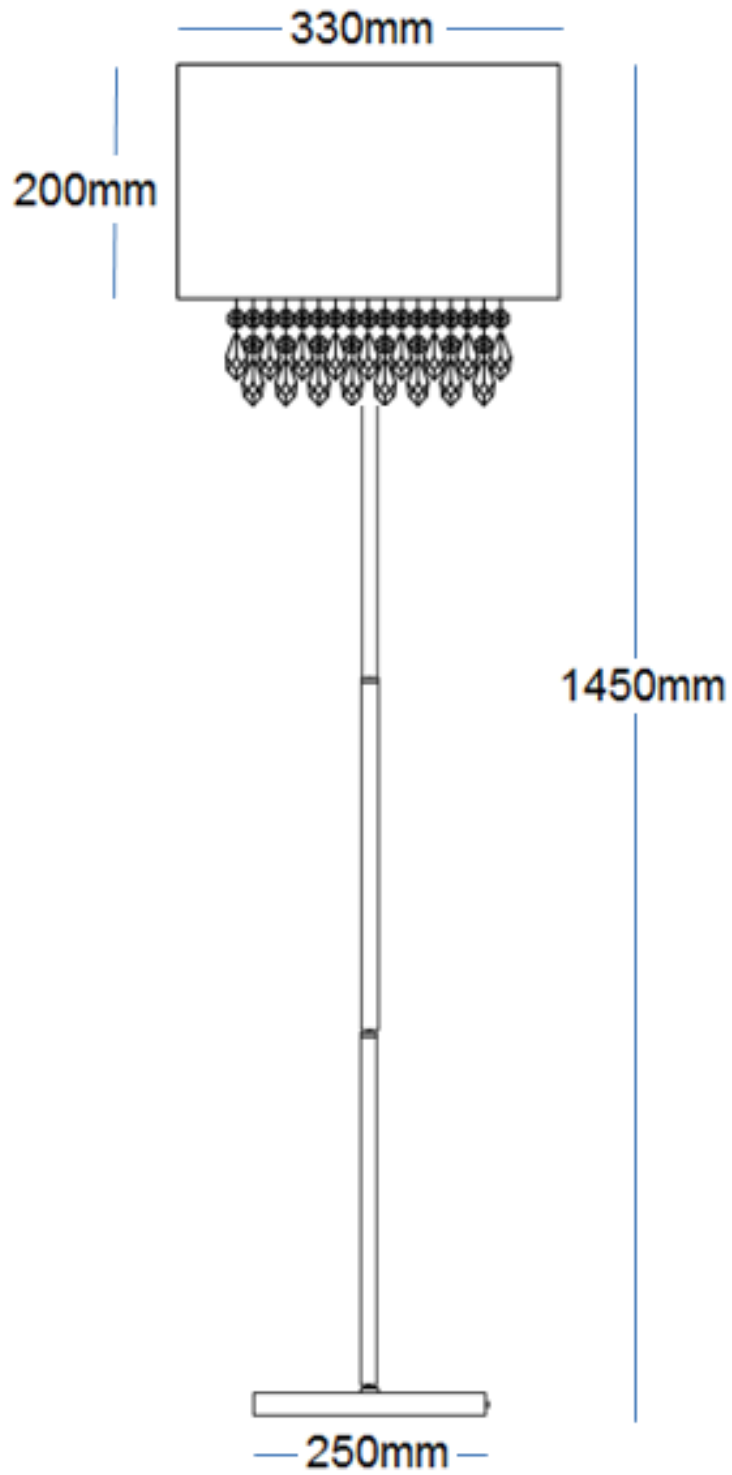

CERTIFICATION