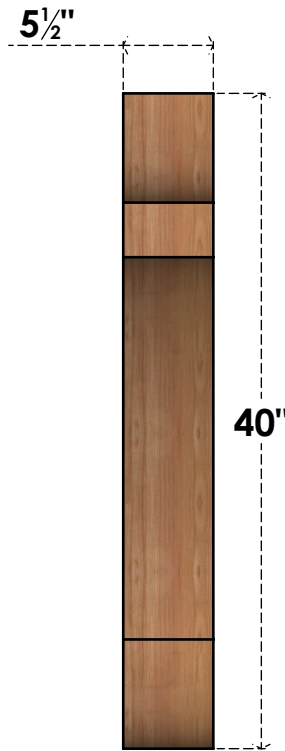

BRC06X36X40OLY00SWR

5 1/2"W X 36"D X 40"H OLYMPIC SMOOTH BRACE, WESTERN RED CEDAR

SIDE

FRONT

EKENA MILLWORK
 2300 WEST MAIN ST.
 CLARKSVILLE, TX 75426
 TOLL FREE: 866-607-0453
 WWW.EKENAMILLWORK.COM

NOTES

1. INSTALLATION TO BE COMPLETED IN ACCORDANCE WITH MANUFACTURER'S SPECIFICATIONS.
2. DRAWING MAY NOT BE TO SCALE
3. THIS DRAWING IS INTENDED FOR DESIGN AND PLANNING PURPOSES ONLY.
4. ALL INFORMATION CONTAINED HEREIN WAS CURRENT AT THE TIME OF DEVELOPMENT BUT MUST BE REVIEWED AND APPROVED BY THE PRODUCT MANUFACTURER TO BE CONSIDERED ACCURATE.
5. PRODUCTS ARE NOT KILN DRIED. THIS ITEM IS UNIQUE AND WILL CONTAIN THE NATURAL VARIATIONS THAT THE WOOD SPECIES OFFERS. THIS MAY RESULT IN VARIATIONS UP TO 1/4"