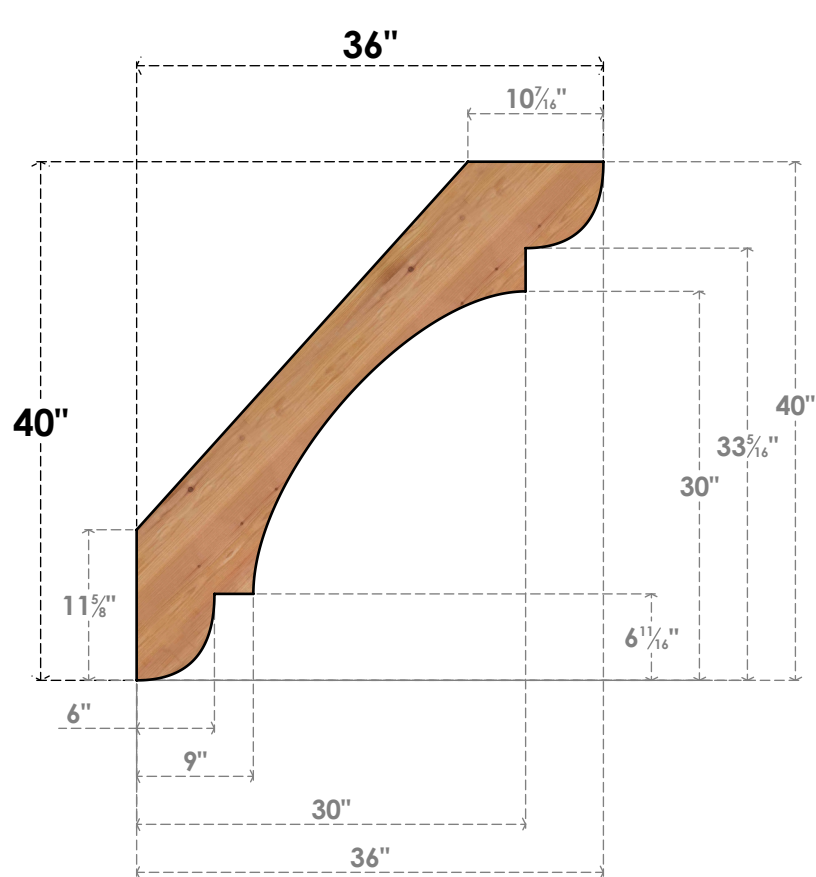

BRC06X36X40OLY00SWR

5 1/2"W X 36"D X 40"H OLYMPIC SMOOTH BRACE, WESTERN RED CEDAR

SIDE

FRONT

EKENA MILLWORK
 2300 WEST MAIN ST.
 CLARKSVILLE, TX 75426
 TOLL FREE: 866-607-0453
 WWW.EKENAMILLWORK.COM

NOTES

1. INSTALLATION TO BE COMPLETED IN ACCORDANCE WITH MANUFACTURER'S SPECIFICATIONS.
2. DRAWING MAY NOT BE TO SCALE
3. THIS DRAWING IS INTENDED FOR DESIGN AND PLANNING PURPOSES ONLY.
4. ALL INFORMATION CONTAINED HEREIN WAS CURRENT AT THE TIME OF DEVELOPMENT BUT MUST BE REVIEWED AND APPROVED BY THE PRODUCT MANUFACTURER TO BE CONSIDERED ACCURATE.
5. PRODUCTS ARE NOT KILN DRIED. THIS ITEM IS UNIQUE AND WILL CONTAIN THE NATURAL VARIATIONS THAT THE WOOD SPECIES OFFERS. THIS MAY RESULT IN VARIATIONS UP TO 1/4"