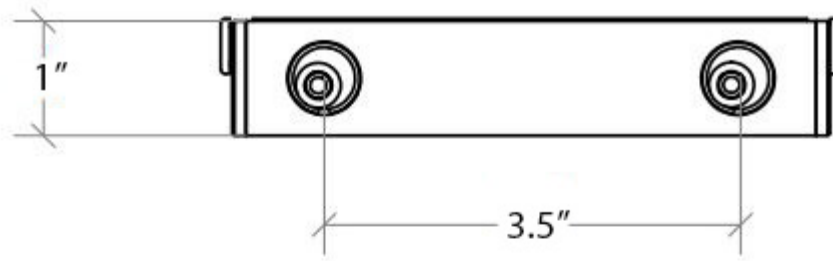

### Features

- Bathroom Accessory Set
- Includes Double Bathroom Hook, Towel Bar (19.7") and Toilet Paper Holder
- Polished Chrome Finish
- Solid Brass Base
- Premium Metal Construction for Durability and Reliability
- Screw Installation or Easy Glue (Self-Adhesive) Installation (No Drilling Required)
- Installation Hardware Included
- Individual Items Also Sold Separately (Please Refer to Related Items Below)
- Designer Collection

### Related Items:

- Skuara 52806.29 | Toilet Paper Holder
- Skuara 52815.29 | Towel Bar and Accessories Holder
- Skuara 52853.29 | Double Hook

\* WS Bath Collections reserves the right to revise dimensions or information on this sheet without notice

<b>Collection</b> Skuara	<b>Model  </b> Skuara 52890	<b>Dimensions Metric</b> <i>1 inch = 2.54 cm</i> <i>1 inch = 25.4 mm</i>	 1051 Lea Drive - Collegeville, PA 19426 Tel. 215 513 9400 - Fax 610 831 0215 <a href="http://www.ws bathcollections.com">www.ws bathcollections.com</a> - <a href="mailto:info@ws bathcollections.com">info@ws bathcollections.com</a>
-----------------------------	--------------------------------	--	---

[www.ws bathcollections.com](http://www.ws bathcollections.com) - [info@ws bathcollections.com](mailto:info@ws bathcollections.com)

Collection  
Skudara

Model |  
Skudara 52815

Dimensions Metric  
*1 inch = 2.54 cm*  
*1 inch = 25.4 mm*