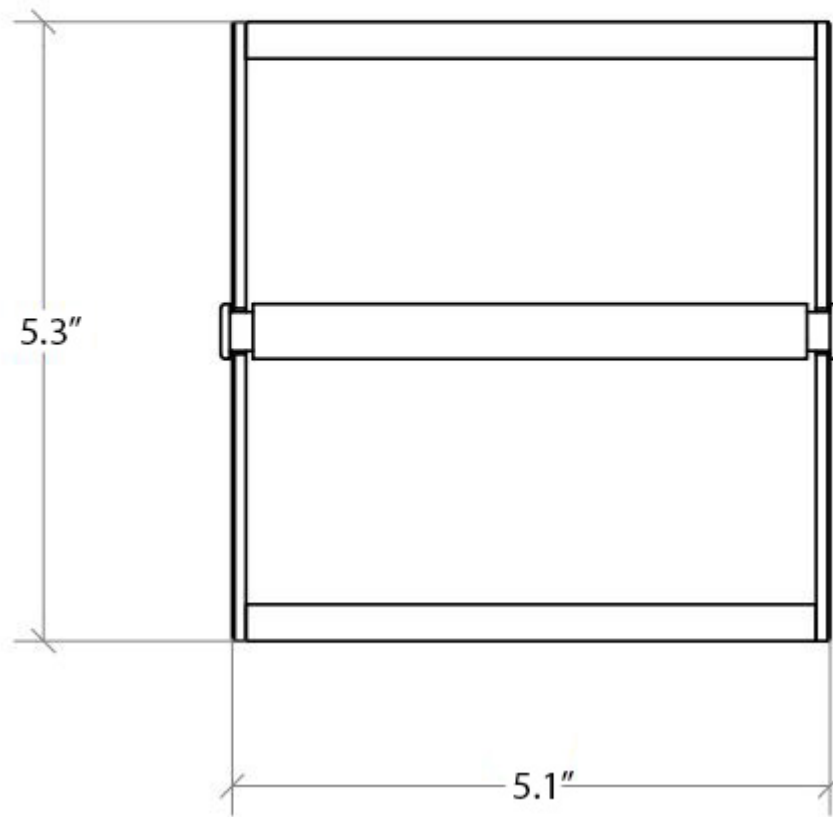

### Features

- Bathroom Accessory Set
- Includes Double Bathroom Hook, Towel Bar (19.7") and Toilet Paper Holder
- Polished Chrome Finish
- Solid Brass Base
- Premium Metal Construction for Durability and Reliability
- Screw Installation or Easy Glue (Self-Adhesive) Installation (No Drilling Required)
- Installation Hardware Included
- Individual Items Also Sold Separately (Please Refer to Related Items Below)
- Designer Collection

<b>Collection</b> Skuara	<b>Model  </b> Skuara 52890	<b>Dimensions Metric</b> <i>1 inch = 2.54 cm</i> <i>1 inch = 25.4 mm</i>	 1051 Lea Drive - Collegeville, PA 19426 Tel. 215 513 9400 - Fax 610 831 0215 <a href="http://www.ws bathcollections.com">www.ws bathcollections.com</a> - <a href="mailto:info@ws bathcollections.com">info@ws bathcollections.com</a>
-----------------------------	--------------------------------	--	---

Collection  
Skudara

Model |  
Skudara 52806

Dimensions Metric

*1 inch = 2.54 cm*  
*1 inch = 25.4 mm*

**WS**<sup>®</sup>  
BATH  
COLLECTIONS

1051 Lea Drive - Collegeville, PA 19426  
Tel. 215 513 9400 - Fax 610 831 0215

[www.ws bathcollections.com](http://www.ws bathcollections.com) - [info@ws bathcollections.com](mailto:info@ws bathcollections.com)

Collection  
Skudara

Model |  
Skudara 52815

Dimensions Metric  
*1 inch = 2.54 cm*  
*1 inch = 25.4 mm*