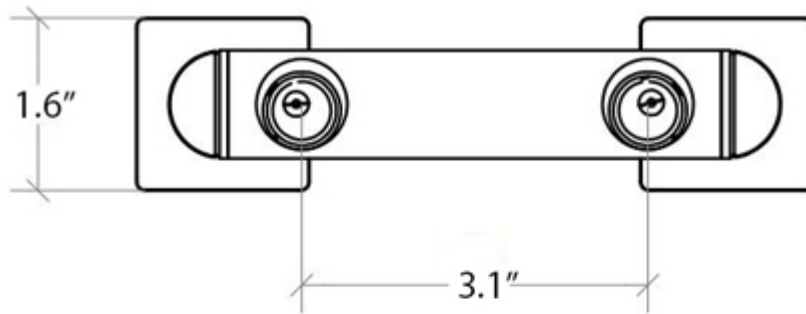

### Features

- Bathroom Accessory Set
- Includes Double Bathroom Hook, Towel Bar (19.7") and Toilet Paper Holder
- Polished Chrome Finish
- Solid Brass Base
- Premium Metal Construction for Durability and Reliability
- Screw Installation or Easy Glue (Self-Adhesive) Installation (No Drilling Required)
- Installation Hardware Included
- Individual Items Also Sold Separately (Please Refer to Related Items Below)
- Designer Collection

Collection  
Skudara

Model |  
Skudara 52806

Dimensions Metric

*1 inch = 2.54 cm*  
*1 inch = 25.4 mm*

**WS**<sup>®</sup>  
BATH  
COLLECTIONS

1051 Lea Drive - Collegeville, PA 19426  
Tel. 215 513 9400 - Fax 610 831 0215

[www.ws bathcollections.com](http://www.ws bathcollections.com) - [info@ws bathcollections.com](mailto:info@ws bathcollections.com)

Collection  
Skudara

Model |  
Skudara 52815

Dimensions Metric  
*1 inch = 2.54 cm*  
*1 inch = 25.4 mm*

# Product Specs Sheets

Collection  
Skudara

Model |  
Skudara 52853

Dimensions Metric

*1 inch = 2.54 cm*  
*1 inch = 25.4 mm*

**WS**<sup>®</sup>  
BATH  
COLLECTIONS

1051 Lea Drive - Collegeville, PA 19426  
Tel. 215 513 9400 - Fax 610 831 0215