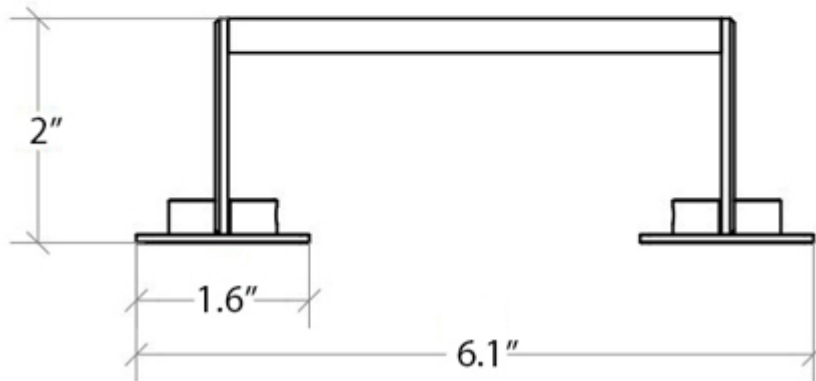

### Features

- Bathroom Accessory Set
- Includes Double Bathroom Hook, Towel Bar (19.7") and Toilet Paper Holder
- Polished Chrome Finish
- Solid Brass Base
- Premium Metal Construction for Durability and Reliability
- Screw Installation or Easy Glue (Self-Adhesive) Installation (No Drilling Required)
- Installation Hardware Included
- Individual Items Also Sold Separately (Please Refer to Related Items Below)
- Designer Collection

Collection  
Skudara

Model |  
Skudara 52806

Dimensions Metric

*1 inch = 2.54 cm*  
*1 inch = 25.4 mm*

**WS**<sup>®</sup>  
BATH  
COLLECTIONS

1051 Lea Drive - Collegeville, PA 19426  
Tel. 215 513 9400 - Fax 610 831 0215

[www.ws bathcollections.com](http://www.ws bathcollections.com) - [info@ws bathcollections.com](mailto:info@ws bathcollections.com)

Collection  
Skudara

Model |  
Skudara 52815

Dimensions Metric  
*1 inch = 2.54 cm*  
*1 inch = 25.4 mm*

# Product Specs Sheets

Collection  
Skudara

Model |  
Skudara 52853

Dimensions Metric

*1 inch = 2.54 cm*  
*1 inch = 25.4 mm*

**WS**<sup>®</sup>  
BATH  
COLLECTIONS

1051 Lea Drive - Collegeville, PA 19426  
Tel. 215 513 9400 - Fax 610 831 0215