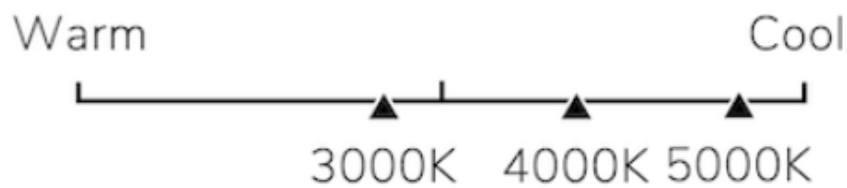

Lighting Specifications

Brightness 550 lumens

Estimated Yearly Energy Cost \$ 1.44

Based on 3 hrs/day
11c/kWh Cost depends
on rates and use

Life in Years 22.8 Years

Based on 3 hrs/day

Color Appearance

Energy Used 8.5 watts