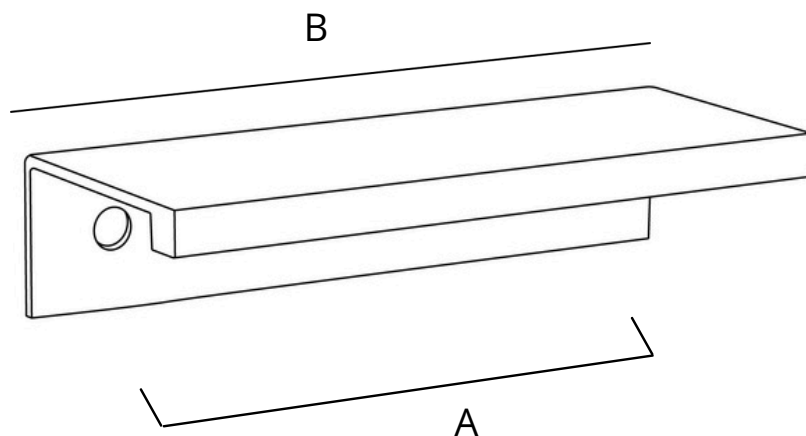

Center to center: 3 in. **(A)**

Overall length: 4 in. **(B)**

Projection: 1.5 in.

Height: 0.68 in.

Weight: 0.18 lbs.

INSTALLATION

#6 1/2 in. wood screws included

WARRANTY

Limited 90-Day

THE ETHAN COLLECTION INCLUDES:

1-1/4 in. knob

1-5/8 in. oversized knob

1-1/2 in. center-to-center pull

3 in. center-to-center pull

3-3/4 in. center-to-center pull

4 in. center-to-center pull