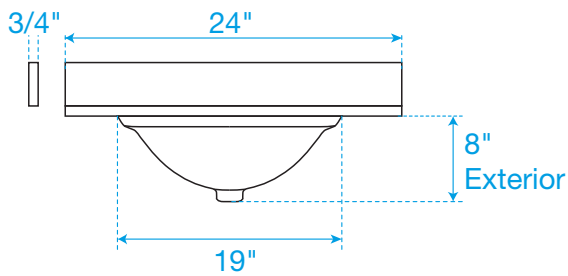

# WYNDHAM COLLECTION

TOP VIEW OF VANITY CABINET

\*Note: All measurements are  $\pm 1/4"$ .

WC-9191-24-SGL-VCA3

# WYNDHAM COLLECTION

Side splash is reversible.  
Note: All measurements are  $\pm 1/4"$ .

WC-VCA3-24-SGL-TOP