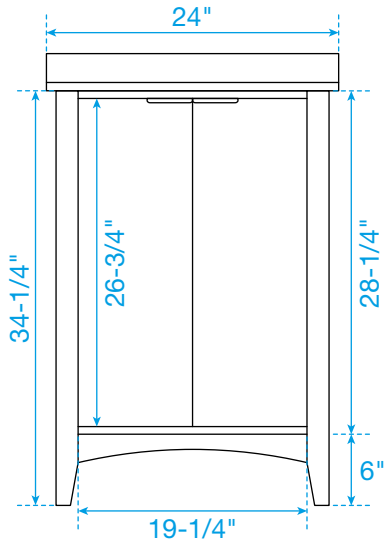

# WYNDHAM COLLECTION

TOP VIEW OF VANITY CABINET

\*Note: All measurements are  $\pm 1/4"$ .

WC-9191-24-SGL-VCA3

# WYNDHAM COLLECTION

Side splash is reversible.  
Note: All measurements are  $\pm 1/4"$ .

WC-VCA3-24-SGL-TOP