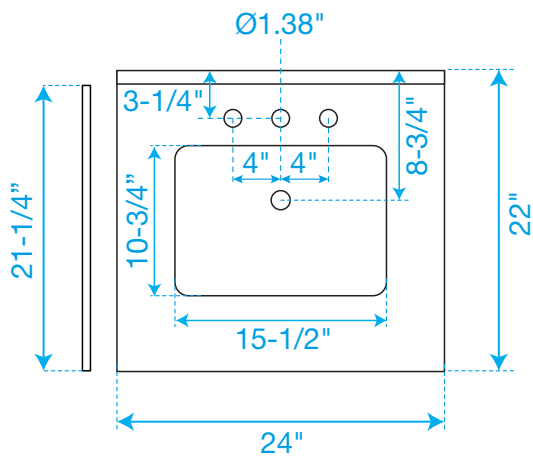

# WYNDHAM COLLECTION

TOP VIEW OF VANITY CABINET

\*Note: All measurements are  $\pm 1/4"$ .

WC-9191-24-SGL-VCA3

# WYNDHAM COLLECTION

Side splash is reversible.  
Note: All measurements are  $\pm 1/4"$ .

WC-VCA3-24-SGL-TOP