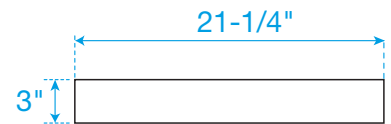

# WYNDHAM COLLECTION

TOP VIEW OF VANITY CABINET

\*Note: All measurements are  $\pm 1/4"$ .

WC-9191-24-SGL-VCA3

# WYNDHAM COLLECTION

Side splash is reversible.  
Note: All measurements are  $\pm 1/4"$ .

WC-VCA3-24-SGL-TOP