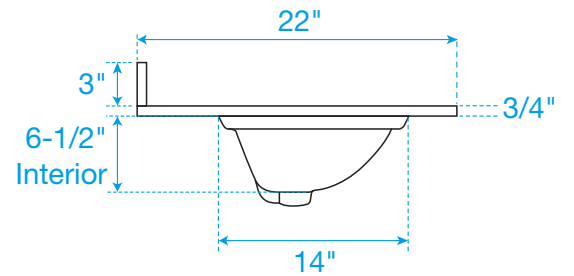

# WYNDHAM COLLECTION

TOP VIEW OF VANITY CABINET

\*Note: All measurements are  $\pm 1/4"$ .

WC-9191-24-SGL-VCA3

# WYNDHAM COLLECTION

Side splash is reversible.  
Note: All measurements are  $\pm 1/4"$ .

WC-VCA3-24-SGL-TOP