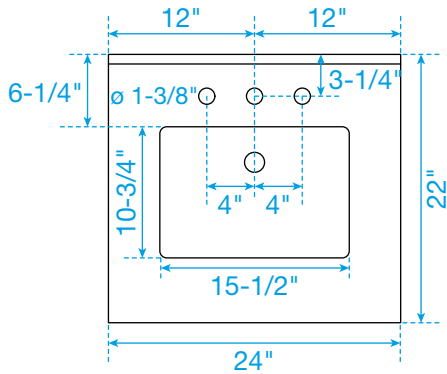

# WYNDHAM COLLECTION

TOP VIEW OF VANITY CABINET

\*Note: All measurements are  $\pm 1/4"$ .

WC-9191-24-SGL-VCA3

# WYNDHAM COLLECTION

Side splash is reversible.  
Note: All measurements are  $\pm 1/4"$ .

WC-VCA3-24-SGL-TOP