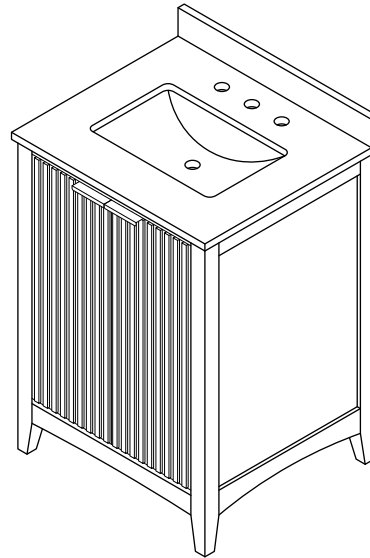

# WYNDHAM COLLECTION

TOP VIEW OF VANITY CABINET

\*Note: All measurements are  $\pm 1/4"$ .

WC-9191-24-SGL-VCA3

# WYNDHAM COLLECTION

Side splash is reversible.  
Note: All measurements are  $\pm 1/4"$ .

WC-VCA3-24-SGL-TOP