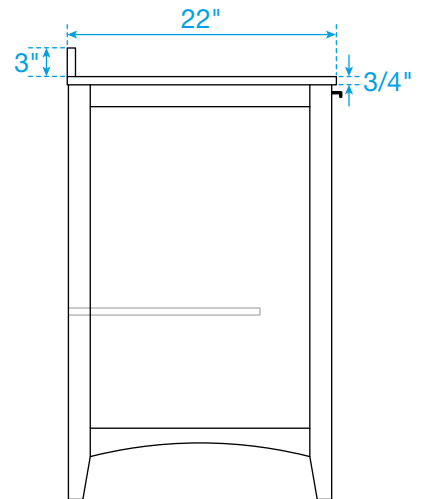

# WYNDHAM COLLECTION

TOP VIEW OF VANITY CABINET

\*Note: All measurements are  $\pm 1/4"$ .

WC-9191-24-SGL-VCA3

# WYNDHAM COLLECTION

Side splash is reversible.  
Note: All measurements are  $\pm 1/4"$ .

WC-VCA3-24-SGL-TOP