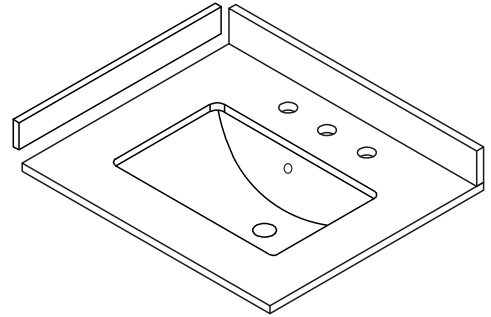

# WYNDHAM COLLECTION

TOP VIEW OF VANITY CABINET

\*Note: All measurements are  $\pm 1/4"$ .

WC-9191-24-SGL-VCA3

# WYNDHAM COLLECTION

Side splash is reversible.  
Note: All measurements are  $\pm 1/4"$ .

WC-VCA3-24-SGL-TOP