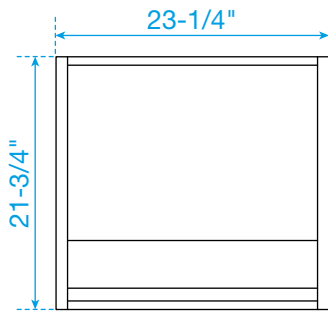

# WYNDHAM COLLECTION

TOP VIEW OF VANITY CABINET

\*Note: All measurements are  $\pm 1/4"$ .

WC-9191-24-SGL-VCA3

# WYNDHAM COLLECTION

Side splash is reversible.  
Note: All measurements are  $\pm 1/4"$ .

WC-VCA3-24-SGL-TOP