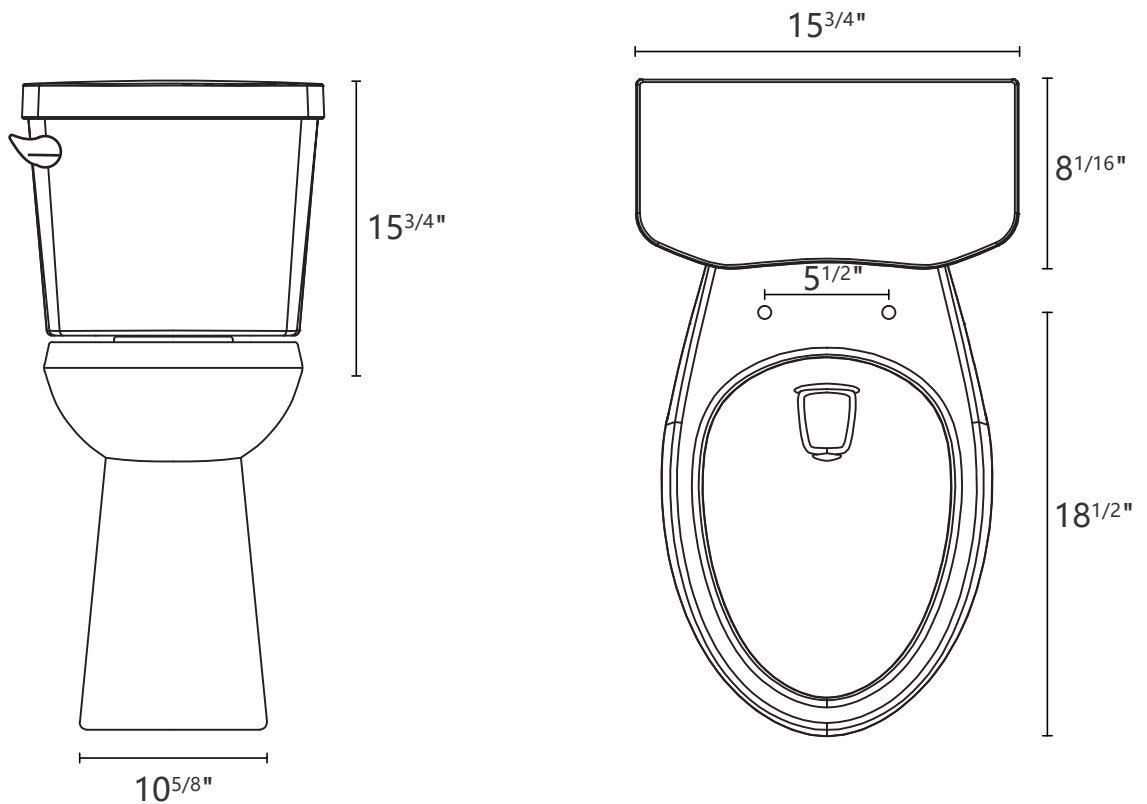

# DIMENSION DETAILS

## TWO-PIECE TOILET

✉ Email: [bestgoservice@126.com](mailto:bestgoservice@126.com)

☎ Hotline: 626 679 3588

PRODUCT  
INSTRUCTION  
VIDEO

**GT69-S01** (F2469-S01)

# PRODUCT SIZE

Front View

Top View

Side View