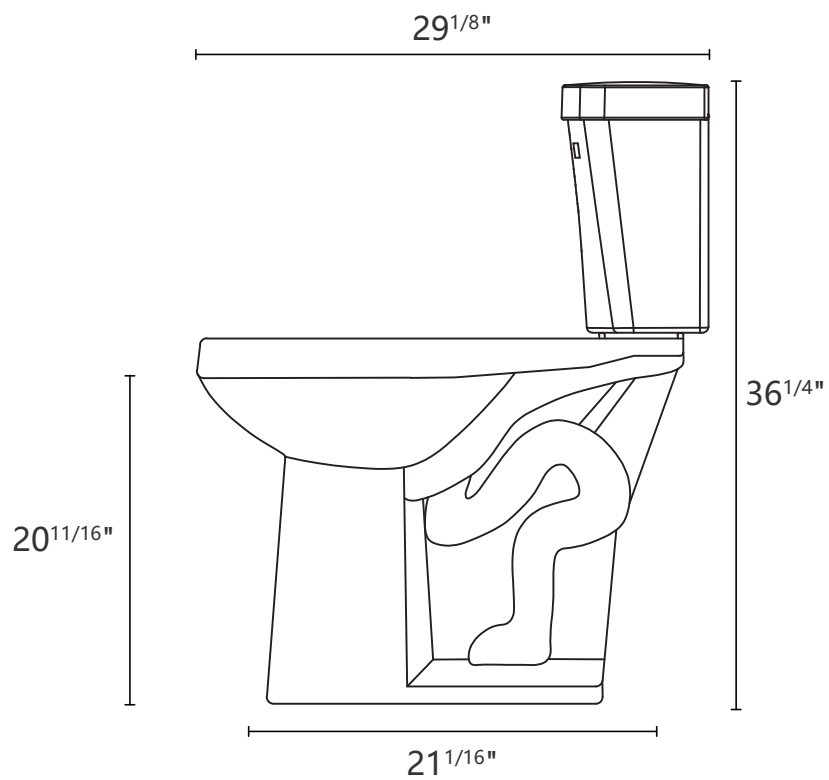

# DIMENSION DETAILS

## TWO-PIECE TOILET

✉ Email: [bestgoservice@126.com](mailto:bestgoservice@126.com)

☎ Hotline: 626 679 3588

PRODUCT  
INSTRUCTION  
VIDEO

**GT69-S01** (F2469-S01)

# PRODUCT SIZE

Front View

Top View

Side View