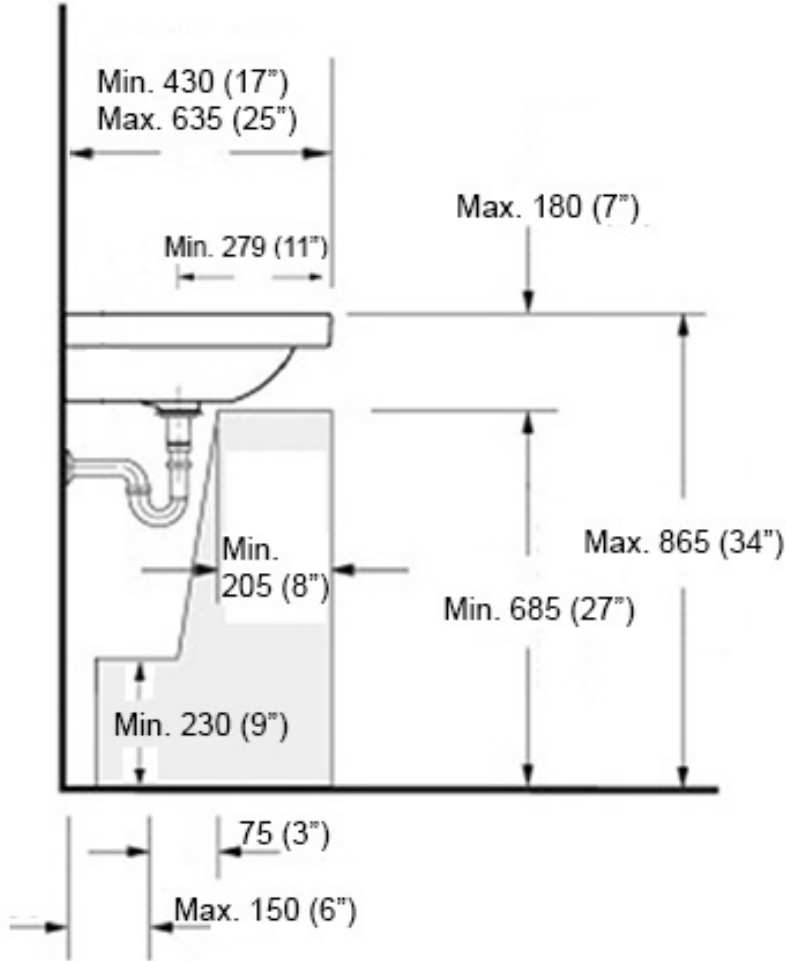

Collection Cento	Model Cento 3556	Dimensions Metric <i>1 inch = 2.54 cm</i> <i>1 inch = 25.4 mm</i>	 1051 Lea Drive - Collegeville, PA 19426 Tel. 215 513 9400 - Fax 610 831 0215 www.ws bathcollections.com - info@ws bathcollections.com
------------------------------	------------------------------	--	---

Collection
Cento

Model |
Cento 3556

Dimensions Metric
1 inch = 2.54 cm
1 inch = 25.4 mm

WS[®]
BATH
COLLECTIONS

1051 Lea Drive - Collegeville, PA 19426
Tel. 215 513 9400 - Fax 610 831 0215
www.ws bathcollections.com - info@ws bathcollections.com

Bolts

Silicone (optional)

Collection
Cento

Model |
Cento 3556

Dimensions Metric

1 inch = 2.54 cm
1 inch = 25.4 mm

WS®
BATH
COLLECTIONS

1051 Lea Drive - Collegeville, PA 19426
Tel. 215 513 9400 - Fax 610 831 0215

www.ws bathcollections.com - info@ws bathcollections.com

Recommended ADA Installation

Note: ADA Compliant when installed in accordance with ADA guidelines

<p>Collection Cento</p>	<p>Model Cento 3556</p>	<p>Dimensions Metric 1 inch = 2.54 cm 1 inch = 25.4 mm</p>	 <p>1051 Lea Drive - Collegeville, PA 19426 Tel. 215 513 9400 - Fax 610 831 0215 www.ws bathcollections.com - info@ws bathcollections.com</p>
------------------------------------	--------------------------------------	--	---