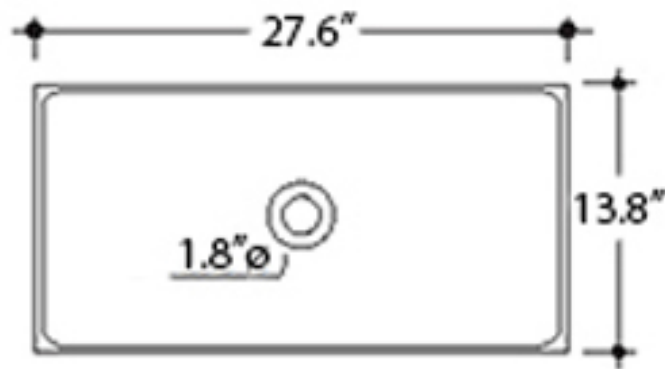

Collection Cento	Model Cento 3556	Dimensions Metric <i>1 inch = 2.54 cm</i> <i>1 inch = 25.4 mm</i>	 1051 Lea Drive - Collegeville, PA 19426 Tel. 215 513 9400 - Fax 610 831 0215 www.ws bathcollections.com - info@ws bathcollections.com
------------------------------	------------------------------	--	---

Collection
Cento

Model |
Cento 3556

Dimensions Metric
1 inch = 2.54 cm
1 inch = 25.4 mm

WS[®]
BATH
COLLECTIONS

1051 Lea Drive - Collegeville, PA 19426
Tel. 215 513 9400 - Fax 610 831 0215
www.ws bathcollections.com - info@ws bathcollections.com