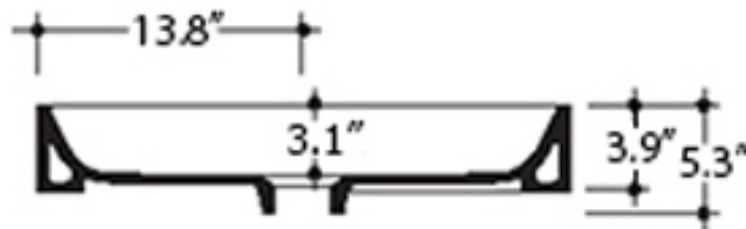

Collection Cento	Model Cento 3556	Dimensions Metric <i>1 inch = 2.54 cm</i> <i>1 inch = 25.4 mm</i>	 1051 Lea Drive - Collegeville, PA 19426 Tel. 215 513 9400 - Fax 610 831 0215 www.ws bathcollections.com - info@ws bathcollections.com
------------------------------	------------------------------	--	---

Collection
Cento

Model |
Cento 3556

Dimensions Metric
1 inch = 2.54 cm
1 inch = 25.4 mm

WS[®]
BATH
COLLECTIONS

1051 Lea Drive - Collegeville, PA 19426
Tel. 215 513 9400 - Fax 610 831 0215
www.ws bathcollections.com - info@ws bathcollections.com