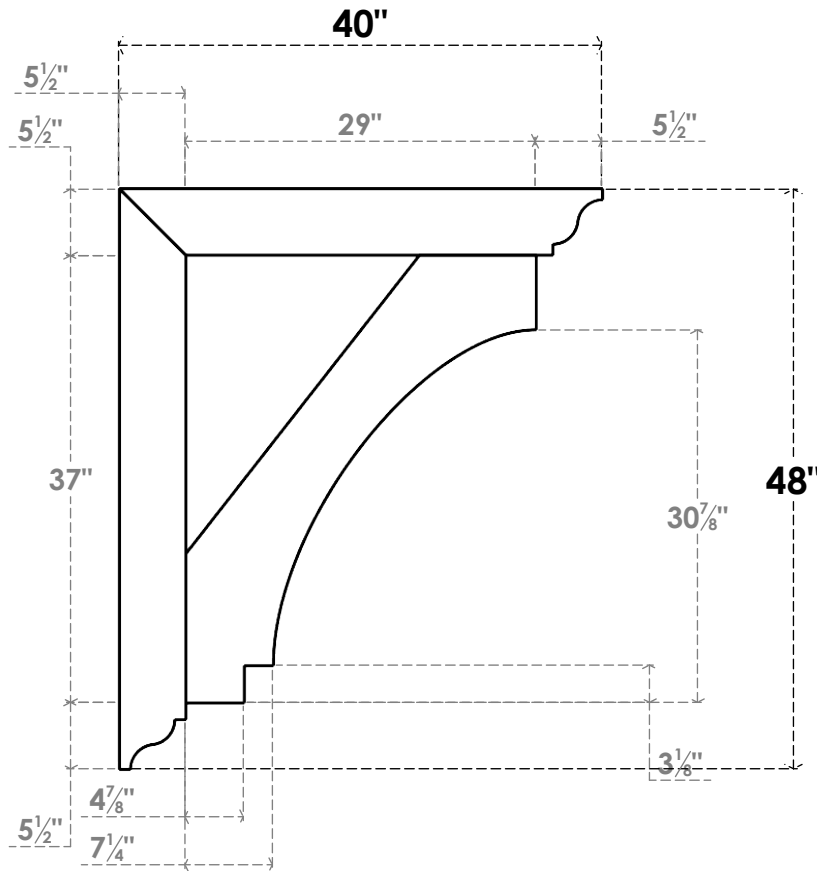

ITEM NUMBER: BKTUROS055X055X40000X48000X055X055X055IMP00RCPR

5 1/2"W X 40"D X 48"H X 5 1/2"T IMPERIAL ROUGH CEDAR WOODGRAIN OPEN BRACKET, TRADITIONAL TOP AND BACK, 5 1/2"W SOLID BRACE, PRIMED TAN

SIDE PROFILE

FRONT PROFILE

ISOMETRIC

GENERATED DATE : 06/18/2023

EKENA MILLWORK
2300 WEST MAIN ST.
CLARKSVILLE, TX 75426
TOLL FREE: 866-607-0453
WWW.EKENAMILLWORK.COM

NOTES

1. INSTALLATION TO BE COMPLETED IN ACCORDANCE WITH MANUFACTURER'S SPECIFICATIONS.
2. DRAWING MAY NOT BE TO SCALE
3. THIS DRAWING IS INTENDED FOR DESIGN AND PLANNING PURPOSES ONLY.
4. ALL INFORMATION CONTAINED HEREIN WAS CURRENT AT THE TIME OF DEVELOPMENT BUT MUST BE REVIEWED AND APPROVED BY THE PRODUCT MANUFACTURER TO BE CONSIDERED ACCURATE.
5. TIMBERTHANE ARCHITECTURAL PRODUCTS ARE MADE FROM HIGH DENSITY URETHANE AND COME FACTORY PRIMED