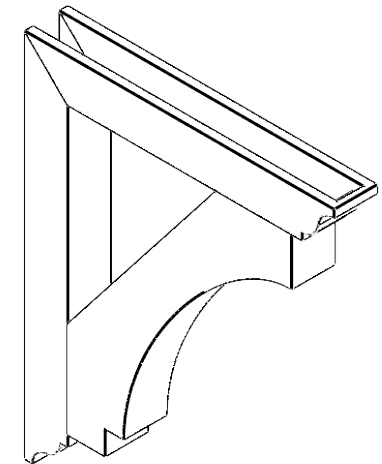

ITEM NUMBER: BKTUROS055X055X40000X48000X055X055X055IMP00RCPR

5 1/2"W X 40"D X 48"H X 5 1/2"T IMPERIAL ROUGH CEDAR WOODGRAIN OPEN BRACKET, TRADITIONAL TOP AND BACK, 5 1/2"W SOLID BRACE, PRIMED TAN

SIDE PROFILE

FRONT PROFILE

ISOMETRIC

GENERATED DATE : 06/18/2023

EKENA MILLWORK
2300 WEST MAIN ST.
CLARKSVILLE, TX 75426
TOLL FREE: 866-607-0453
WWW.EKENAMILLWORK.COM

NOTES

1. INSTALLATION TO BE COMPLETED IN ACCORDANCE WITH MANUFACTURER'S SPECIFICATIONS.
2. DRAWING MAY NOT BE TO SCALE
3. THIS DRAWING IS INTENDED FOR DESIGN AND PLANNING PURPOSES ONLY.
4. ALL INFORMATION CONTAINED HEREIN WAS CURRENT AT THE TIME OF DEVELOPMENT BUT MUST BE REVIEWED AND APPROVED BY THE PRODUCT MANUFACTURER TO BE CONSIDERED ACCURATE.
5. TIMBERTHANE ARCHITECTURAL PRODUCTS ARE MADE FROM HIGH DENSITY URETHANE AND COME FACTORY PRIMED