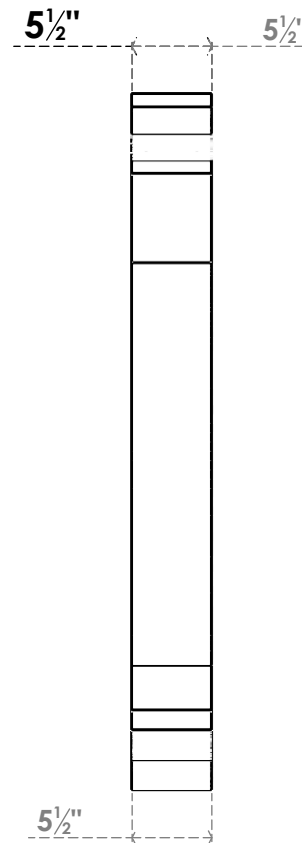

ITEM NUMBER: BKTUROS055X055X40000X48000X055X055X055IMP00RCPR

5 1/2"W X 40"D X 48"H X 5 1/2"T IMPERIAL ROUGH CEDAR WOODGRAIN OPEN BRACKET, TRADITIONAL TOP AND BACK, 5 1/2"W SOLID BRACE, PRIMED TAN

SIDE PROFILE

FRONT PROFILE

ISOMETRIC

GENERATED DATE : 06/18/2023

EKENA MILLWORK
2300 WEST MAIN ST.
CLARKSVILLE, TX 75426
TOLL FREE: 866-607-0453
WWW.EKENAMILLWORK.COM

NOTES

1. INSTALLATION TO BE COMPLETED IN ACCORDANCE WITH MANUFACTURER'S SPECIFICATIONS.
2. DRAWING MAY NOT BE TO SCALE
3. THIS DRAWING IS INTENDED FOR DESIGN AND PLANNING PURPOSES ONLY.
4. ALL INFORMATION CONTAINED HEREIN WAS CURRENT AT THE TIME OF DEVELOPMENT BUT MUST BE REVIEWED AND APPROVED BY THE PRODUCT MANUFACTURER TO BE CONSIDERED ACCURATE.
5. TIMBERTHANE ARCHITECTURAL PRODUCTS ARE MADE FROM HIGH DENSITY URETHANE AND COME FACTORY PRIMED