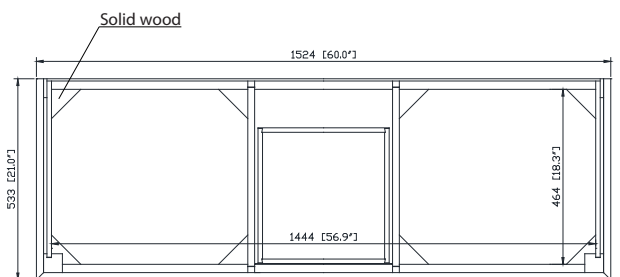

Top

For customer support please call 866 522 5578 weekdays 9:00 to 6:00 PST