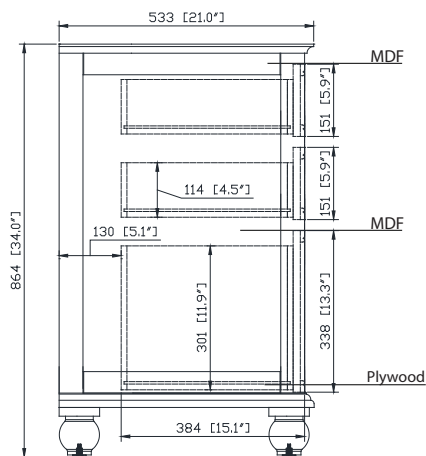

Avanity

THOMPSON-V60-CL
THOMPSON-V60-FW

Features

- Solid poplar frame, plywood drawer and MDF
- 4 soft-close doors
- 5 soft-close drawers
- Black bronze finish hardware
- Adjustable height levelers

Colors / Finishes

- Charcoal Glaze
- French White

Nominal Dimension

- 60W x 21D x 34H (inches)

Related Items

Mirror	THOMPSON-M24-CL	THOMPSON-M24-FW	
	THOMPSON-M28-CL	THOMPSON-M28-FW	
Vanity Top	SUT61BK	SUT61GB	SUT61CW
Sink	CUM18WT	CUM18LN	
Linen Tower	THOMPSON-LT24-CL	THOMPSON-LT24-FW	

Product Diagrams

Front

Back

Side

Top

For customer support please call 866 522 5578 weekdays 9:00 to 6:00 PST