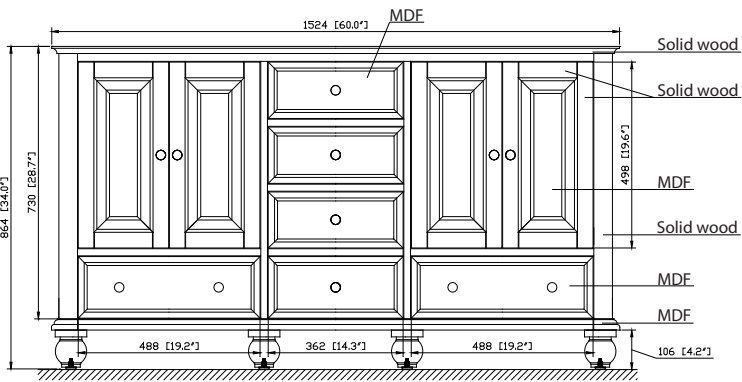

Product Diagrams

Front