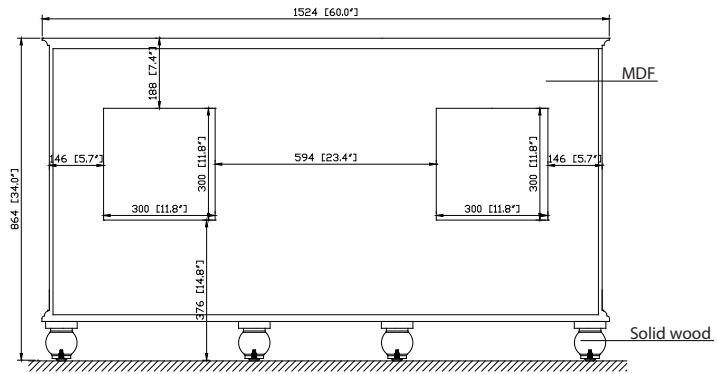

Avanity

THOMPSON-V60-CL
THOMPSON-V60-FW

Features

- Solid poplar frame, plywood drawer and MDF
- 4 soft-close doors
- 5 soft-close drawers
- Black bronze finish hardware
- Adjustable height levelers

Colors / Finishes

- Charcoal Glaze
- French White

Nominal Dimension

- 60W x 21D x 34H (inches)

Related Items

Mirror	THOMPSON-M24-CL	THOMPSON-M24-FW	
	THOMPSON-M28-CL	THOMPSON-M28-FW	
Vanity Top	SUT61BK	SUT61GB	SUT61CW
Sink	CUM18WT	CUM18LN	
Linen Tower	THOMPSON-LT24-CL	THOMPSON-LT24-FW	

Product Diagrams

Front

Back

Side

Top

For customer support please call 866 522 5578 weekdays 9:00 to 6:00 PST