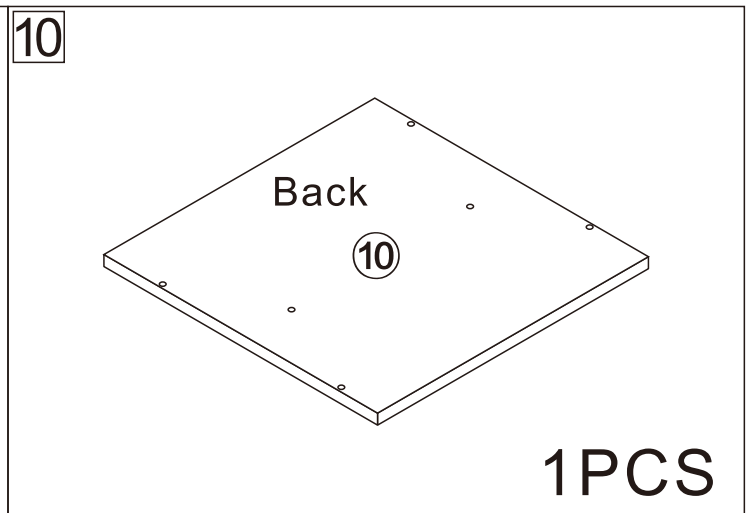

# Coffee Table

2 Persons

L1800/2600\*W400\*H350

<b>A</b> 38PCS  15*10mm	<b>B</b> 38PCS  6*28mm	<b>C</b> 60PCS  3.5*14mm	<b>D</b> 4PCS  Three-section Rail	<b>E</b> 8PCS  3.5*40mm	<b>F</b> 12PCS 	<b>G</b> 2PCS  6*25mm	 Tools Recommended
<b>H</b> 2PCS 	<b>I</b> 4PCS 	<b>J</b> 2PCS 					

1

<b>B</b>	38PCS
	
6*28mm	

2

Dx4

D<sub>1</sub>

D<sub>2</sub>

D <sub>1</sub>	4PCS
Three-section Rail	

3