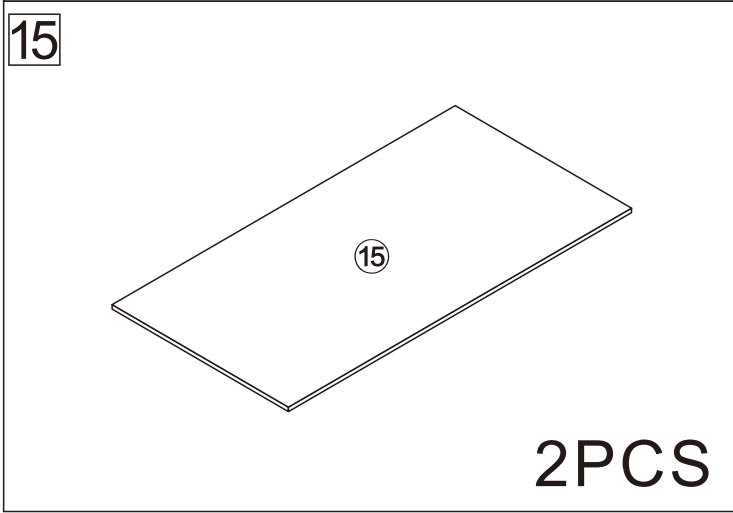

# Coffee Table

2 Persons

L1800/2600\*W400\*H350

<b>A</b> 38PCS  15*10mm	<b>B</b> 38PCS  6*28mm	<b>C</b> 60PCS  3.5*14mm	<b>D</b> 4PCS  Three-section Rail	<b>E</b> 8PCS  3.5*40mm	<b>F</b> 12PCS 	<b>G</b> 2PCS  6*25mm	 Tools Recommended
<b>H</b> 2PCS 	<b>I</b> 4PCS 	<b>J</b> 2PCS 					

1

<b>B</b>	38PCS
	
6*28mm	

2

Dx4

D<sub>1</sub>

D<sub>2</sub>

D <sub>1</sub>	4PCS
Three-section Rail	

3

6

Ax2

<b>A</b>	2PCS	<b>H</b>	2PCS
			
15*10mm		6*25mm	

7

Ax12  
Fx12

<b>A</b>	12PCS	<b>F</b>	12PCS
			
15*10mm			

8

Ax6