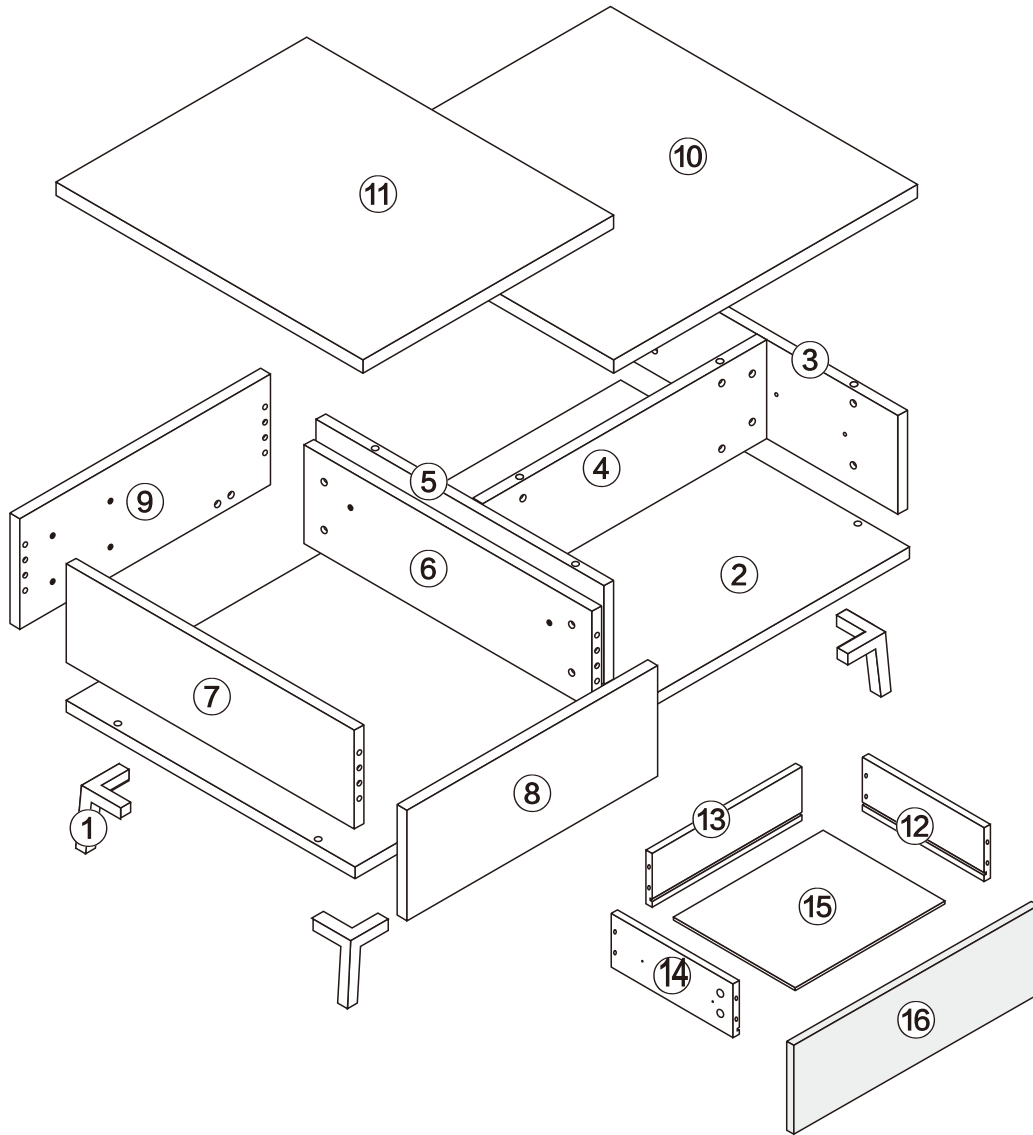

Disassembly and installation of accessories

A 38PCS 15*10mm	B 38PCS 6*28mm	C 60PCS 3.5*14mm	D 4PCS Three-section Rail	E 8PCS 3.5*40mm	F 12PCS 	G 2PCS 6*25mm	 Tools Recommended
H 2PCS 	I 4PCS 	J 2PCS