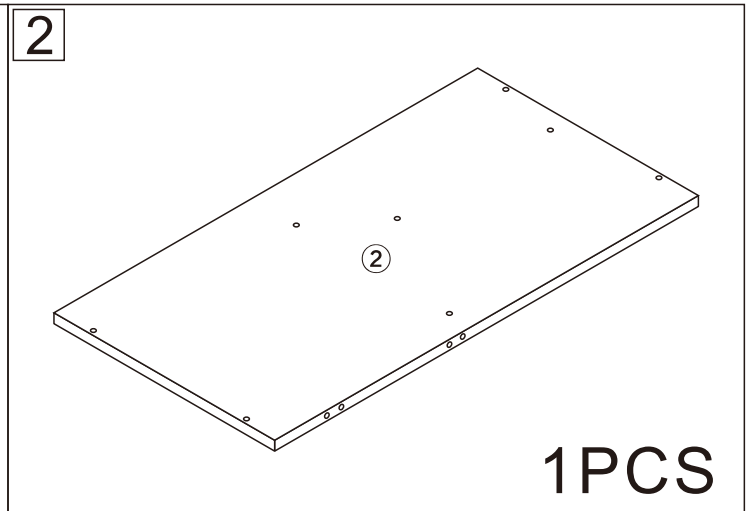

# Coffee Table

2 Persons

L1800/2600\*W400\*H350

<b>A</b> 38PCS  15*10mm	<b>B</b> 38PCS  6*28mm	<b>C</b> 60PCS  3.5*14mm	<b>D</b> 4PCS  Three-section Rail	<b>E</b> 8PCS  3.5*40mm	<b>F</b> 12PCS 	<b>G</b> 2PCS  6*25mm	 Tools Recommended
<b>H</b> 2PCS 	<b>I</b> 4PCS 	<b>J</b> 2PCS 					

1

<b>B</b>	38PCS
	
6*28mm	

2

Dx4

D<sub>1</sub>

D<sub>2</sub>

D <sub>1</sub>	4PCS
Three-section Rail	

3

D<sub>1</sub>X4

D<sub>1</sub>X4  
CX2X4

C	8PCS
3.5*14mm	

D <sub>1</sub>	4PCS
Three-section Rail	

4

<b>C</b>	24PCS	<b>I</b>	4PCS	<b>J</b>	2PCS
					
3.5*14mm					

5

<b>A</b>	10PCS
	
15*10mm	